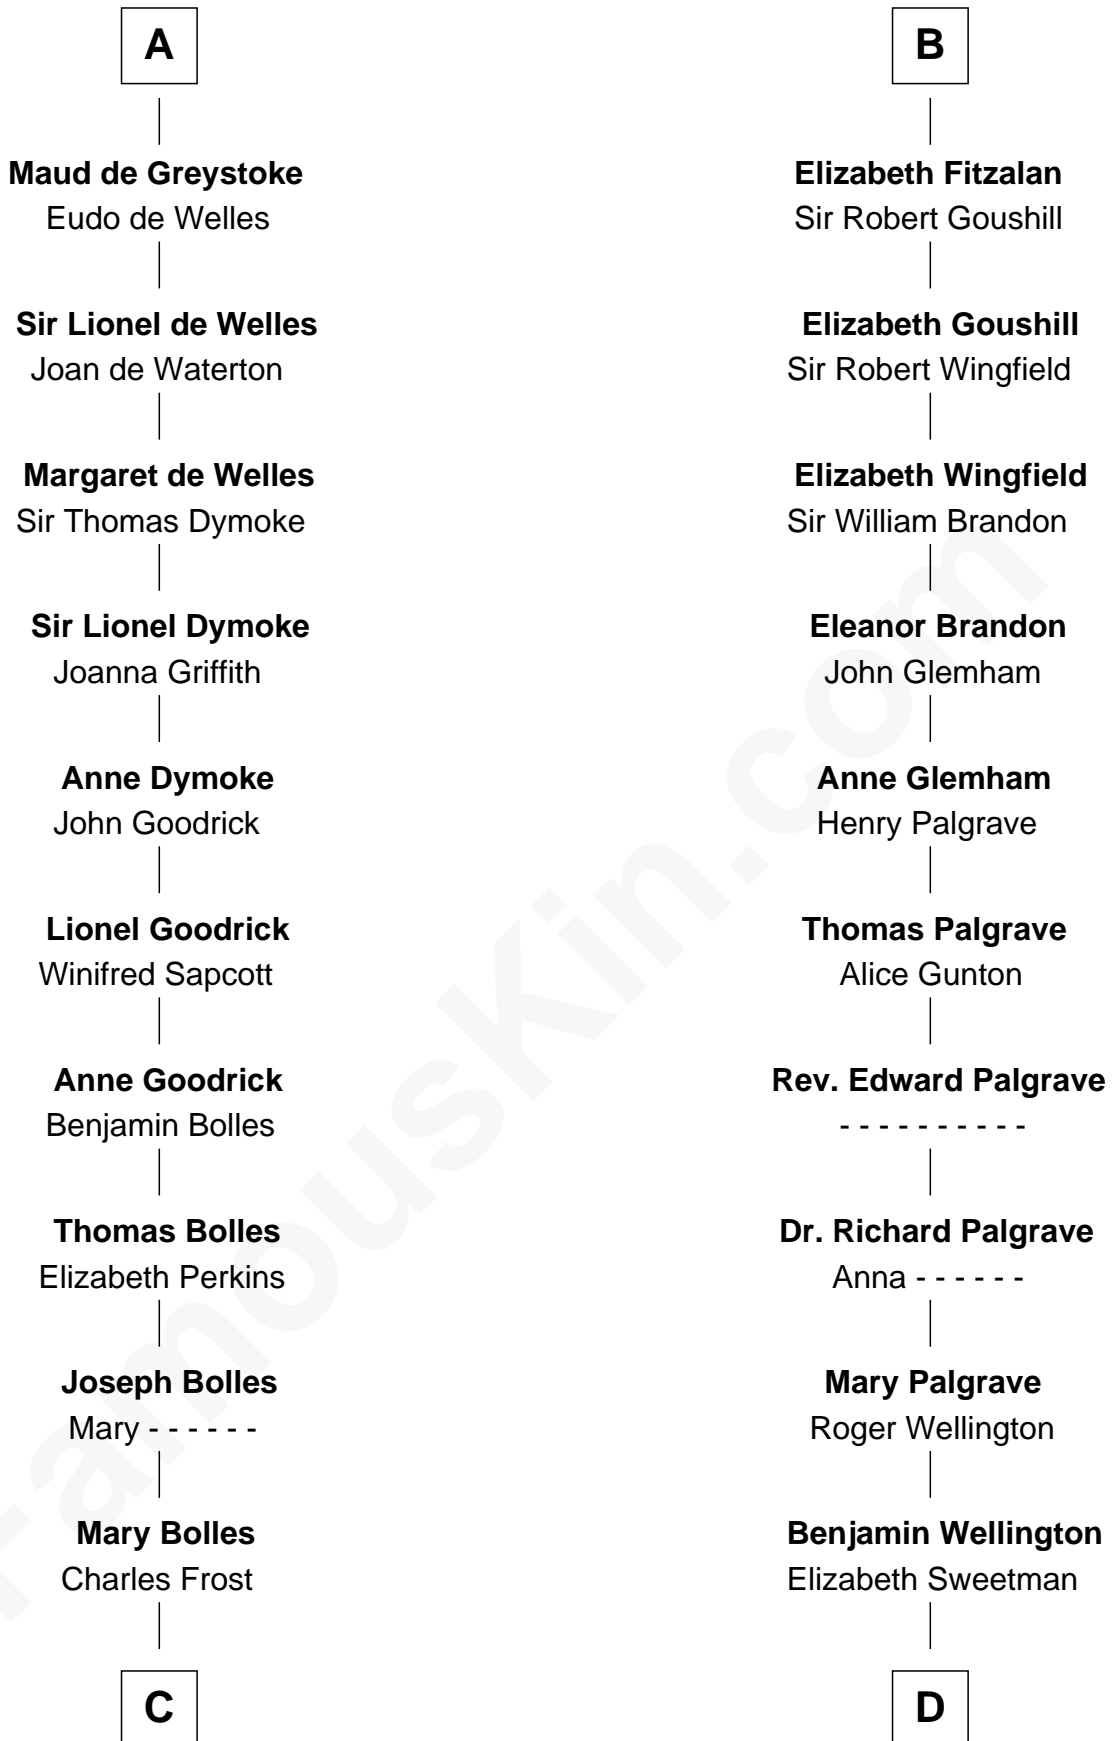

FamousKin.com

Relationship Chart of

Ichabod Goodwin

27th Governor of New Hampshire

18th cousin 3 times removed of

Roger Sherman

Signer of the Declaration of Independence

C

Mary Frost

John Hill

Elisha Hill

Mary Plaisted

Hannah Hill

Dominicus Goodwin

Samuel Goodwin

Anna Thompson Gerrish

Ichabod Goodwin

27th Governor of New Hampshire

D

Mehetable Wellington

William Sherman

Roger Sherman

Signer of Declaration of Independence

FamousKin.com