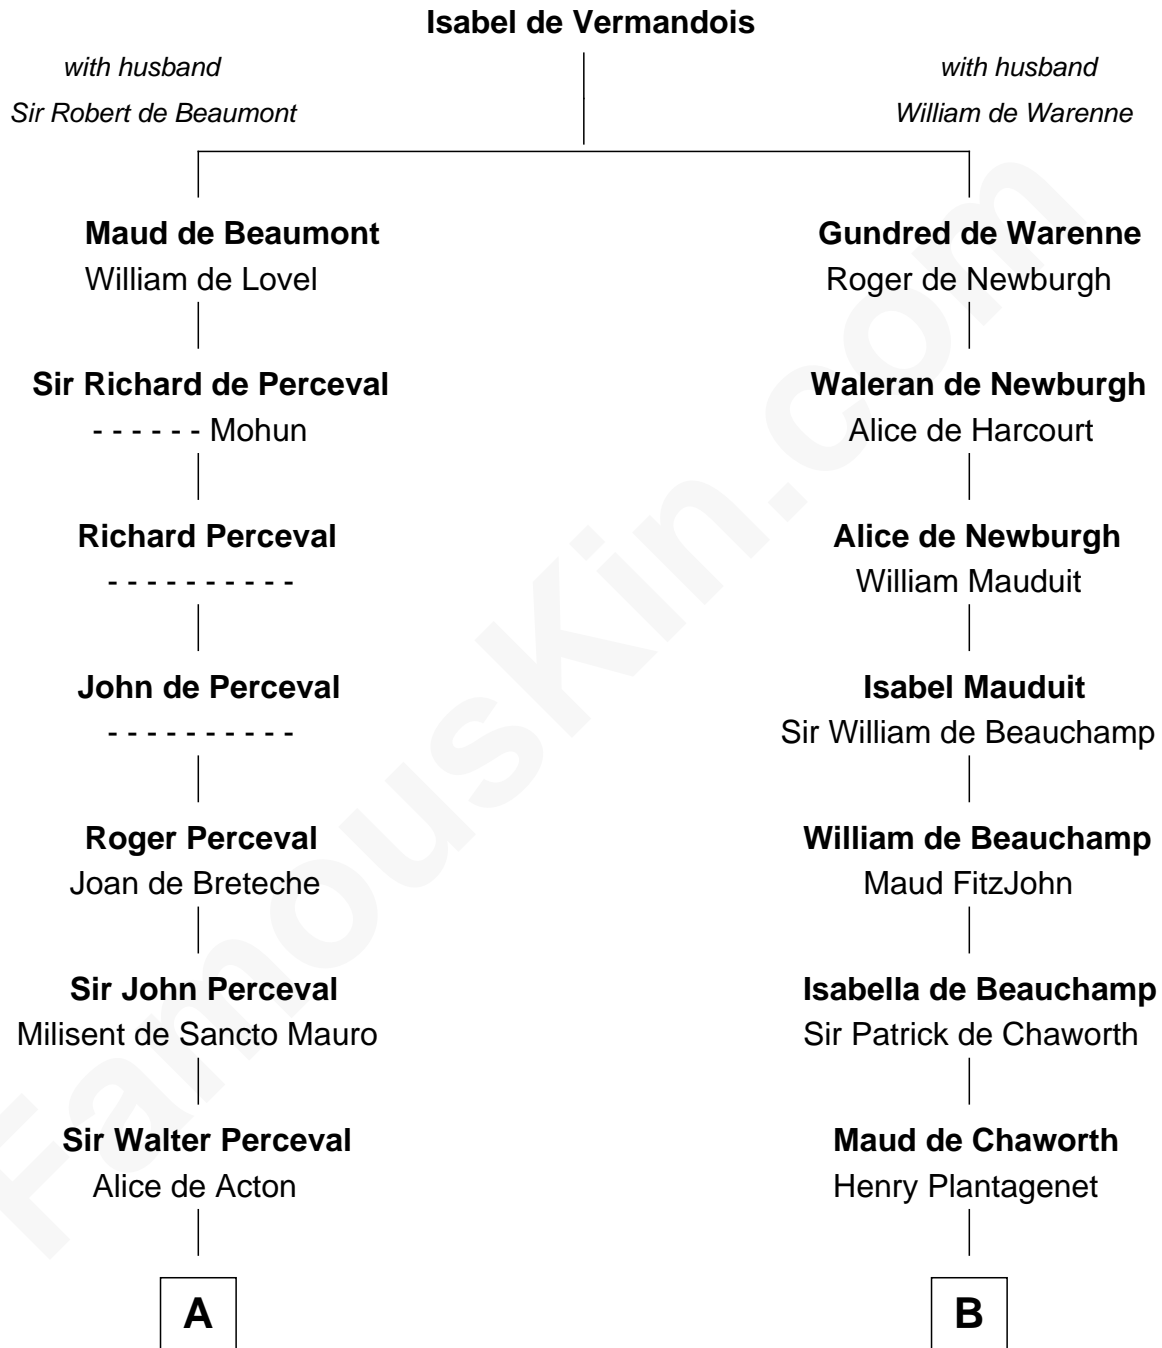

FamousKin.com Relationship Chart of

Ichabod Goodwin

27th Governor of New Hampshire

20th cousin of

Roger Sherman

Signer of the Declaration of Independence

C

Col. Timothy Gerrish

Sarah Elliot

Col. Joseph Gerrish

Anna Thompson

Anna Thompson Gerrish

Samuel Goodwin

Ichabod Goodwin

27th Governor of New Hampshire

D