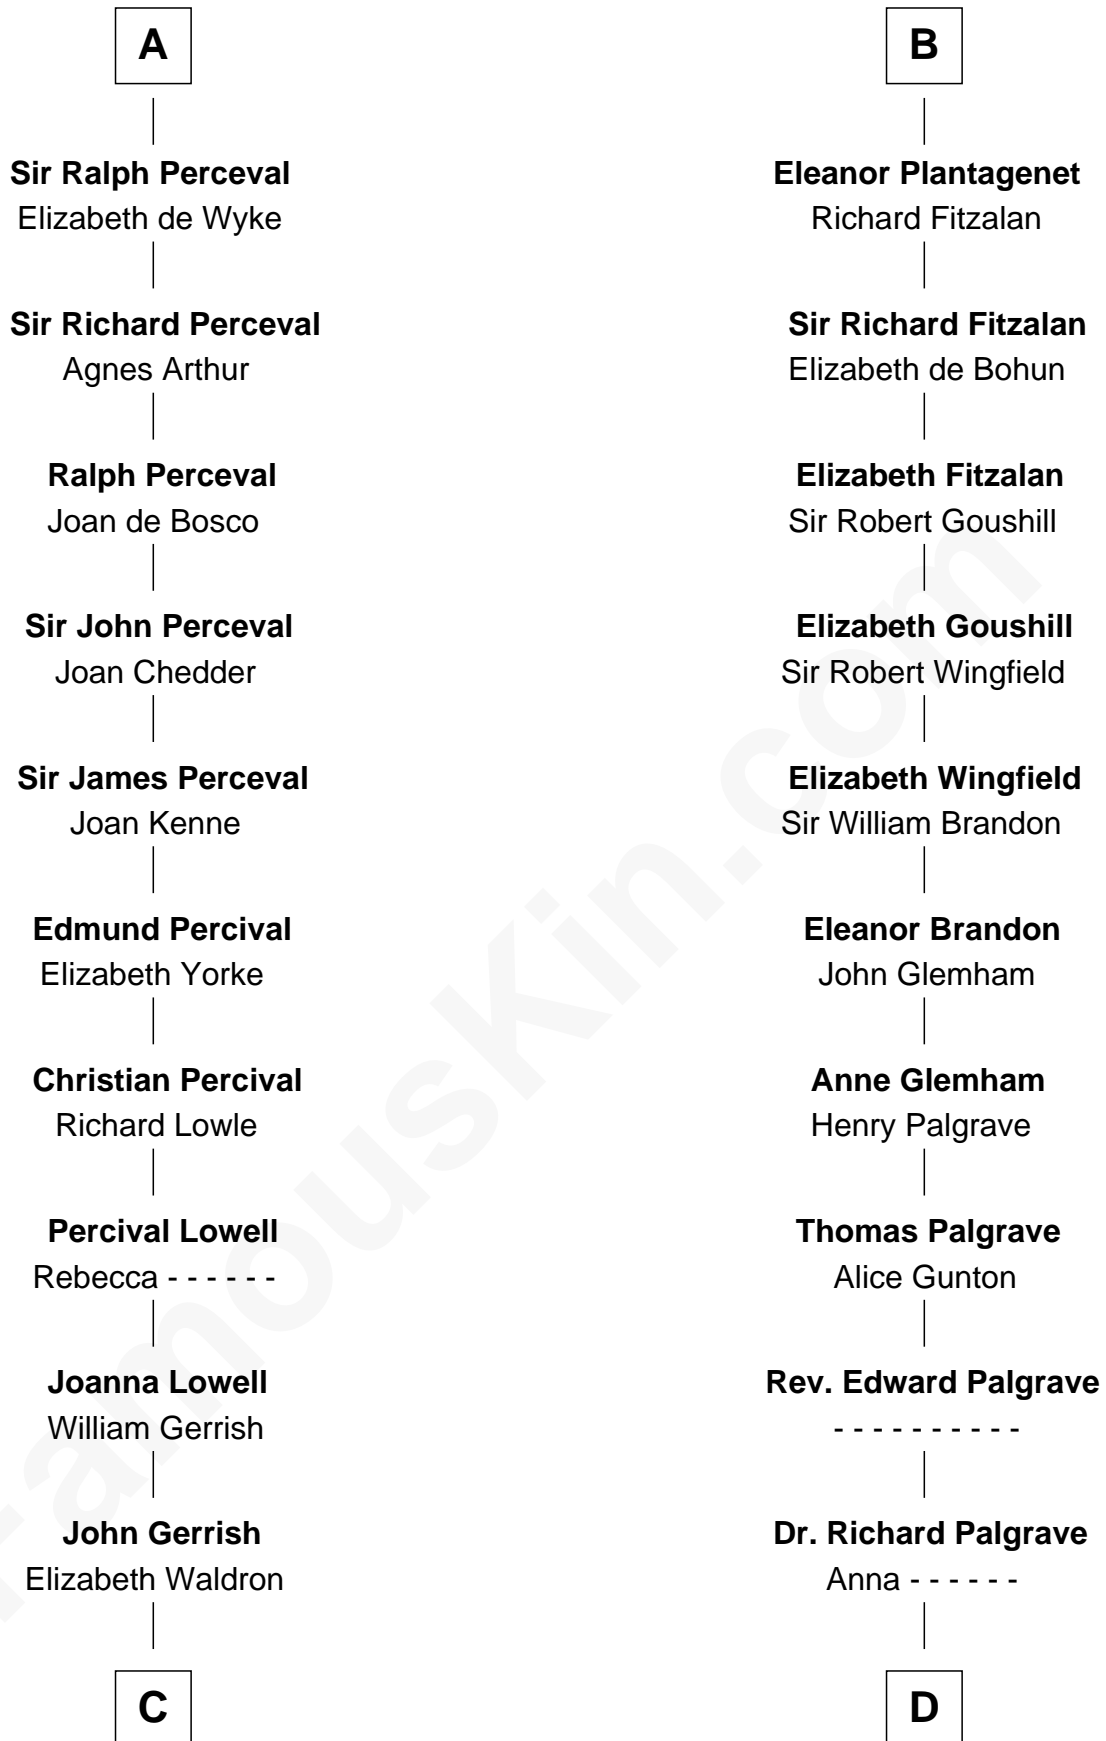

FamousKin.com Relationship Chart of

Ichabod Goodwin

27th Governor of New Hampshire

20th cousin of

Roger Sherman

Signer of the Declaration of Independence

C

Col. Timothy Gerrish

Sarah Elliot

Col. Joseph Gerrish

Anna Thompson

Anna Thompson Gerrish

Samuel Goodwin

Ichabod Goodwin

27th Governor of New Hampshire

D

Mary Palgrave

Roger Wellington

Benjamin Wellington

Elizabeth Sweetman

Mehetable Wellington

William Sherman

Roger Sherman

Signer of Declaration of Independence