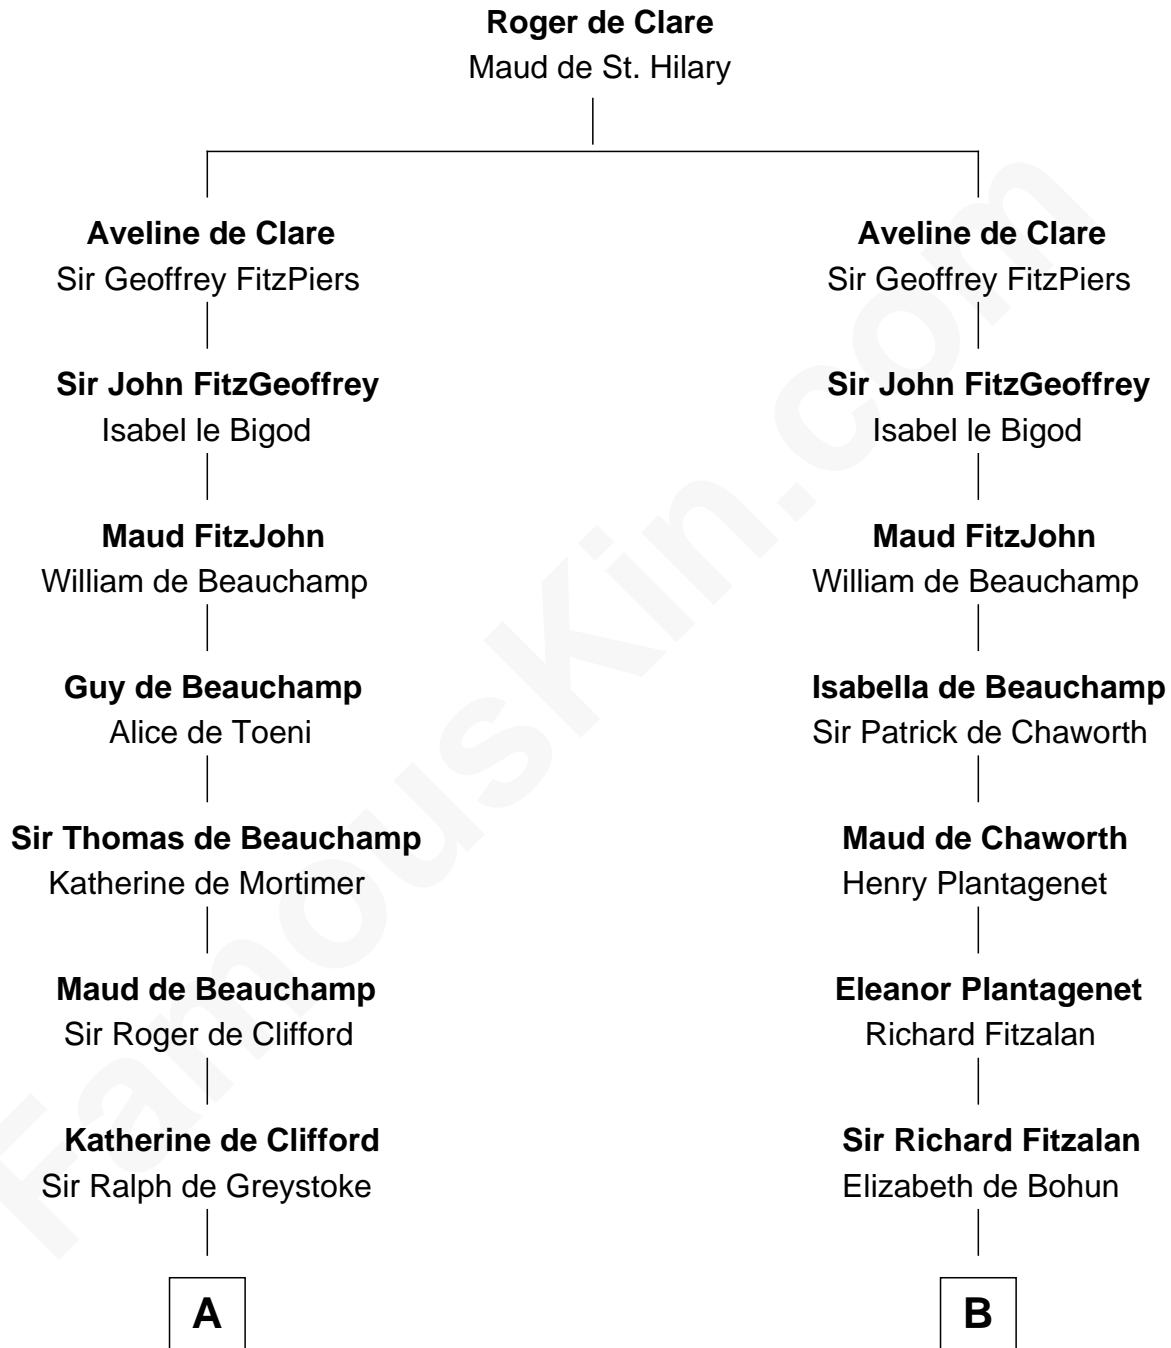

FamousKin.com Relationship Chart of

Ichabod Goodwin

27th Governor of New Hampshire

18th cousin 3 times removed of

Roger Sherman

Signer of the Declaration of Independence

C

Mary Frost

John Hill

Elisha Hill

Mary Plaisted

Hannah Hill

Dominicus Goodwin

Samuel Goodwin

Anna Thompson Gerrish

Ichabod Goodwin

27th Governor of New Hampshire

D

Mehetable Wellington

William Sherman

Roger Sherman

Signer of Declaration of Independence

FamousKin.com