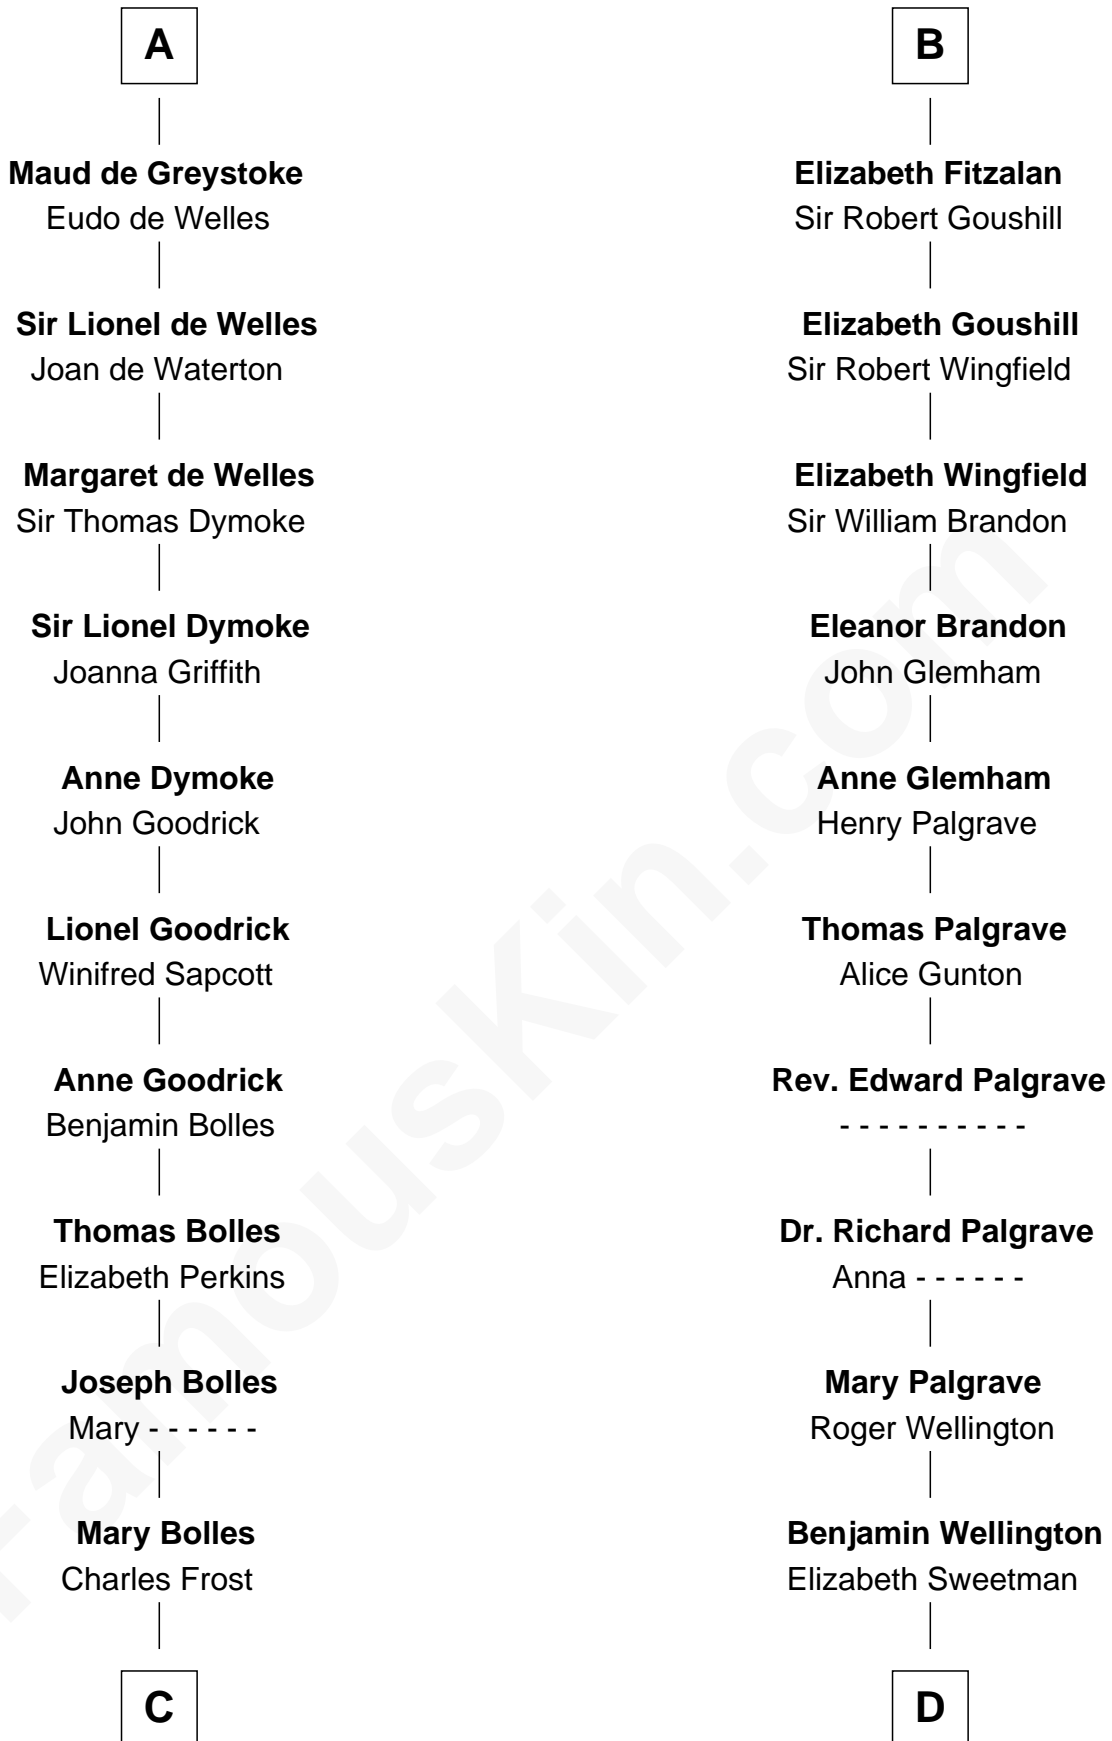

FamousKin.com Relationship Chart of

Ichabod Goodwin

27th Governor of New Hampshire

18th cousin 3 times removed of

Roger Sherman

Signer of the Declaration of Independence

C

Mary Frost

John Hill

Elisha Hill

Mary Plaisted

Hannah Hill

Dominicus Goodwin

Samuel Goodwin

Anna Thompson Gerrish

Ichabod Goodwin

27th Governor of New Hampshire

D

Mehetable Wellington

William Sherman

Roger Sherman

Signer of Declaration of Independence

FamousKin.com