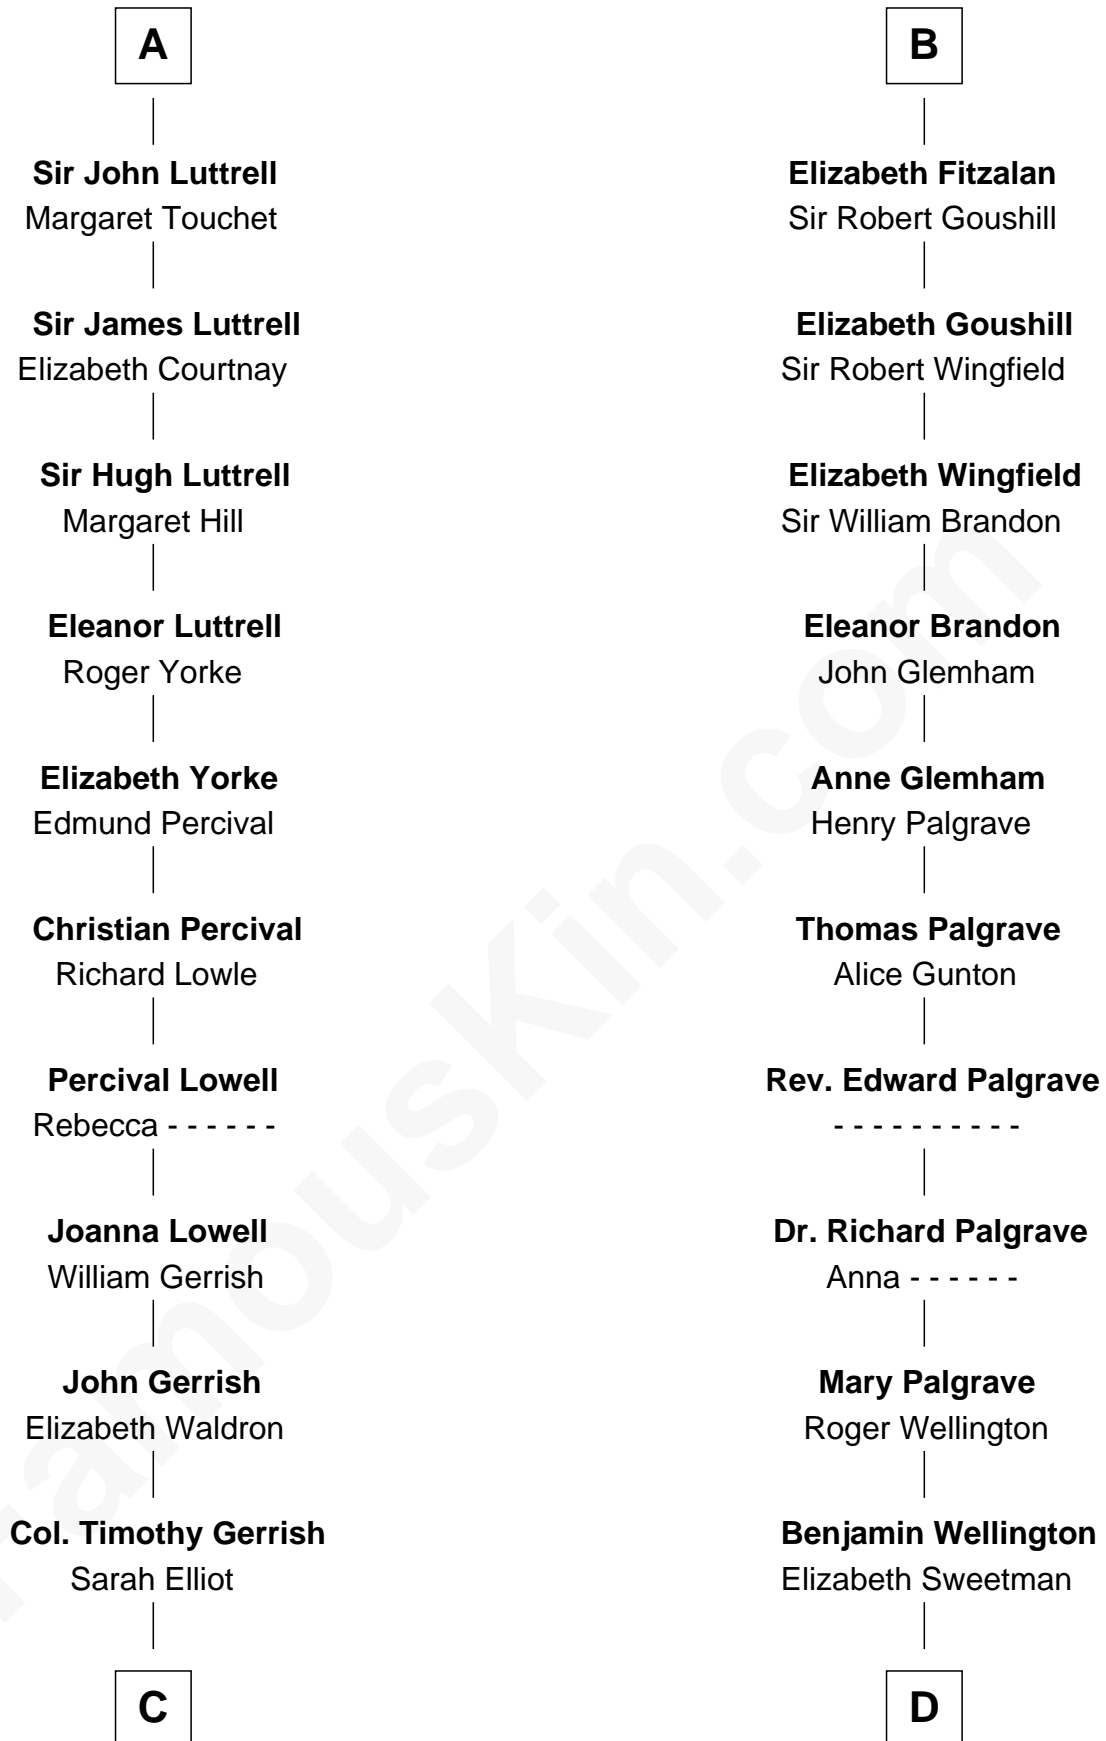

FamousKin.com Relationship Chart of

Ichabod Goodwin

27th Governor of New Hampshire

18th cousin 1 time removed of

Roger Sherman

Signer of the Declaration of Independence

C

Col. Joseph Gerrish

Anna Thompson

Anna Thompson Gerrish

Samuel Goodwin

Ichabod Goodwin

27th Governor of New Hampshire

D

Mehetable Wellington

William Sherman