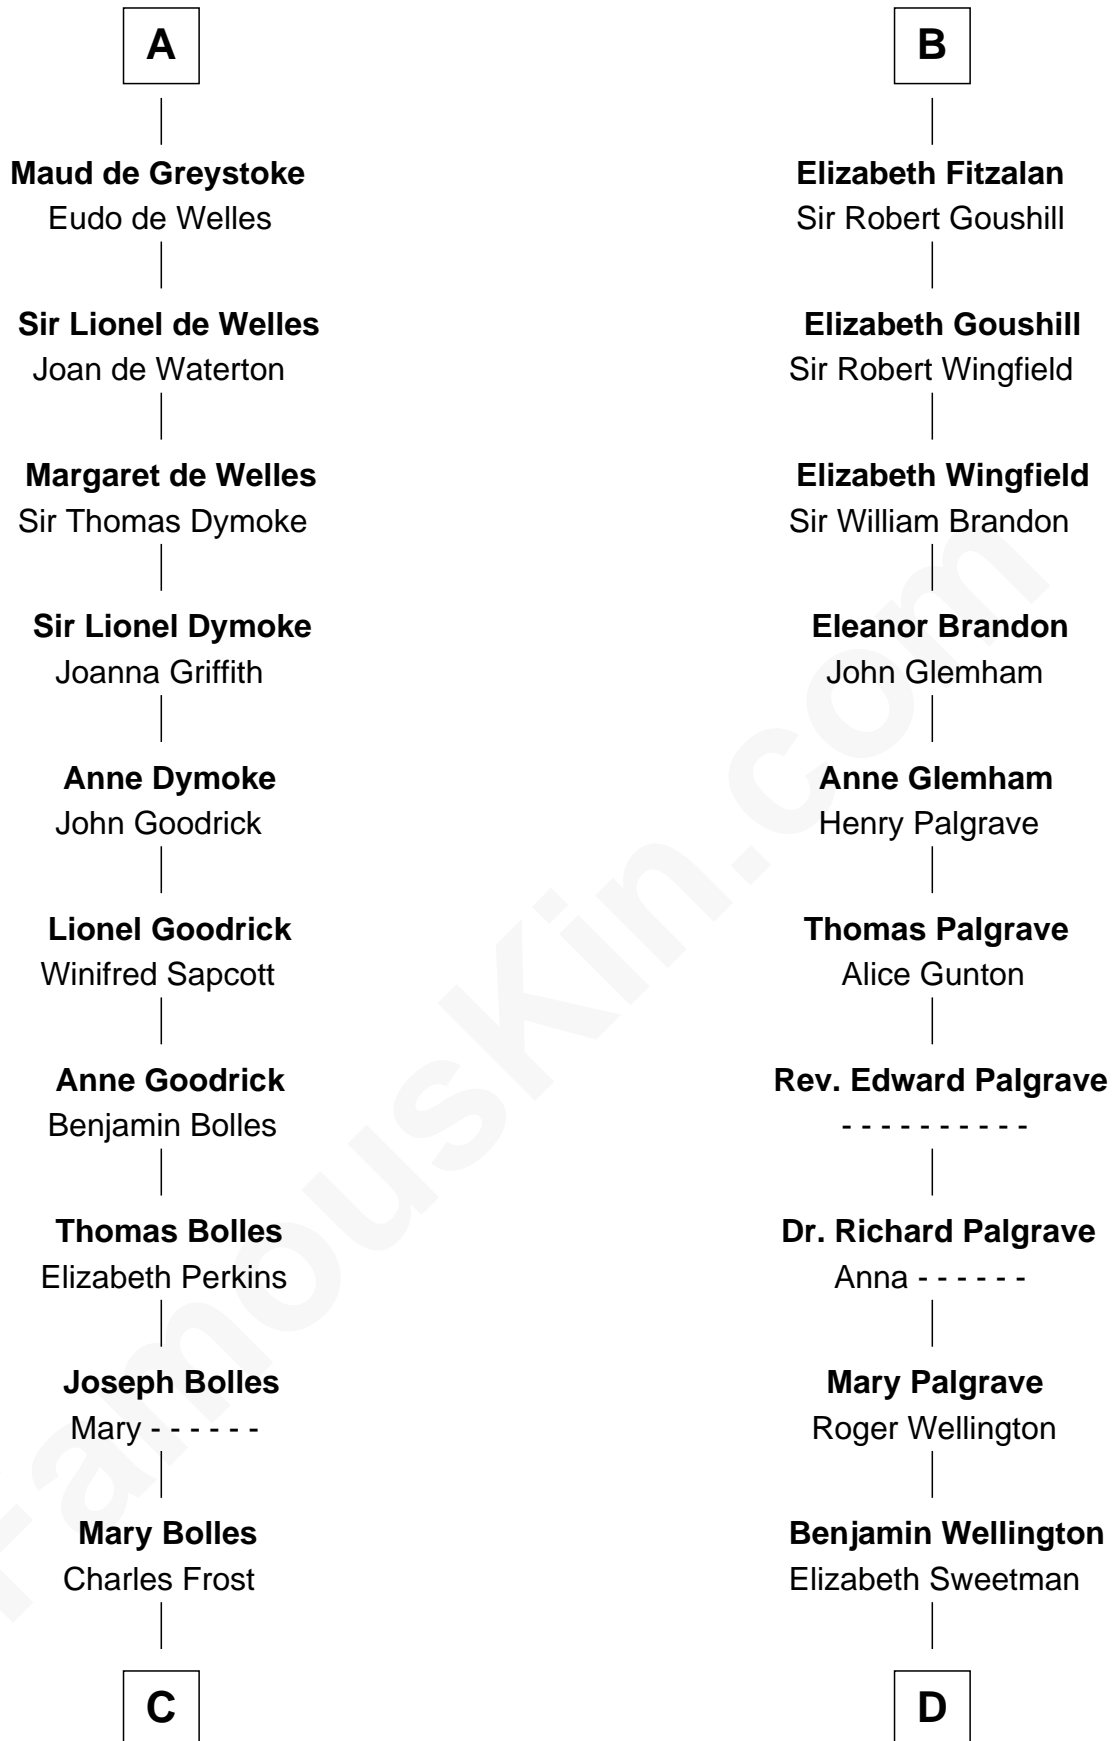

FamousKin.com

Relationship Chart of

Ichabod Goodwin

27th Governor of New Hampshire

18th cousin 3 times removed of

Roger Sherman

Signer of the Declaration of Independence

C

Mary Frost

John Hill

Elisha Hill

Mary Plaisted

Hannah Hill

Dominicus Goodwin

Samuel Goodwin

Anna Thompson Gerrish

Ichabod Goodwin

27th Governor of New Hampshire

D

Mehetable Wellington

William Sherman

Roger Sherman

Signer of Declaration of Independence

FamousKin.com