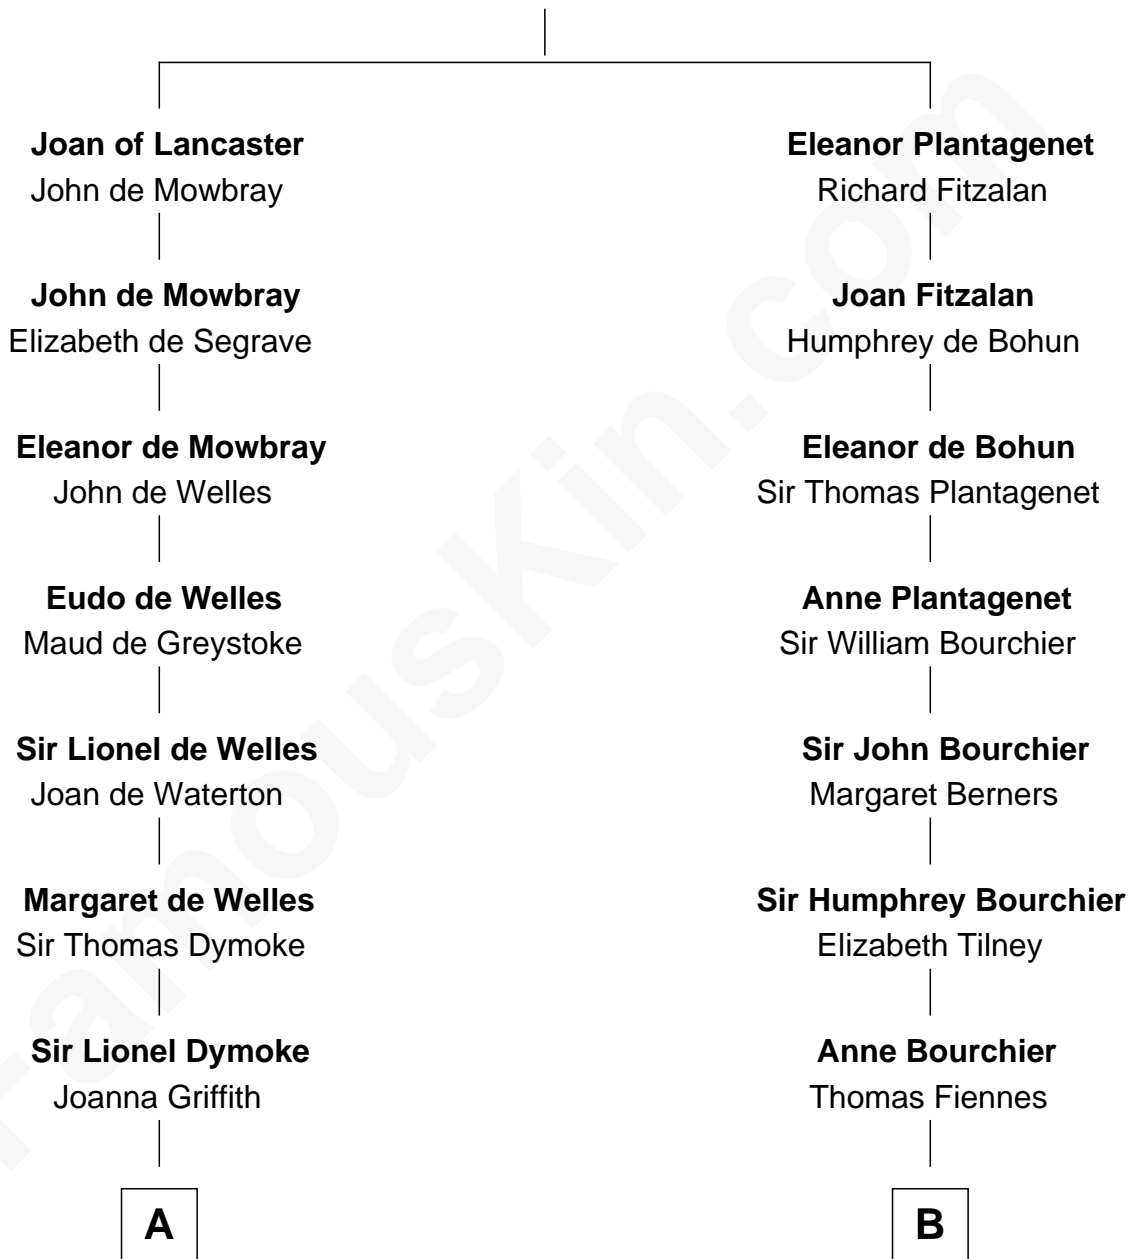

FamousKin.com Relationship Chart of

Ichabod Goodwin

27th Governor of New Hampshire

17th cousin 3 times removed of

Frank Lloyd Wright

American Architect

Henry Plantagenet

Maud de Chaworth

C

—
Martha Hubbard

David Wright
—

Rev. David Wright

Abigail Goddard
—

William Carey Wright

Anna Lloyd Jones
—

Frank Lloyd Wright