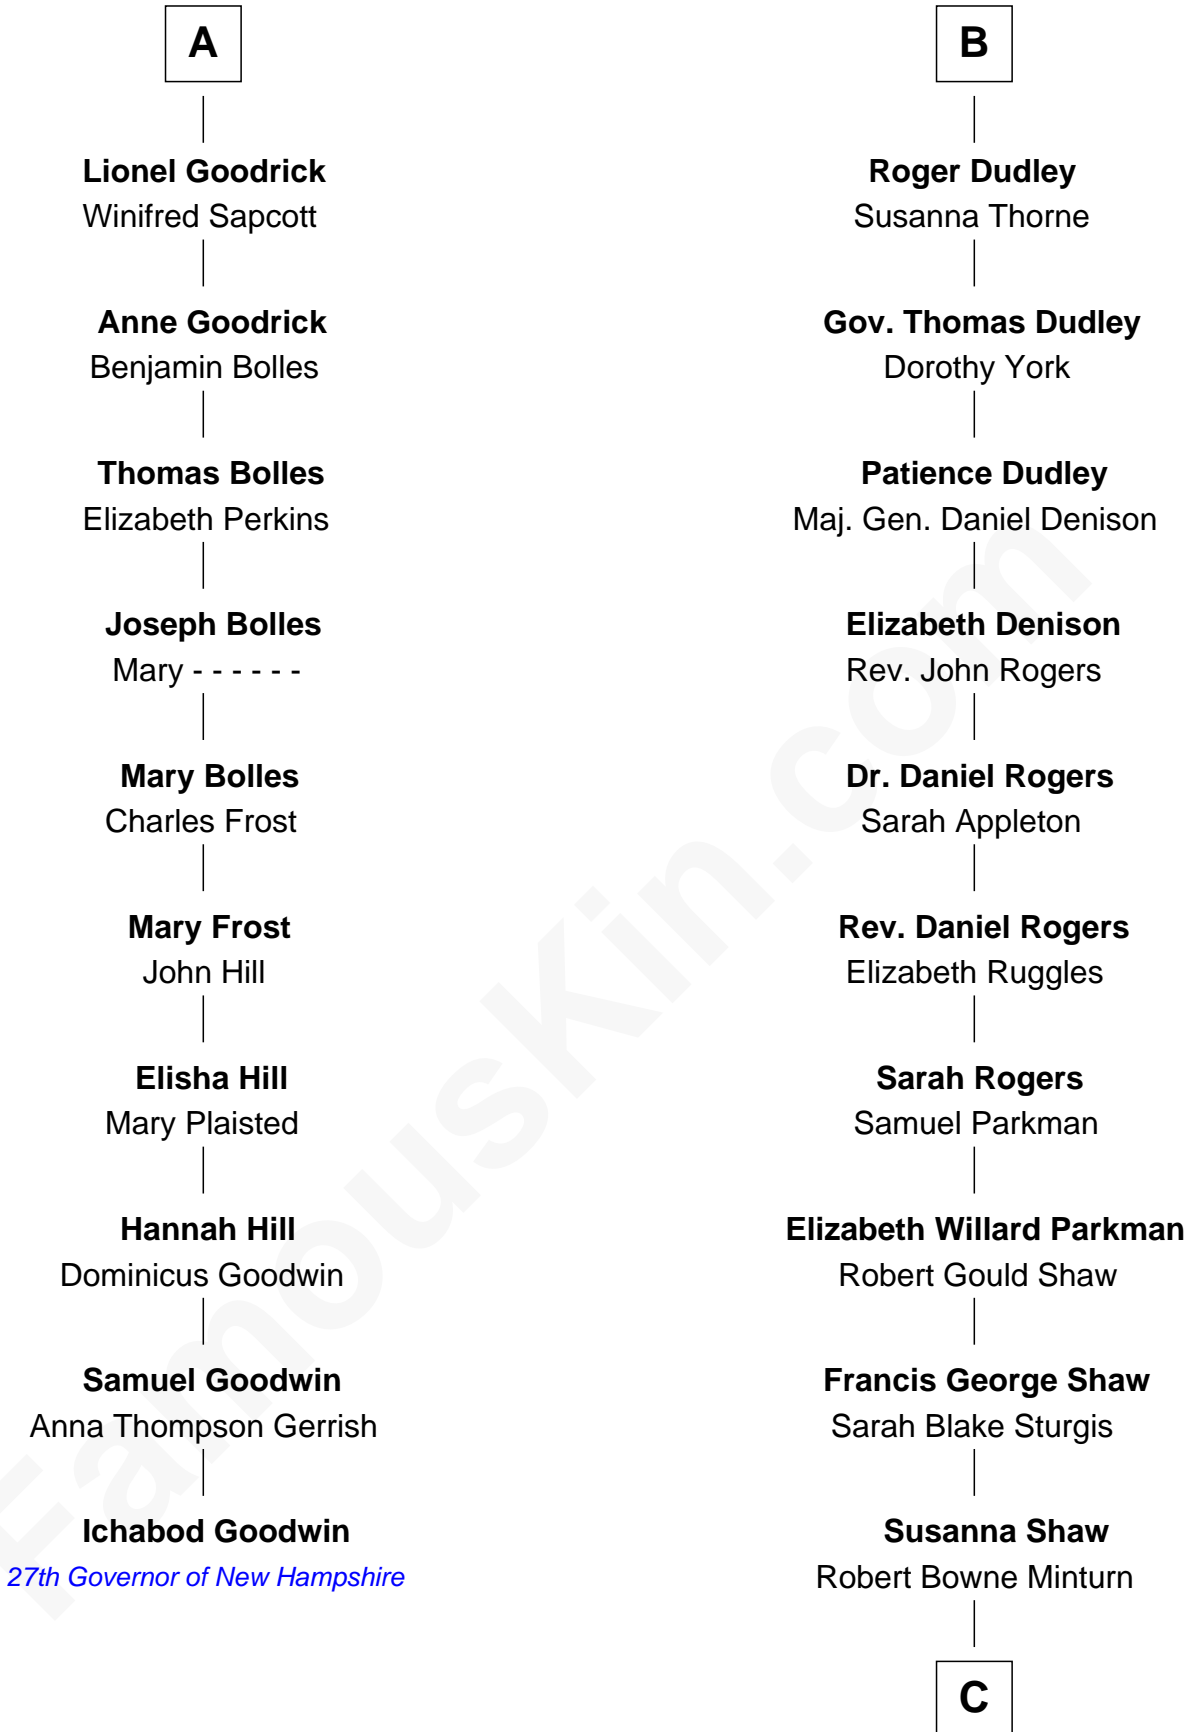

# FamousKin.com Relationship Chart of

**Ichabod Goodwin**

*27th Governor of New Hampshire*

**16th cousin 4 times removed of**

**Kyra Sedgwick**

*TV and Movie Actress*

**C**

—  
**Sarah May Minturn**  
Henry Dwight Sedgwick

—  
**Robert Minturn Sedgwick**  
Helen Peabody

—  
**Henry Dwight Sedgwick**  
Patricia Ann Rosenwald

—  
**Kyra Sedgwick**  
*TV and Movie Actress*