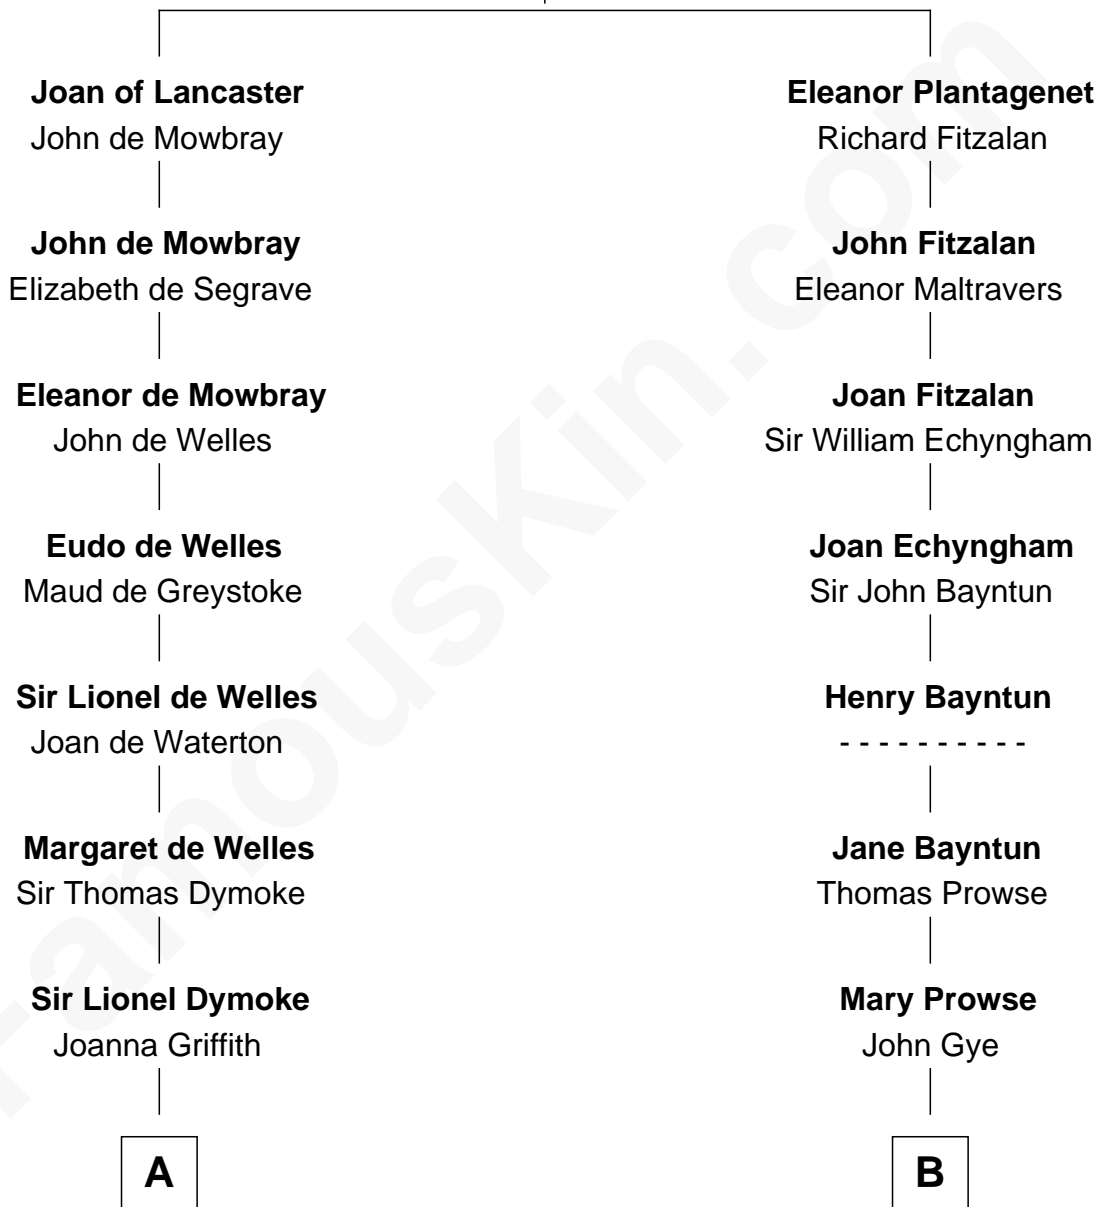

# FamousKin.com Relationship Chart of

**Ichabod Goodwin**

*27th Governor of New Hampshire*

**17th cousin 2 times removed of**

**Kyra Sedgwick**

*TV and Movie Actress*

**Henry Plantagenet**  
Maud de Chaworth

C

**Helen Peabody**

Robert Minturn Sedgwick

**Henry Dwight Sedgwick**

Patricia Ann Rosenwald

**Kyra Sedgwick**

*TV and Movie Actress*