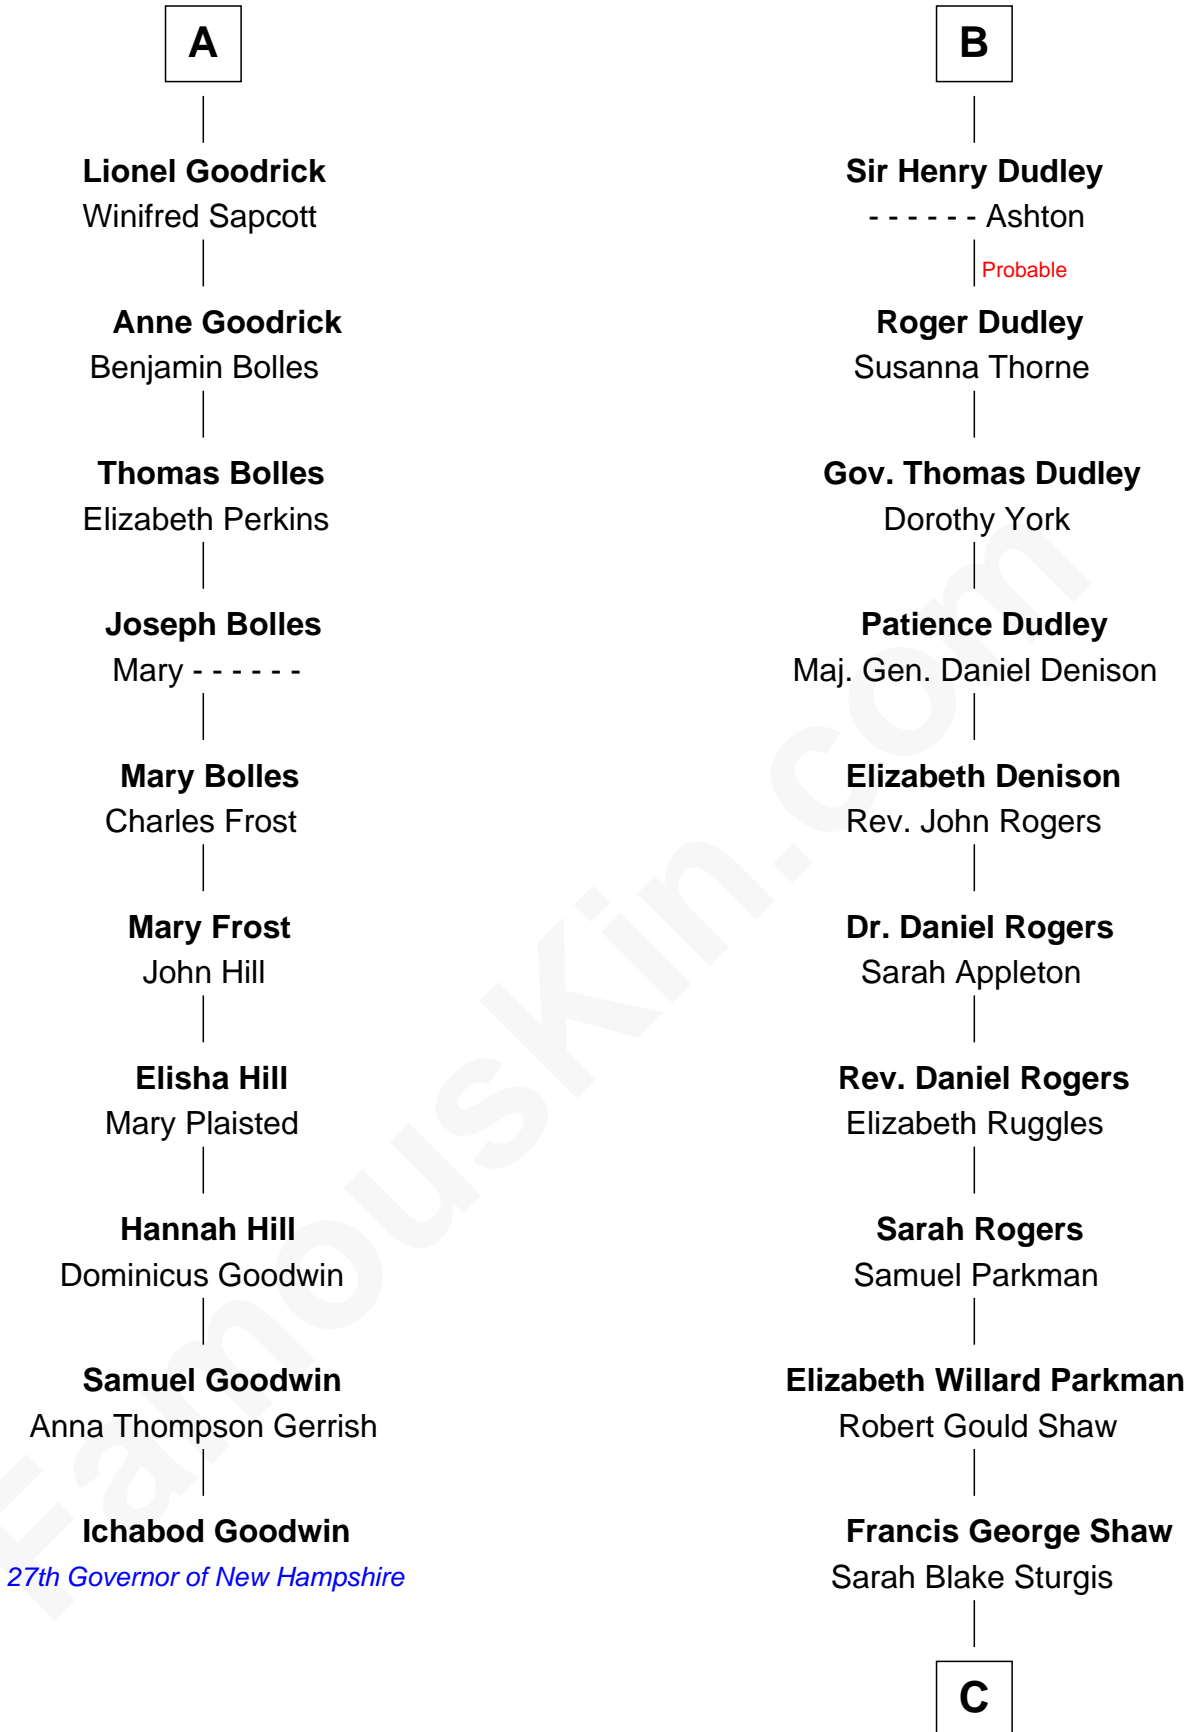

FamousKin.com Relationship Chart of

Ichabod Goodwin

27th Governor of New Hampshire

16th cousin 5 times removed of

Kyra Sedgwick

TV and Movie Actress

Sir William de Ros
Margery de Badlesmere

C

—
Susanna Shaw

Robert Bowne Minturn

—
Sarah May Minturn

Henry Dwight Sedgwick

—
Robert Minturn Sedgwick

Helen Peabody

—
Henry Dwight Sedgwick

Patricia Ann Rosenwald