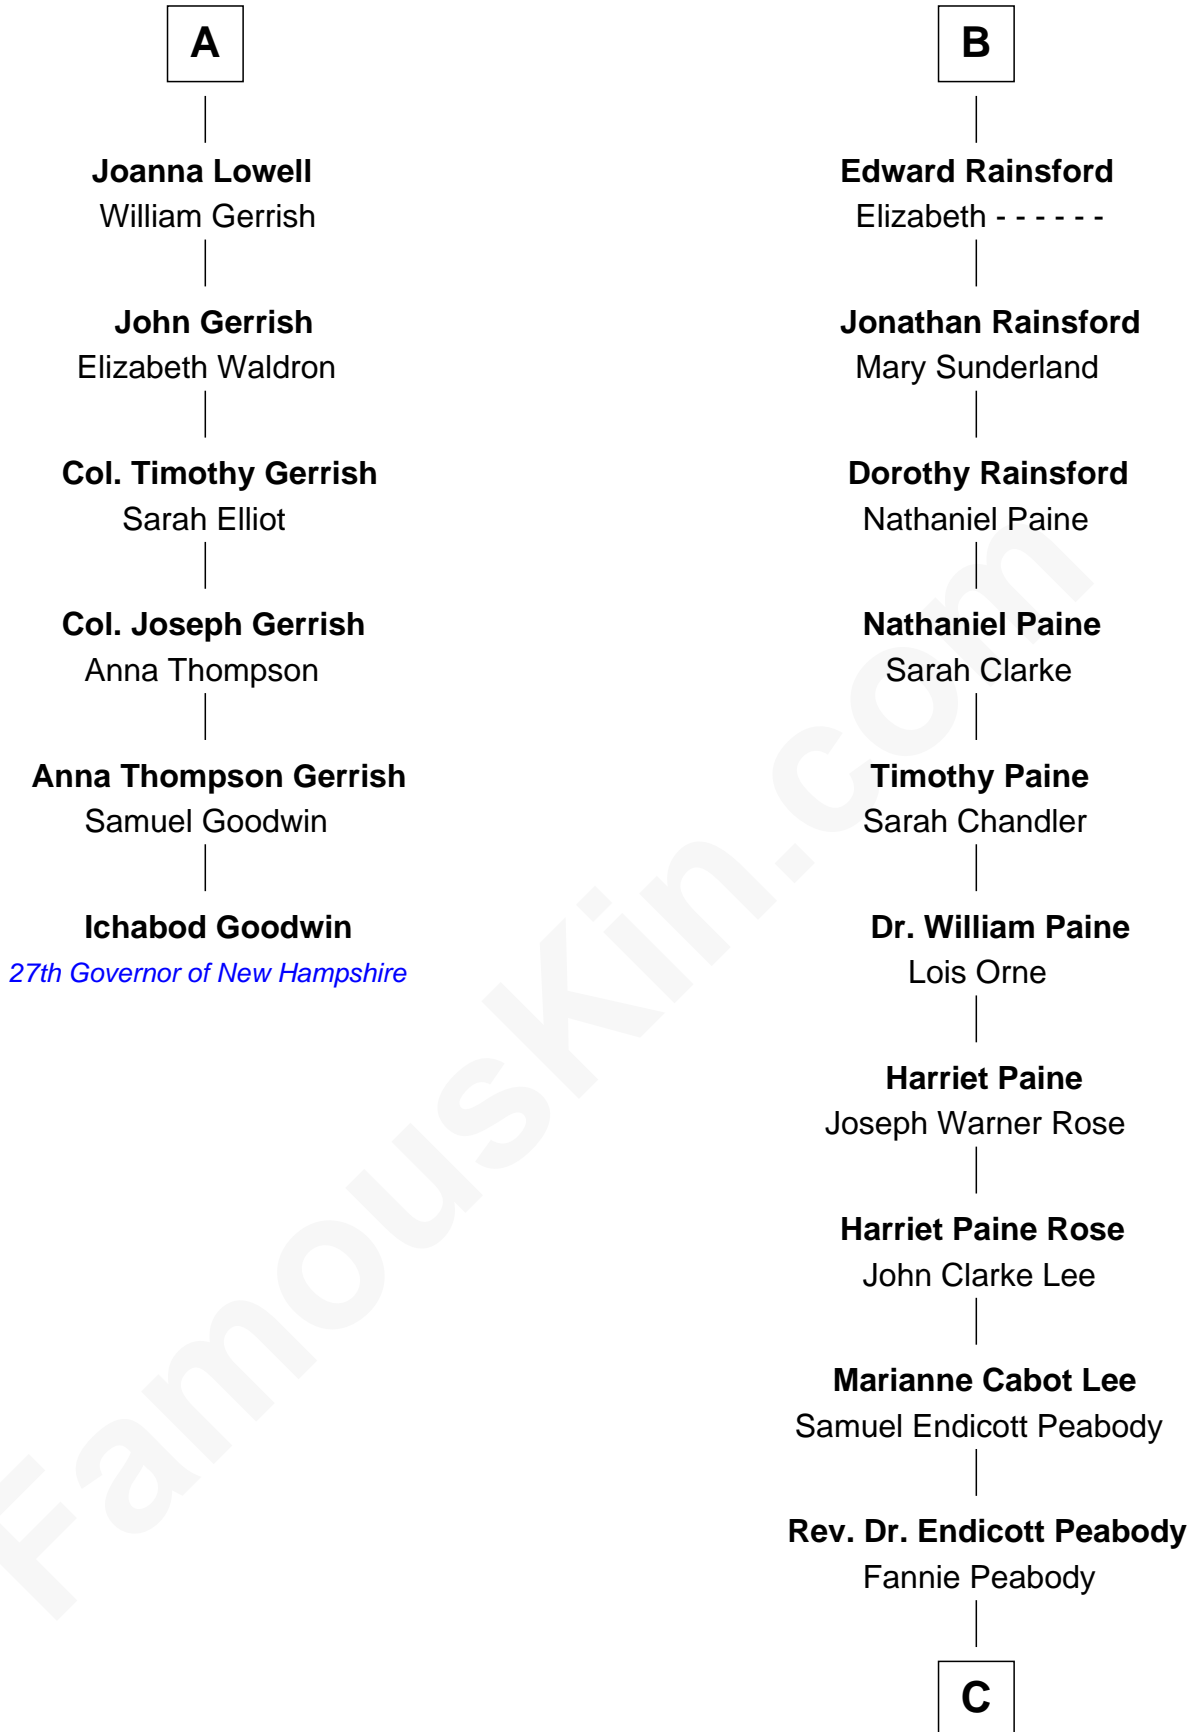

FamousKin.com Relationship Chart of

Ichabod Goodwin

27th Governor of New Hampshire

12th cousin 7 times removed of

Kyra Sedgwick

TV and Movie Actress

Sir Walter Hungerford

Katherine Peverell

C

Helen Peabody

Robert Minturn Sedgwick

Henry Dwight Sedgwick

Patricia Ann Rosenwald

Kyra Sedgwick

TV and Movie Actress

FamousKin.com