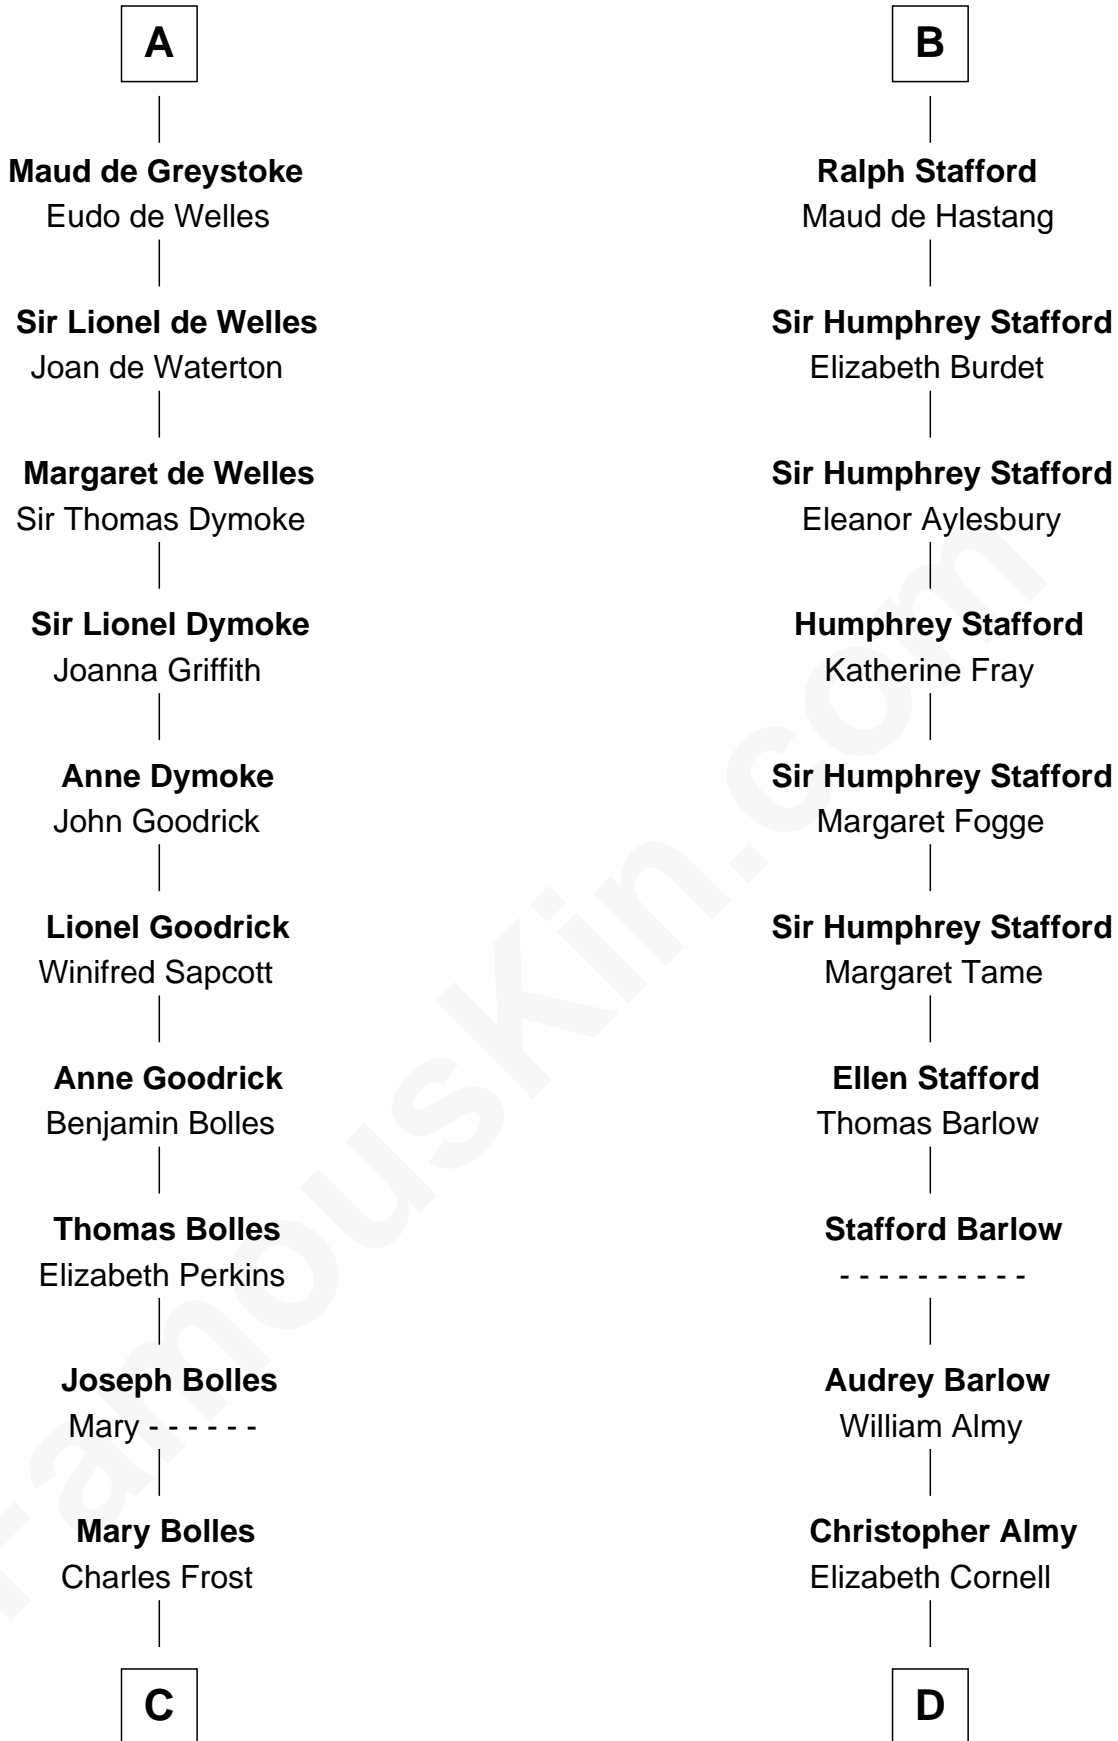

## Relationship Chart of

### Ichabod Goodwin

27th Governor of New Hampshire

19th cousin 2 times removed of

### William Ellery

Signer of the Declaration of Independence

**Bertrade de Montfort**

Hugh de Kevelioc

**C**

**Mary Frost**

John Hill

**Elisha Hill**

Mary Plaisted

**Hannah Hill**

Dominicus Goodwin

**Samuel Goodwin**

Anna Thompson Gerrish

**Ichabod Goodwin**

*27th Governor of New Hampshire*

**D**