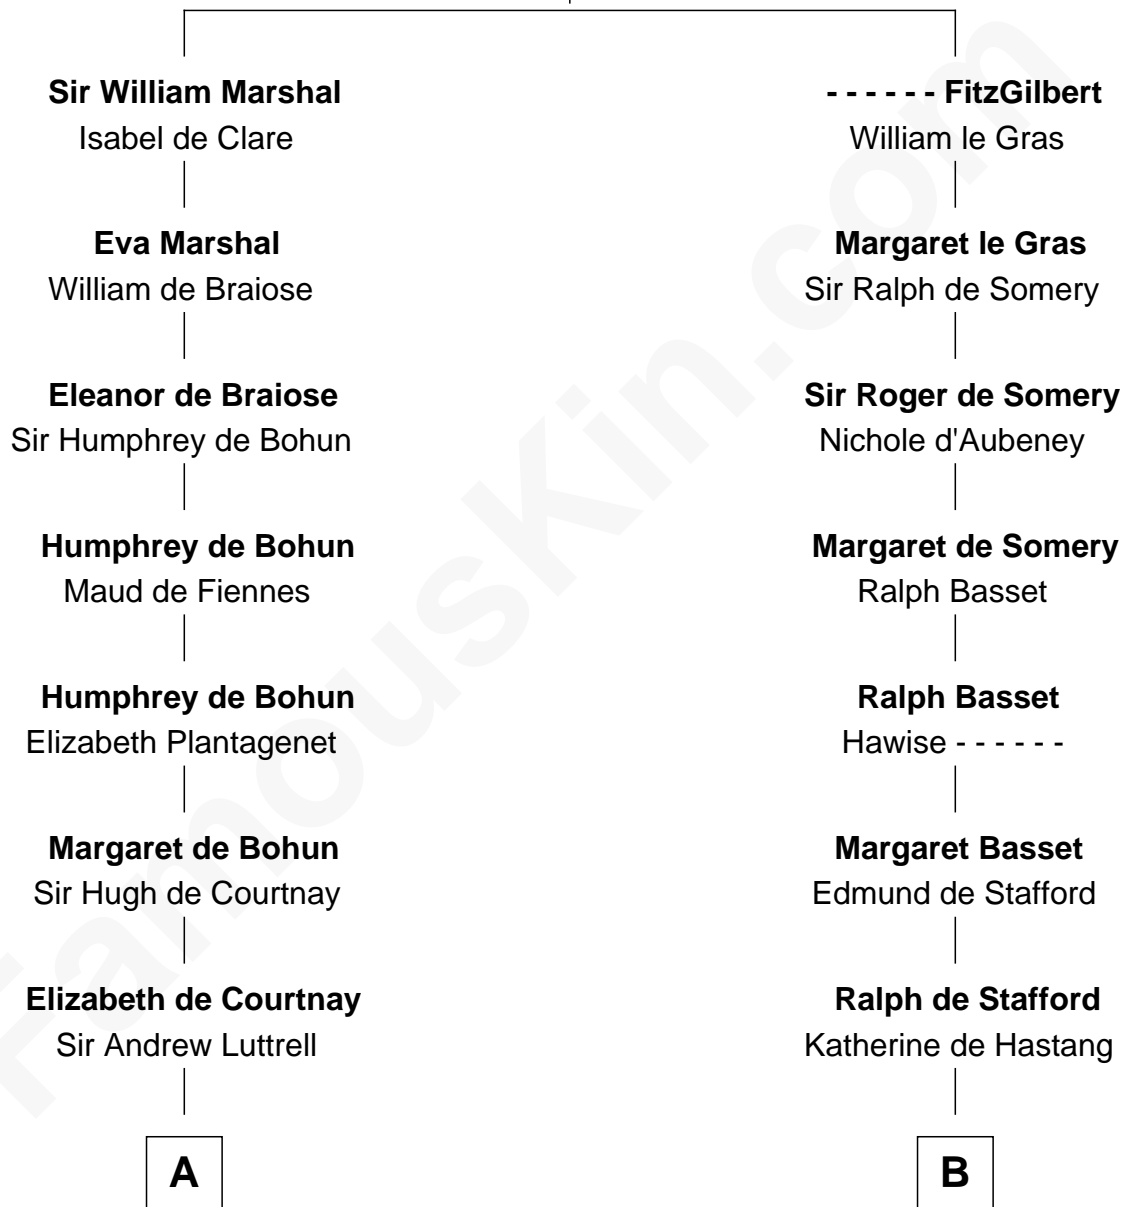

FamousKin.com Relationship Chart of

Ichabod Goodwin

27th Governor of New Hampshire

20th cousin of

William Ellery

Signer of the Declaration of Independence

John FitzGilbert
Sybilla of Salisbury

C

Col. Timothy Gerrish

Sarah Elliot

Col. Joseph Gerrish

Anna Thompson

Anna Thompson Gerrish

Samuel Goodwin

Ichabod Goodwin

27th Governor of New Hampshire