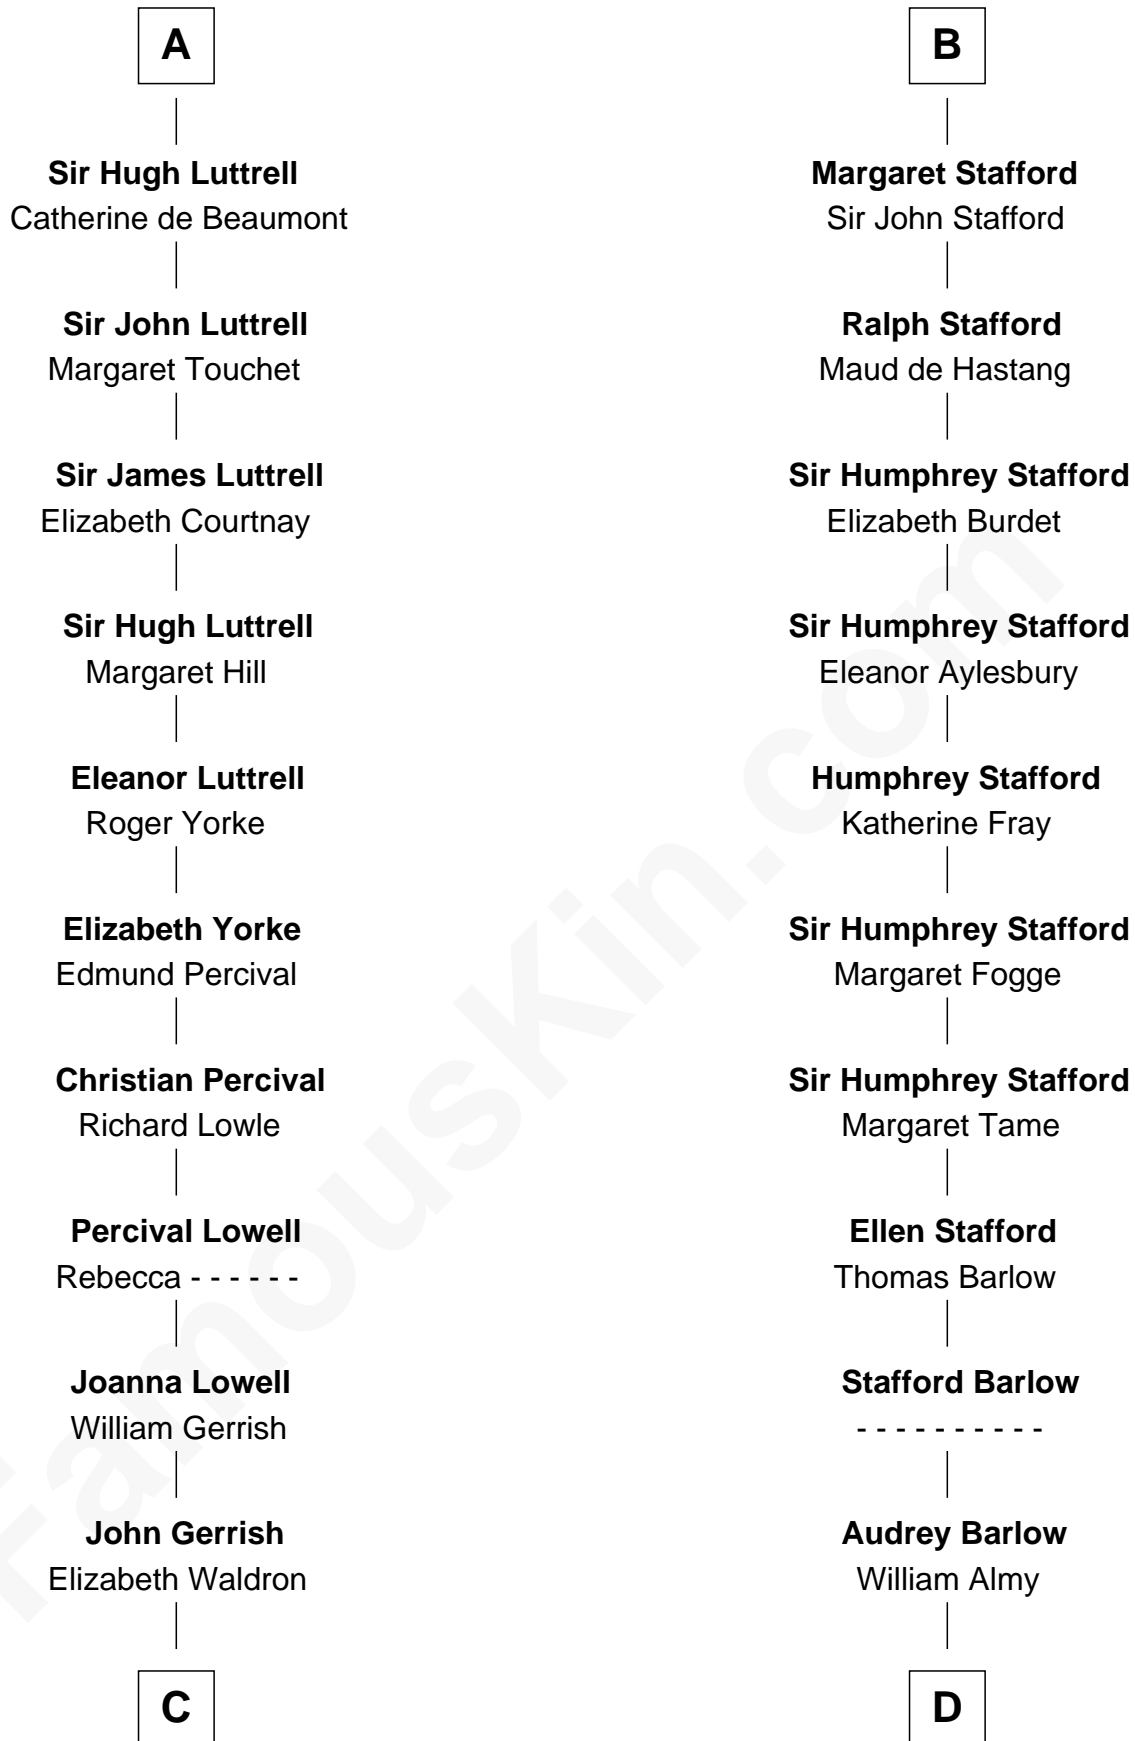

FamousKin.com Relationship Chart of

Ichabod Goodwin

27th Governor of New Hampshire

20th cousin of

William Ellery

Signer of the Declaration of Independence

John FitzGilbert
Sybilla of Salisbury

C

Col. Timothy Gerrish

Sarah Elliot

Col. Joseph Gerrish

Anna Thompson

Anna Thompson Gerrish

Samuel Goodwin

Ichabod Goodwin

27th Governor of New Hampshire

D

Christopher Almy

Elizabeth Cornell

Col. Job Almy

Ann Lawton

Elizabeth Almy

William Ellery

William Ellery