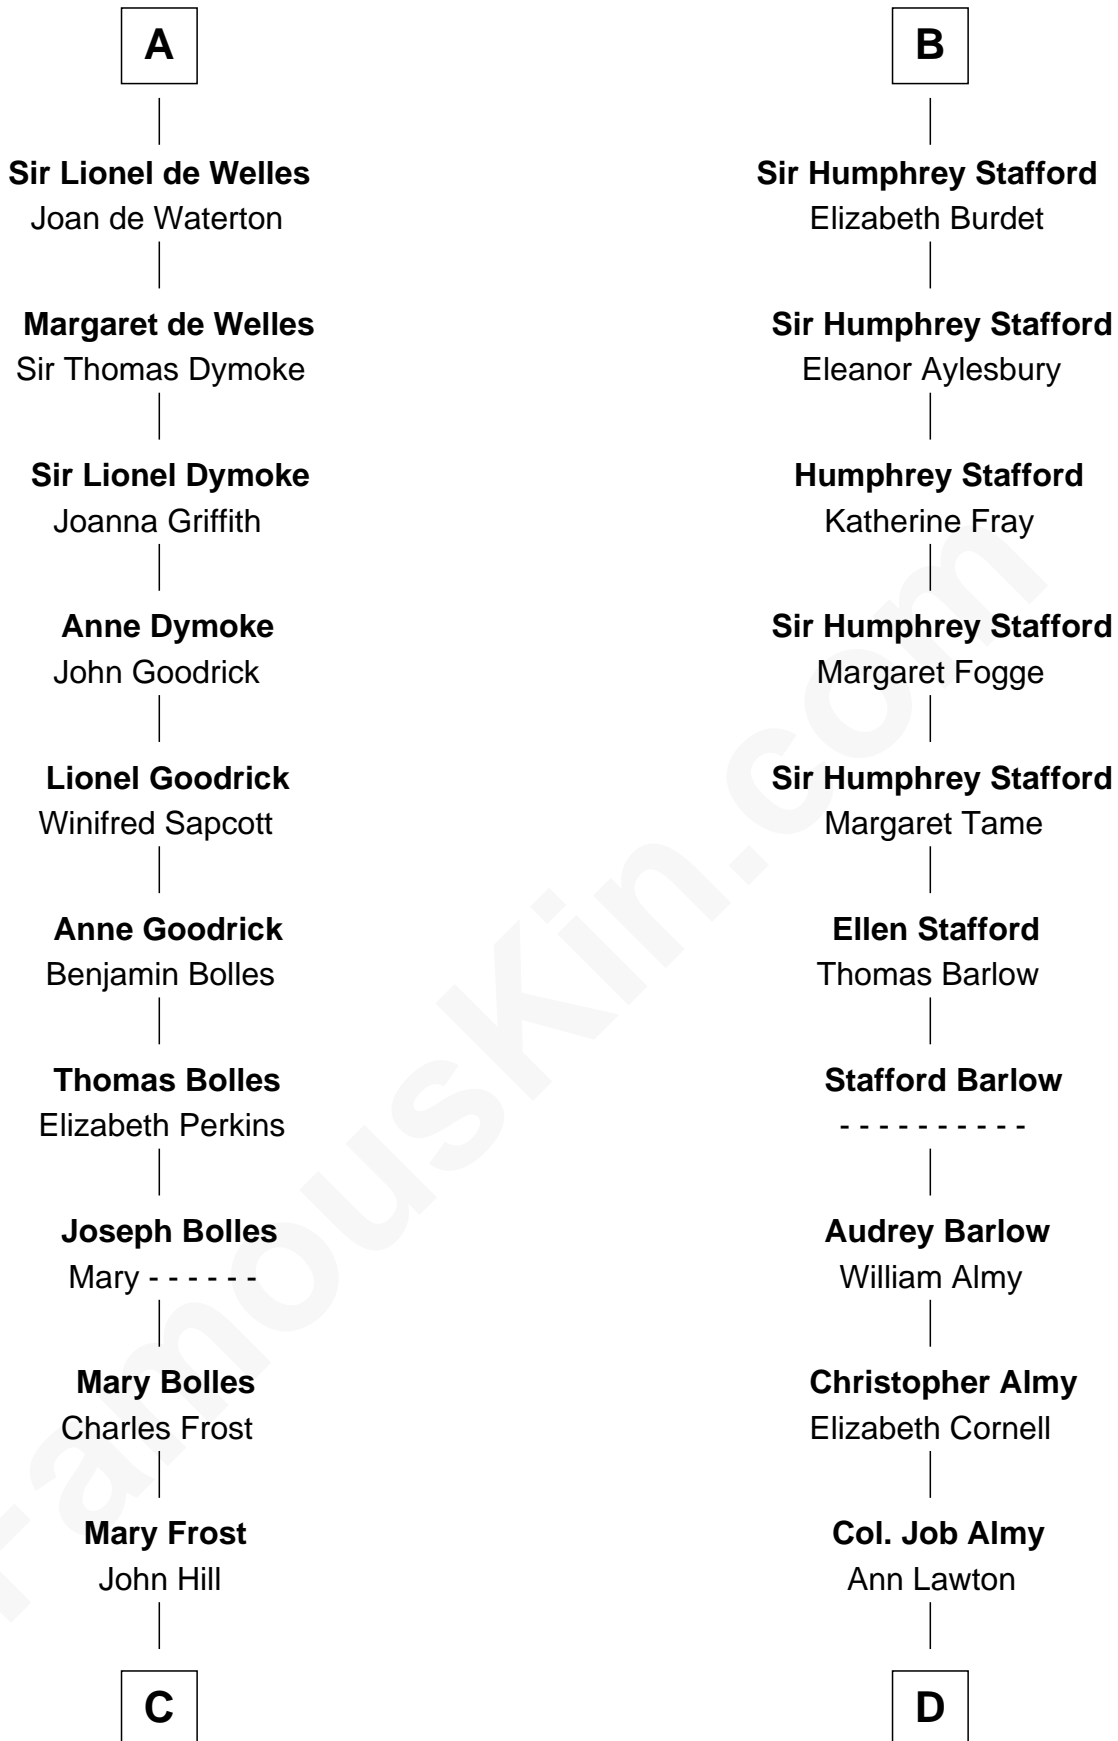

# FamousKin.com Relationship Chart of

**Ichabod Goodwin**

*27th Governor of New Hampshire*

**18th cousin 2 times removed of**

**William Ellery**

*Signer of the Declaration of Independence*

**Sir William Longespee**

Ela of Salisbury

**C**

**Elisha Hill**  
Mary Plaisted

**Hannah Hill**  
Dominicus Goodwin

**Samuel Goodwin**  
Anna Thompson Gerrish

**Ichabod Goodwin**  
*27th Governor of New Hampshire*

**D**

**Elizabeth Almy**  
William Ellery

**William Ellery**  
*Signer of Declaration of Independence*

FamousKin.com