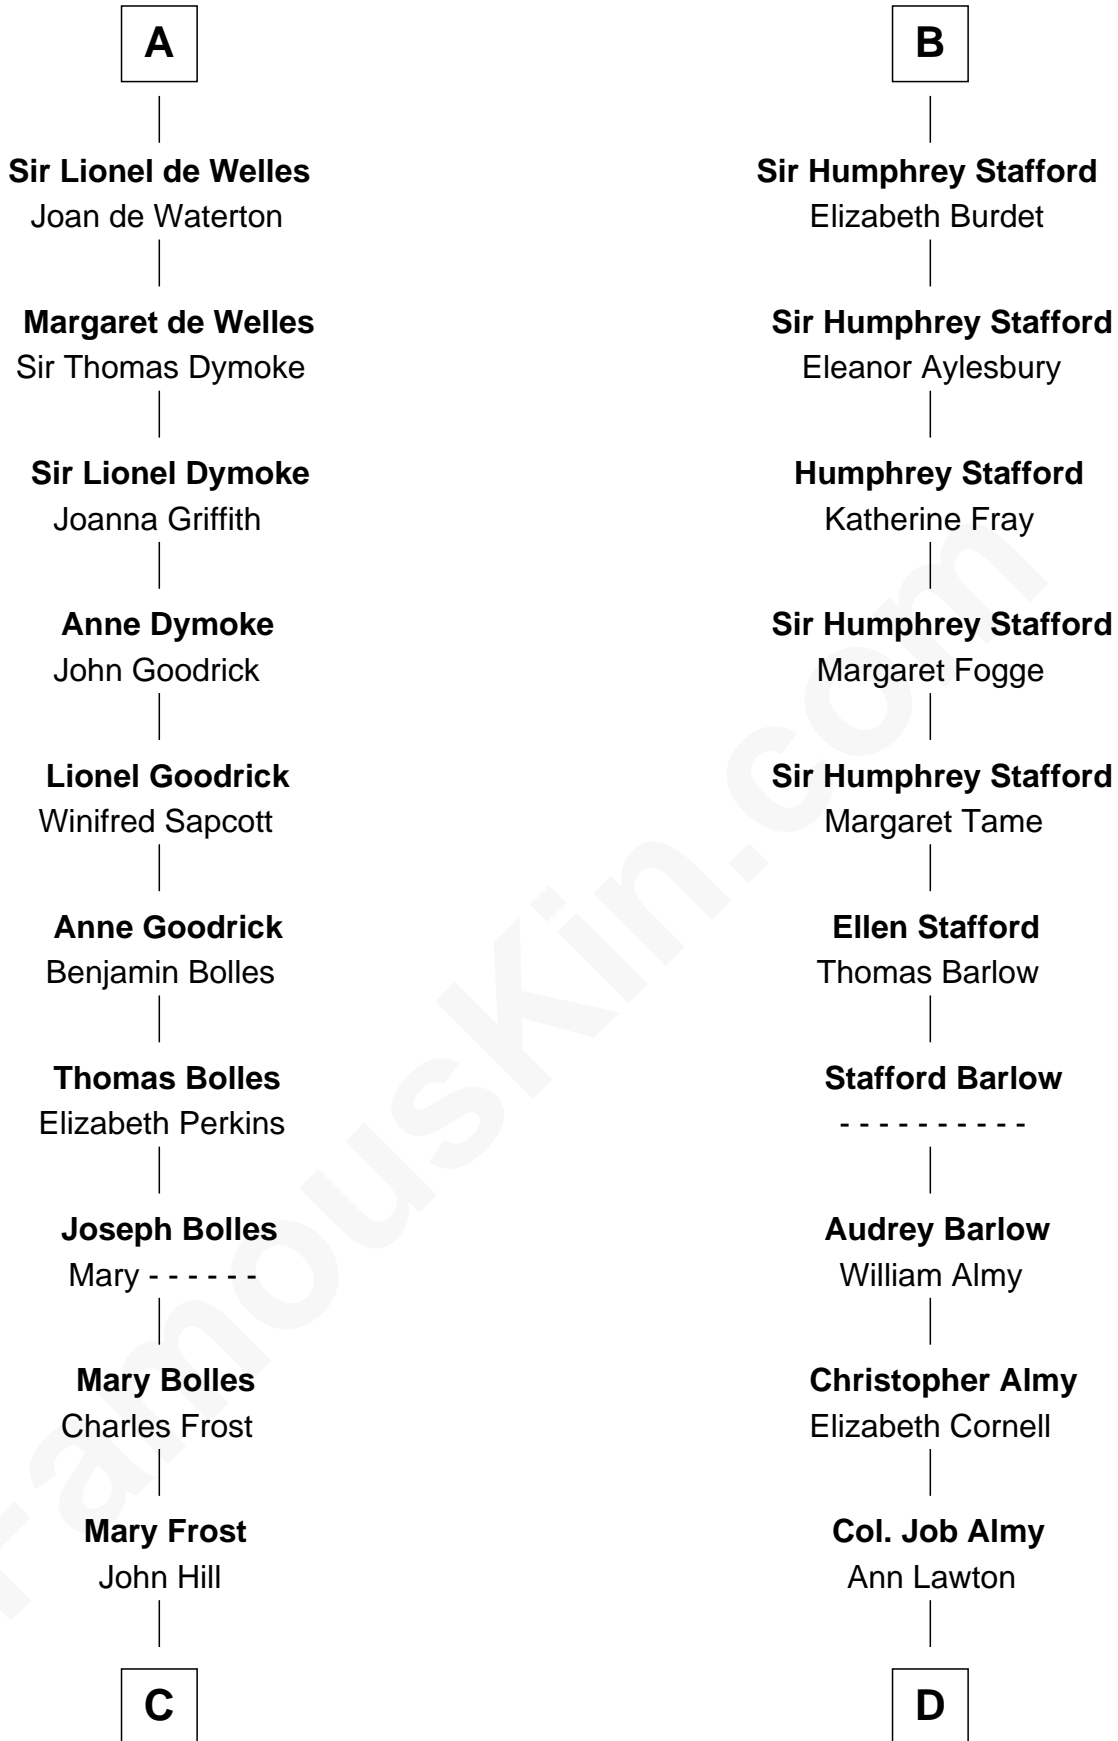

FamousKin.com Relationship Chart of

Ichabod Goodwin

27th Governor of New Hampshire

18th cousin 2 times removed of

William Ellery

Signer of the Declaration of Independence

C

Elisha Hill
Mary Plaisted

Hannah Hill
Dominicus Goodwin

Samuel Goodwin
Anna Thompson Gerrish

Ichabod Goodwin
27th Governor of New Hampshire

D

Elizabeth Almy
William Ellery

William Ellery
Signer of Declaration of Independence

FamousKin.com