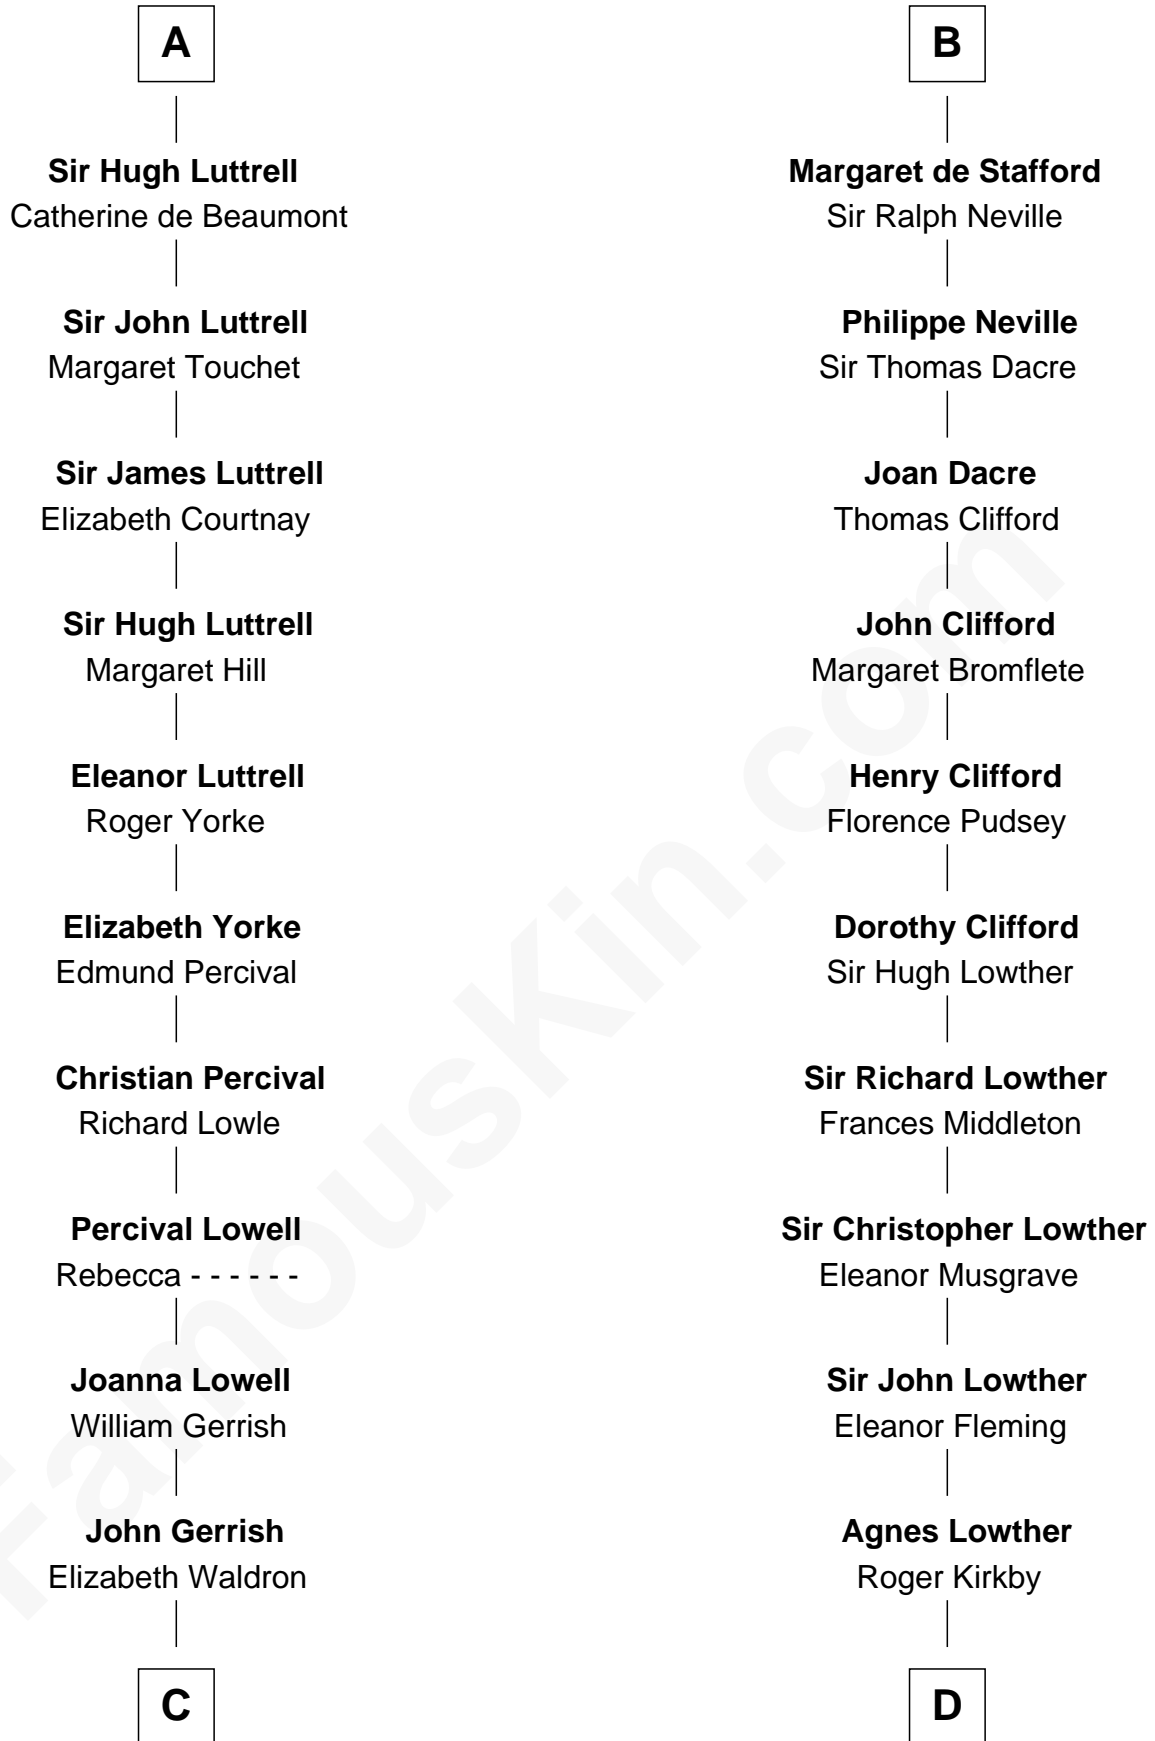

FamousKin.com Relationship Chart of

Ichabod Goodwin

27th Governor of New Hampshire

20th cousin 1 time removed of

Fletcher Christian

Leader of the mutiny on the Bounty

C

Col. Timothy Gerrish

Sarah Elliot

Col. Joseph Gerrish

Anna Thompson

Anna Thompson Gerrish

Samuel Goodwin

Ichabod Goodwin

27th Governor of New Hampshire

D

Fletcher Christian

Leader of the mutiny on the Bounty