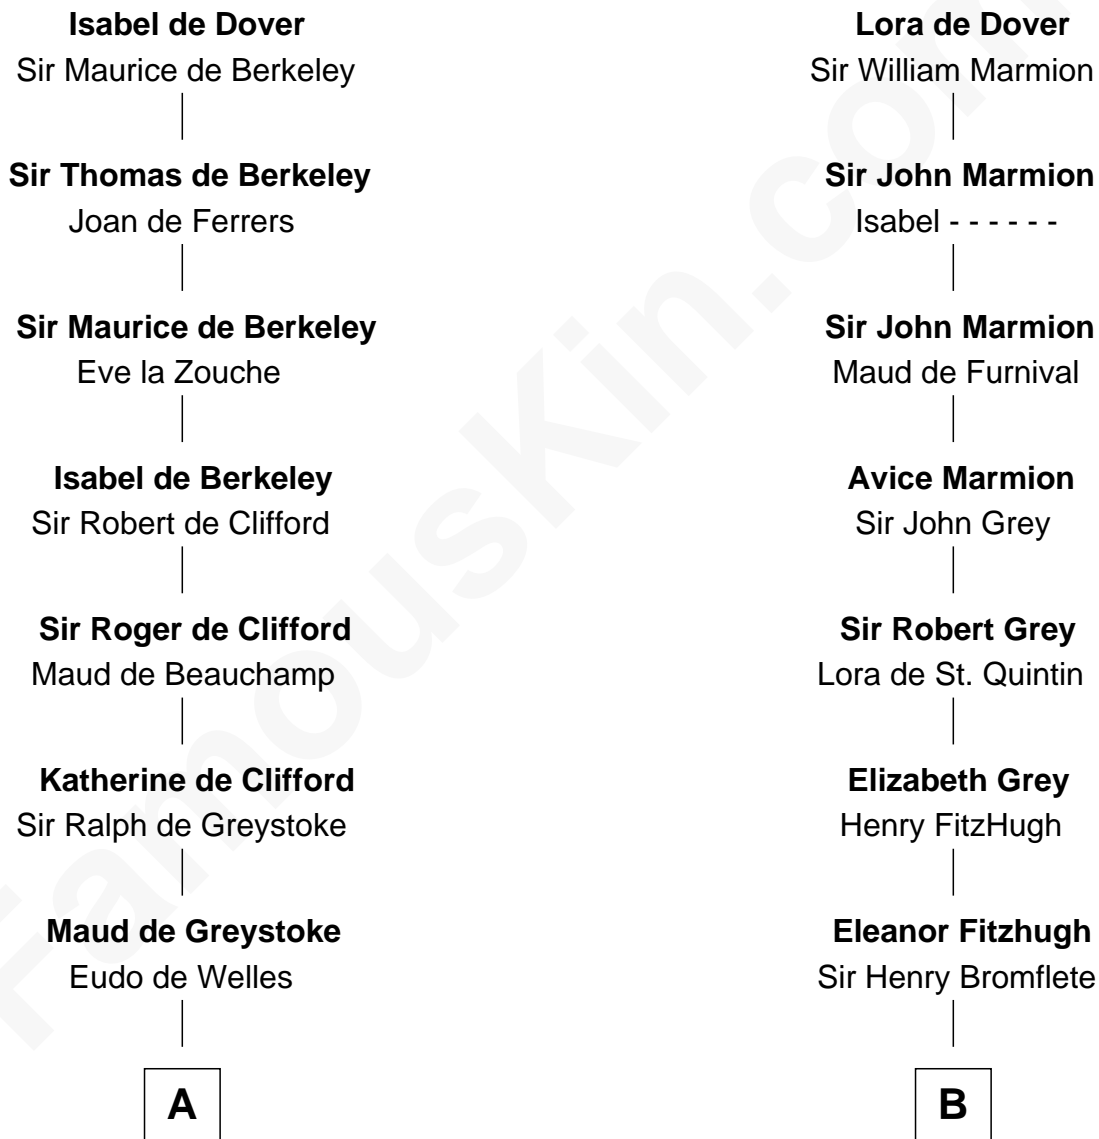

FamousKin.com Relationship Chart of

Ichabod Goodwin

27th Governor of New Hampshire

18th cousin 2 times removed of

Fletcher Christian

Leader of the mutiny on the Bounty

Sir Richard FitzRoy

Rose de Dover

C

Elisha Hill
Mary Plaisted

Hannah Hill
Dominicus Goodwin

Samuel Goodwin
Anna Thompson Gerrish

Ichabod Goodwin
27th Governor of New Hampshire

D

Charles Christian
Anne Dixon

Fletcher Christian
Leader of the mutiny on the Bounty