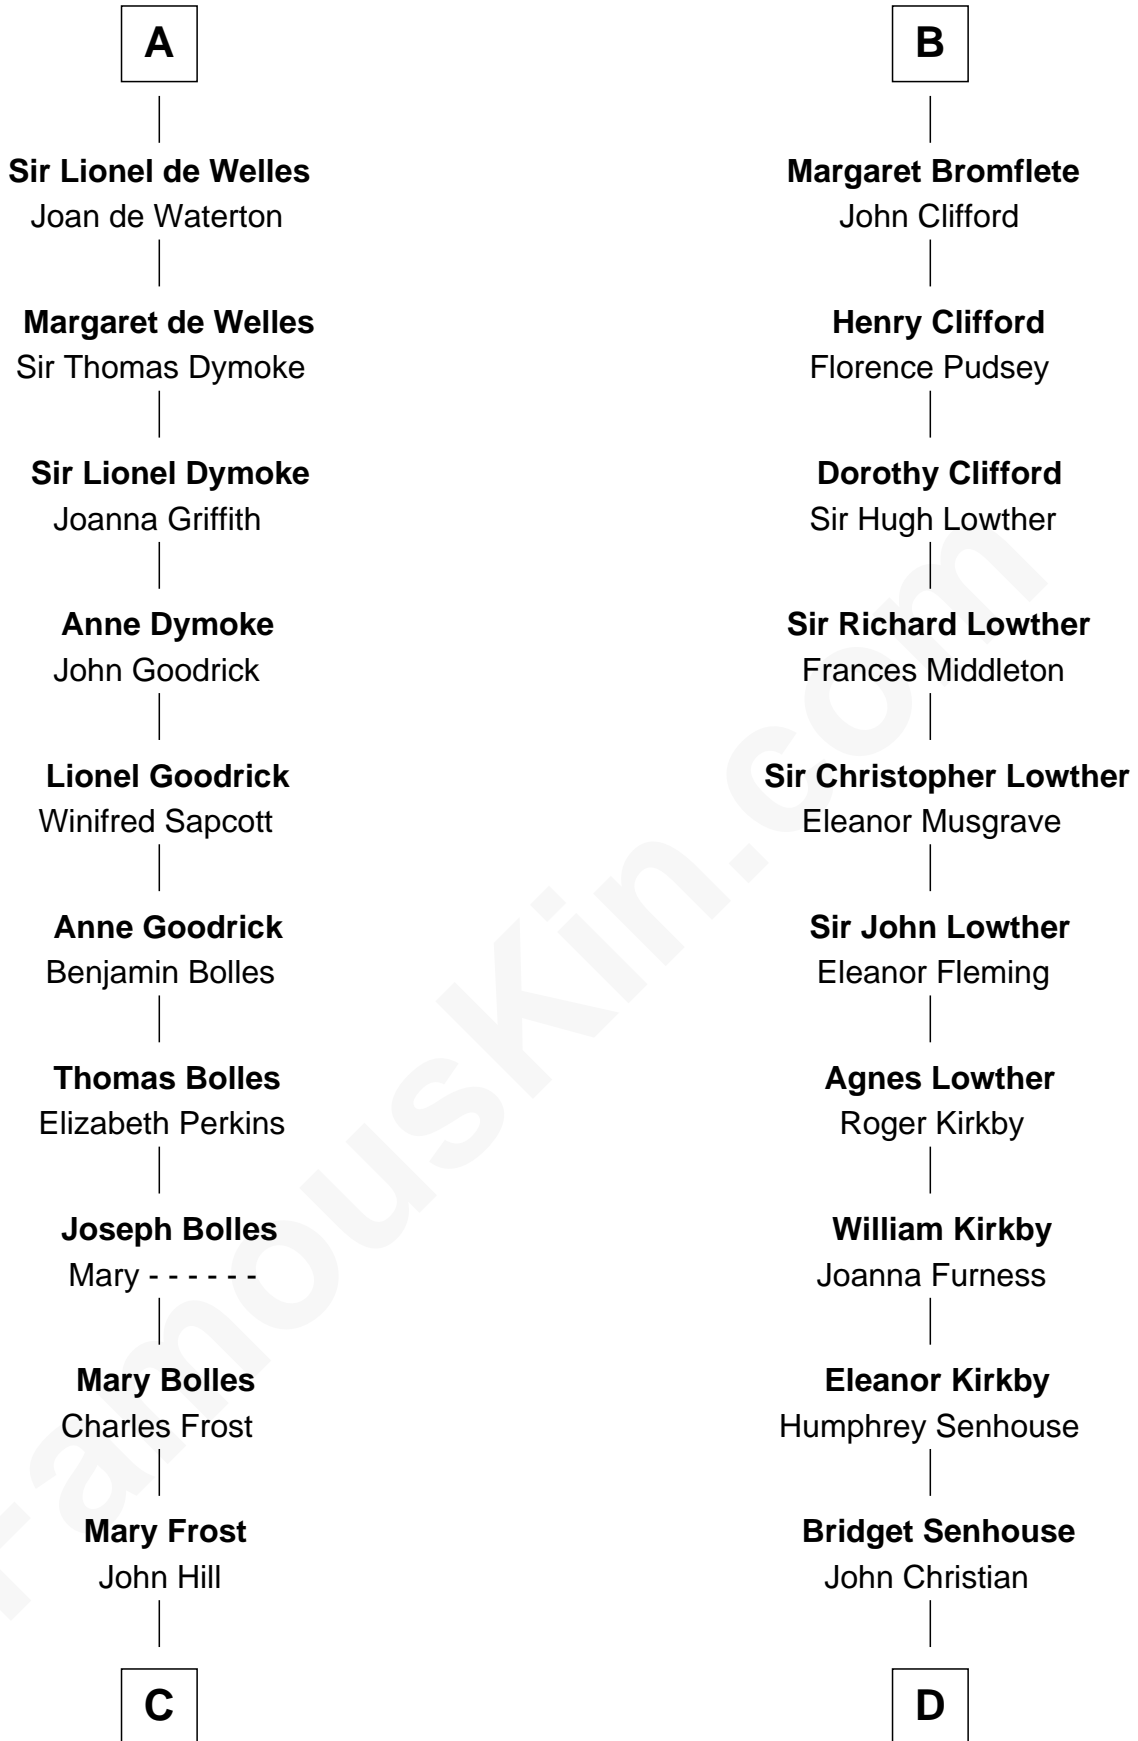

FamousKin.com Relationship Chart of

Ichabod Goodwin

27th Governor of New Hampshire

18th cousin 2 times removed of

Fletcher Christian

Leader of the mutiny on the Bounty

Sir Richard FitzRoy

Rose de Dover

C

Elisha Hill
Mary Plaisted

Hannah Hill
Dominicus Goodwin

Samuel Goodwin
Anna Thompson Gerrish

Ichabod Goodwin
27th Governor of New Hampshire

D

Charles Christian
Anne Dixon

Fletcher Christian
Leader of the mutiny on the Bounty