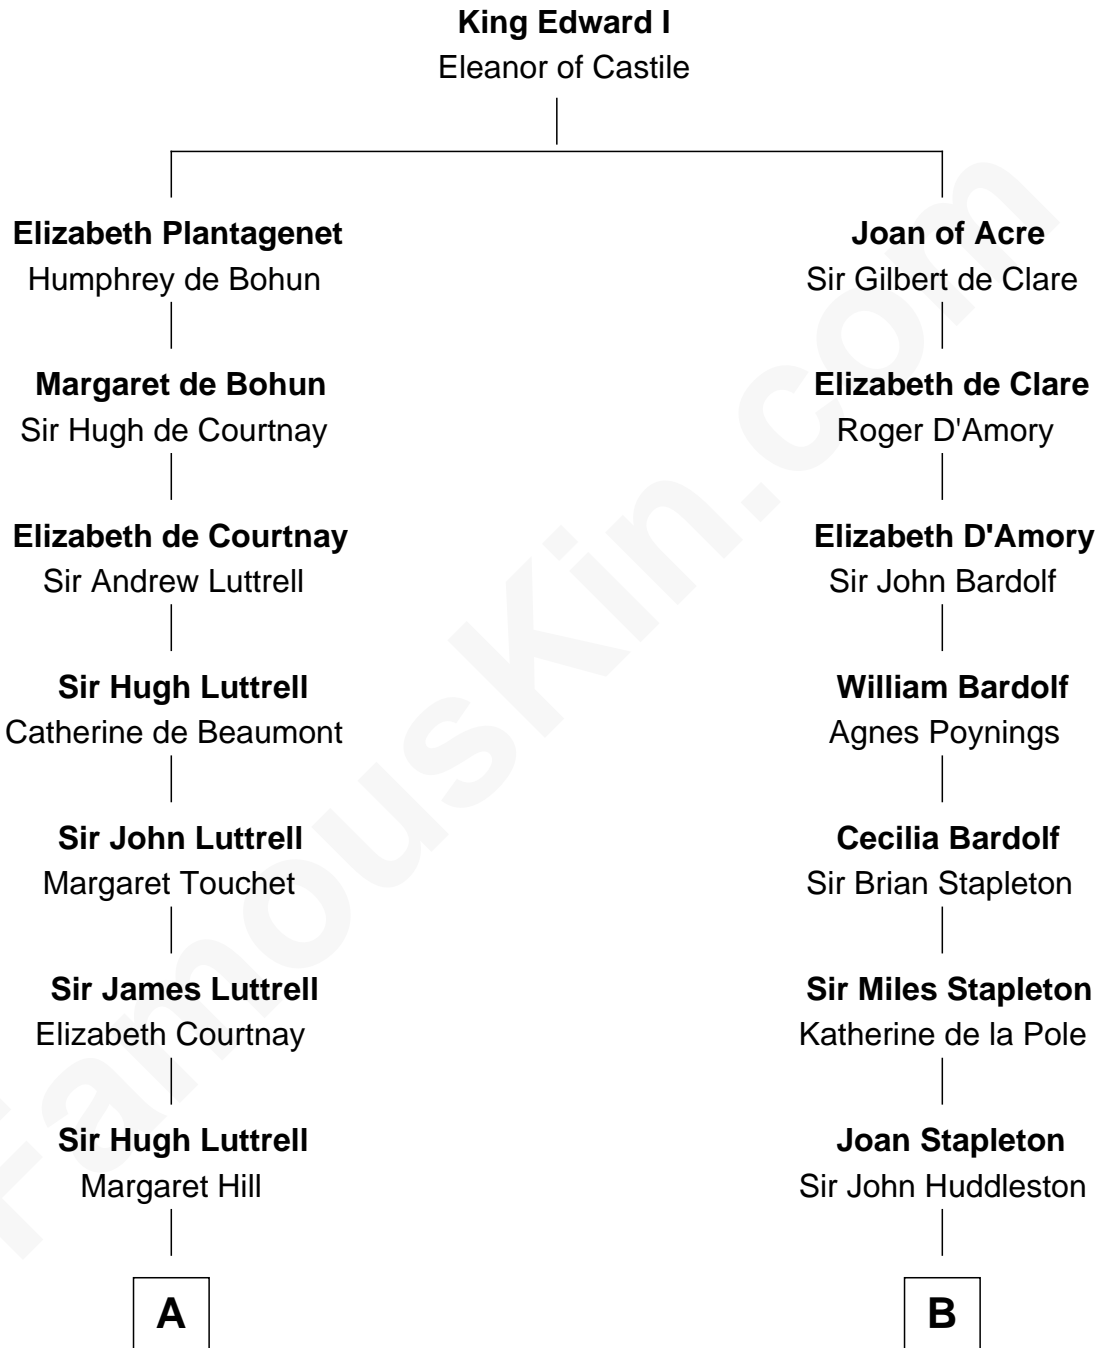

FamousKin.com Relationship Chart of

Ichabod Goodwin

27th Governor of New Hampshire

16th cousin of

Fletcher Christian

Leader of the mutiny on the Bounty

A

Eleanor Luttrell

Roger Yorke

Elizabeth Yorke

Edmund Percival

Christian Percival

Richard Lowle

Percival Lowell

Rebecca - - - - -

Joanna Lowell