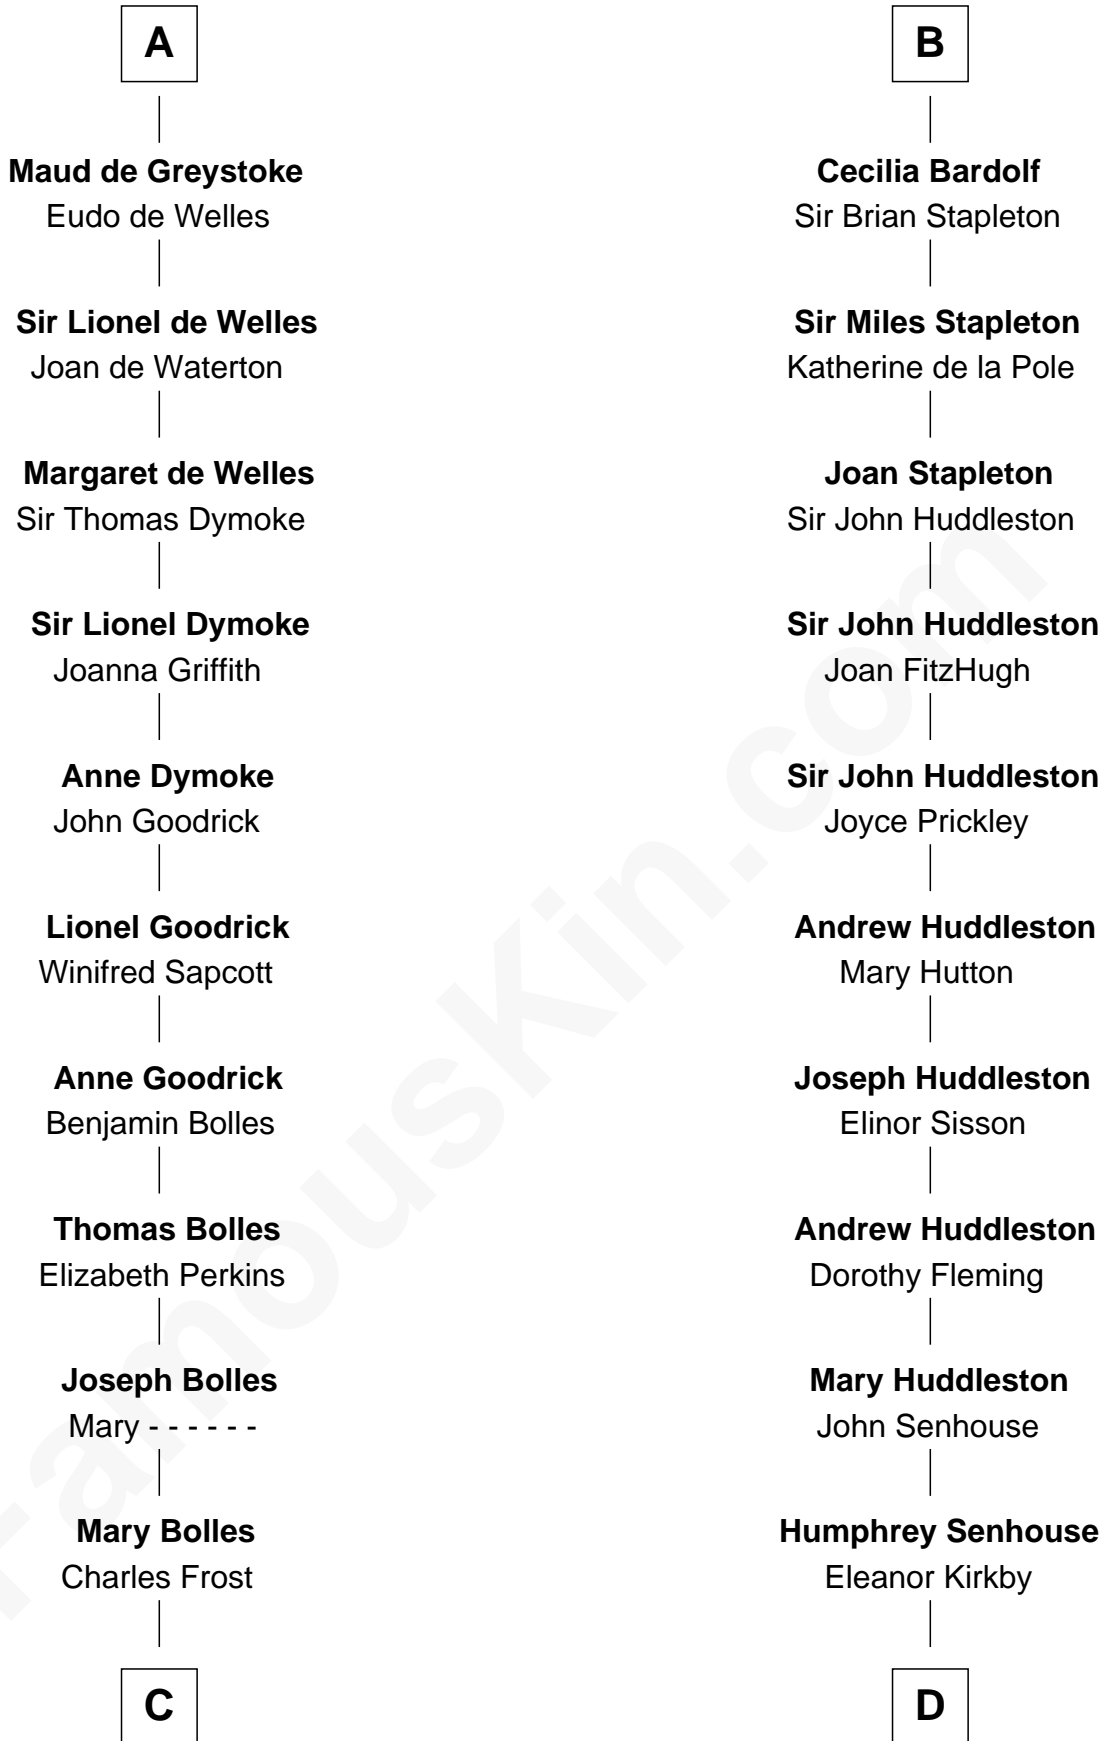

# FamousKin.com Relationship Chart of

**Ichabod Goodwin**

*27th Governor of New Hampshire*

**19th cousin 2 times removed of**

**Fletcher Christian**

*Leader of the mutiny on the Bounty*

**Bertrade de Montfort**

Hugh de Kevelioc

**C**

**Mary Frost**

John Hill

**Elisha Hill**

Mary Plaisted

**Hannah Hill**

Dominicus Goodwin

**Samuel Goodwin**

Anna Thompson Gerrish

**Ichabod Goodwin**

*27th Governor of New Hampshire*

**D**

**Bridget Senhouse**

John Christian

**Charles Christian**

Anne Dixon

**Fletcher Christian**

*Leader of the mutiny on the Bounty*

FamousKin.com