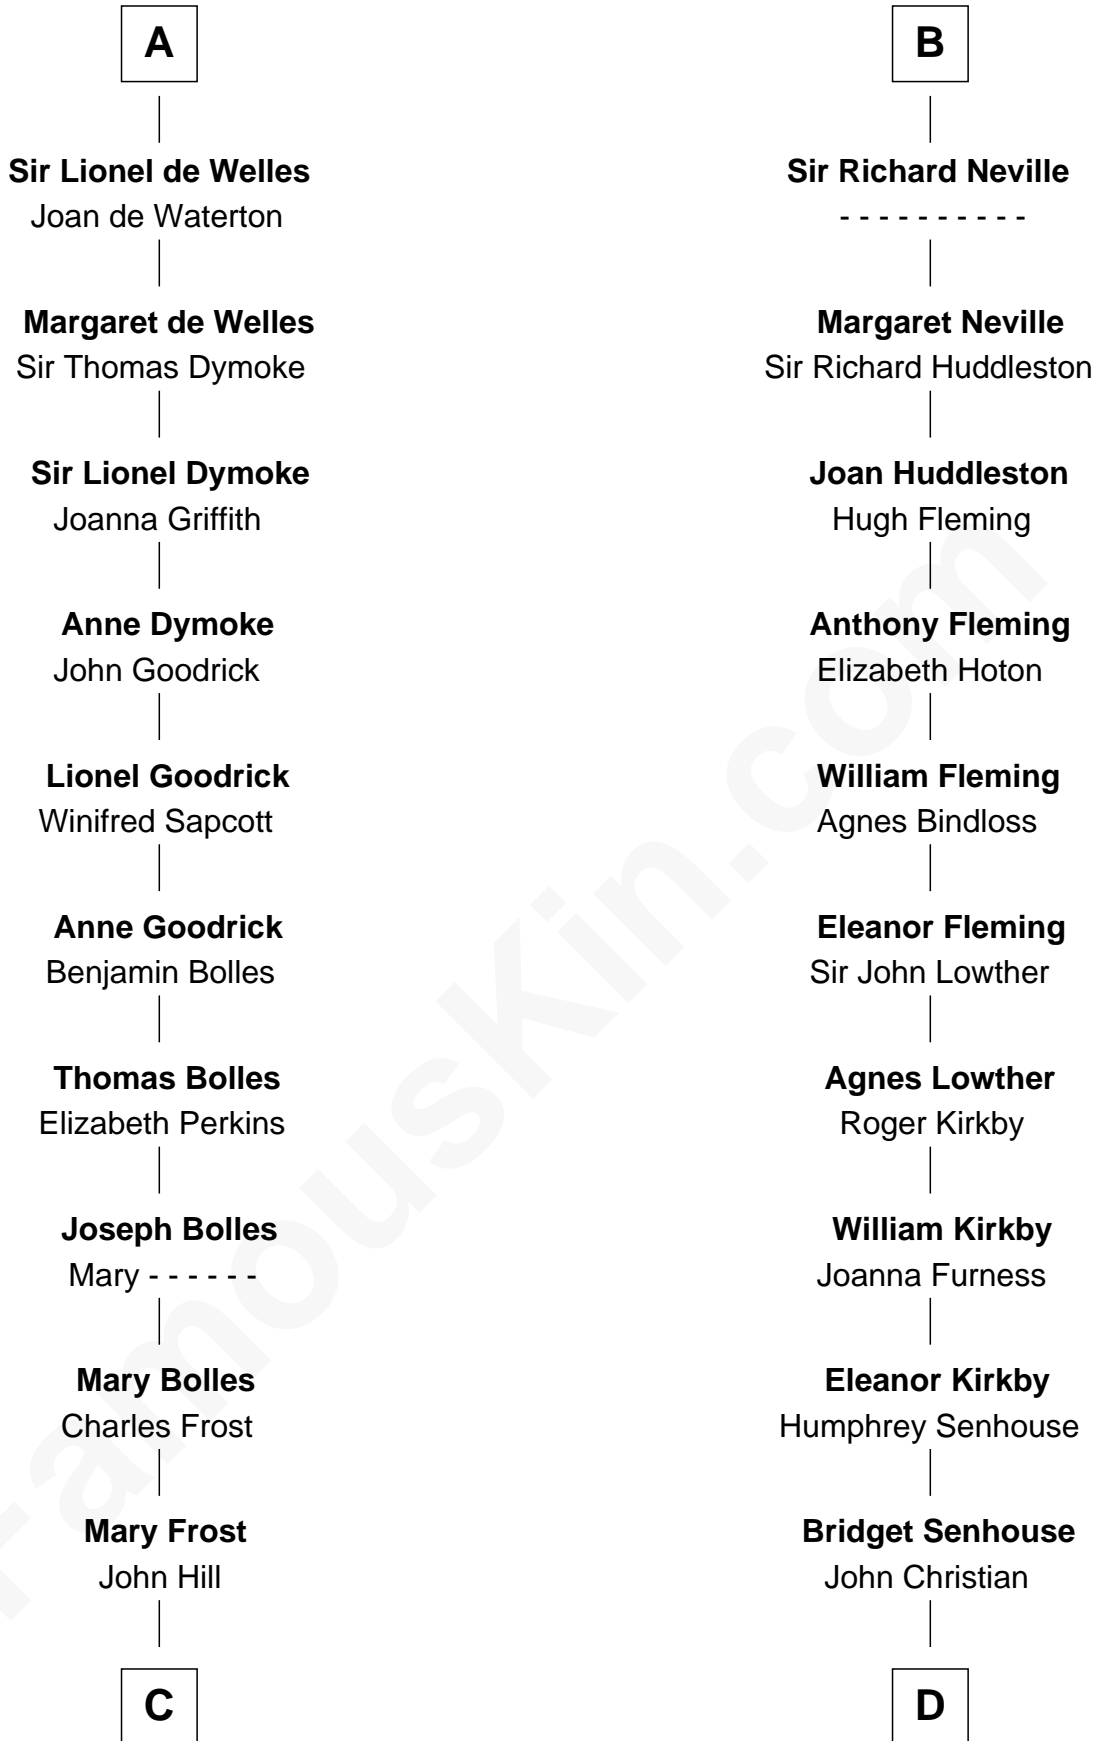

FamousKin.com Relationship Chart of

Ichabod Goodwin

27th Governor of New Hampshire

18th cousin 2 times removed of

Fletcher Christian

Leader of the mutiny on the Bounty

THE "BOUNTY" AT OAHU

C

Elisha Hill
Mary Plaisted

Hannah Hill
Dominicus Goodwin

Samuel Goodwin
Anna Thompson Gerrish

Ichabod Goodwin
27th Governor of New Hampshire

D

Charles Christian
Anne Dixon

Fletcher Christian
Leader of the mutiny on the Bounty