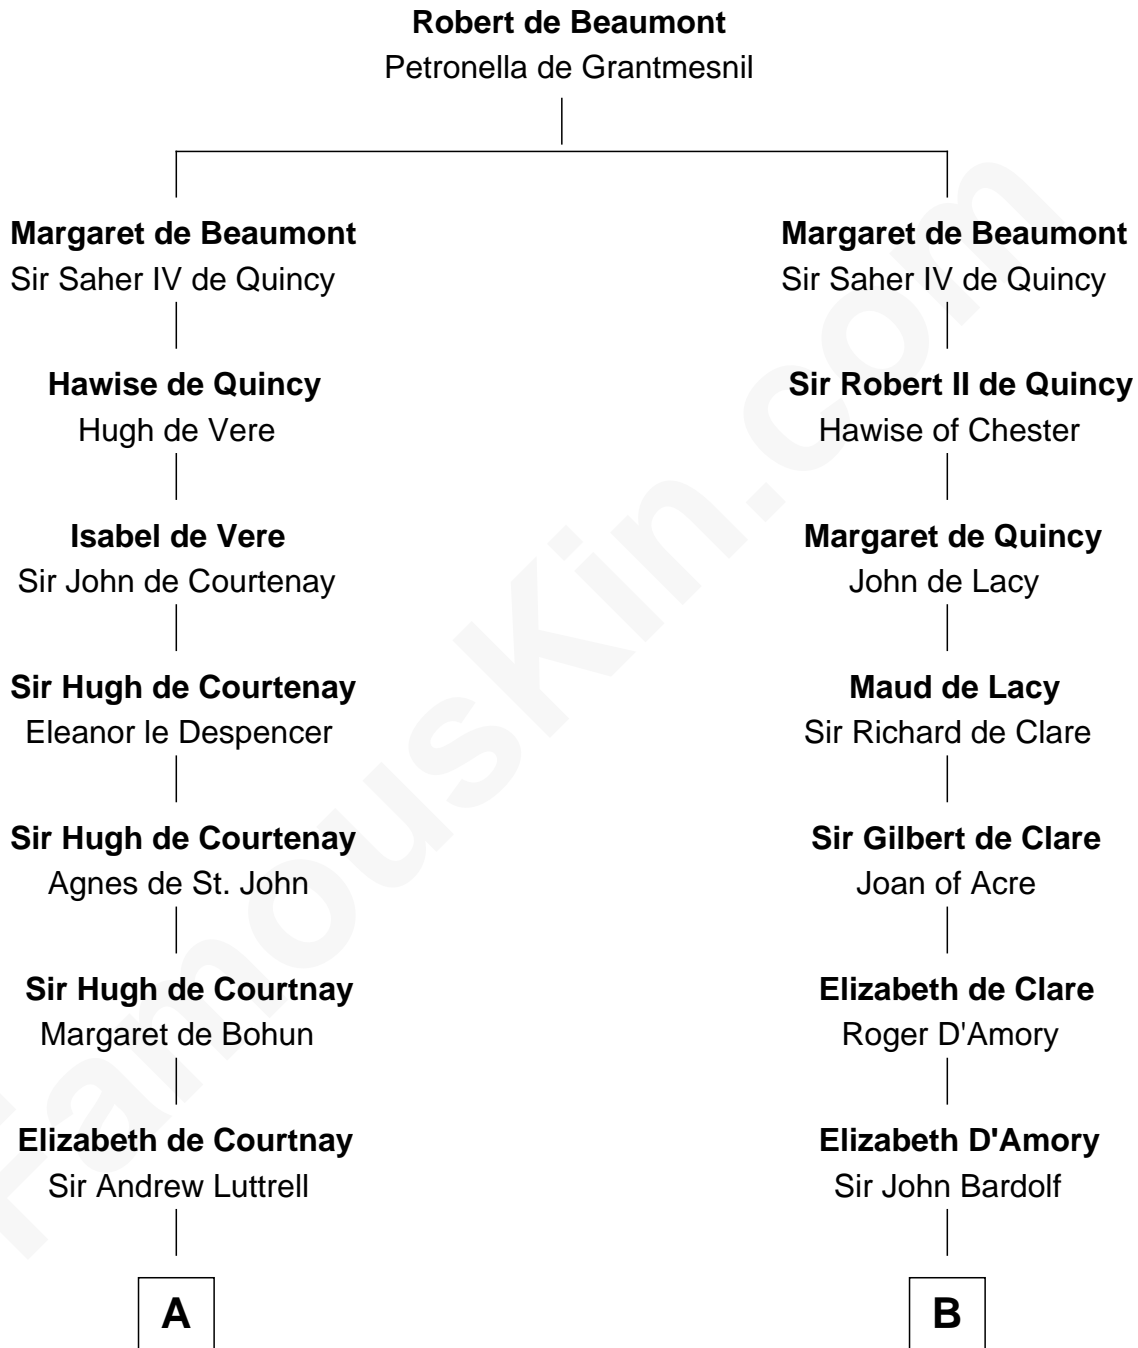

FamousKin.com

Relationship Chart of

Ichabod Goodwin

27th Governor of New Hampshire

20th cousin of

Fletcher Christian

Leader of the mutiny on the Bounty

THE "BOUNTY" BY OSWALD

Fletcher Christian

Leader of the mutiny on the Bounty