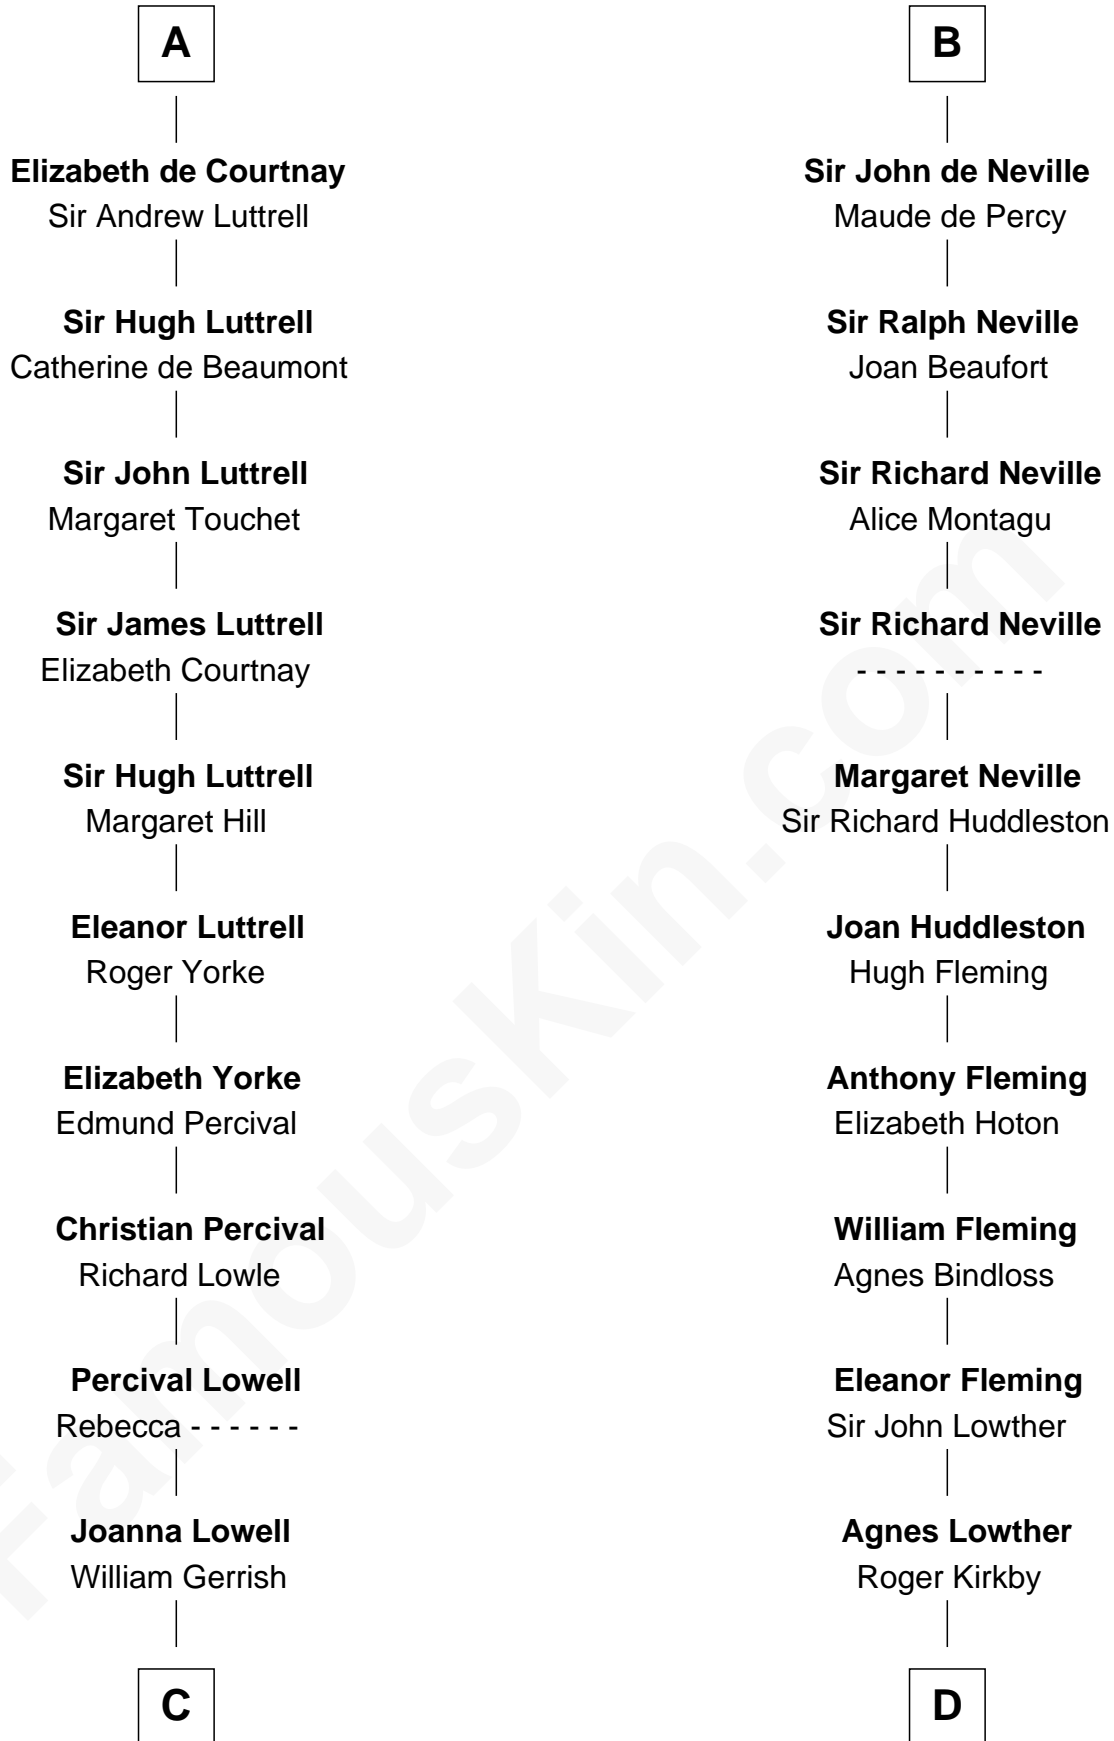

FamousKin.com Relationship Chart of

Ichabod Goodwin

27th Governor of New Hampshire

21st cousin of

Fletcher Christian

Leader of the mutiny on the Bounty

THE "BOUNTY" AT OAHU

C

John Gerrish
Elizabeth Waldron

Col. Timothy Gerrish
Sarah Elliot

Col. Joseph Gerrish
Anna Thompson

Anna Thompson Gerrish
Samuel Goodwin

Ichabod Goodwin
27th Governor of New Hampshire

D

William Kirkby
Joanna Furness

Eleanor Kirkby
Humphrey Senhouse

Bridget Senhouse
John Christian

Charles Christian
Anne Dixon

Fletcher Christian
Leader of the mutiny on the Bounty