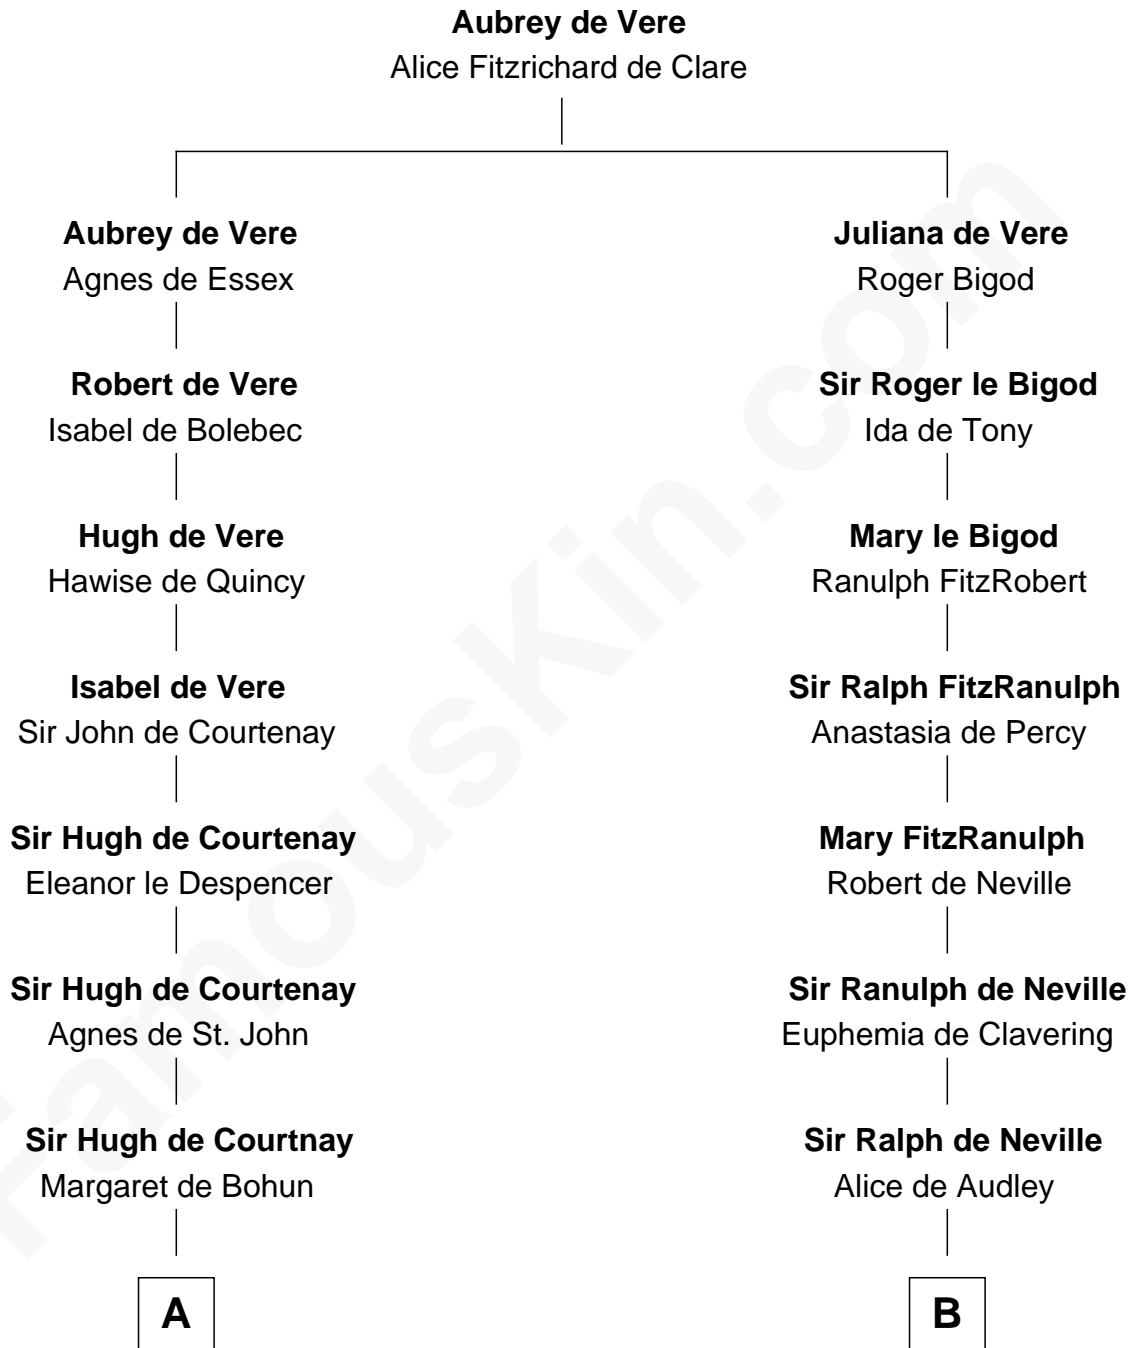

FamousKin.com Relationship Chart of

Ichabod Goodwin

27th Governor of New Hampshire

21st cousin of

Fletcher Christian

Leader of the mutiny on the Bounty

THE "BOUNTY" AT OAHU

C

John Gerrish
Elizabeth Waldron

Col. Timothy Gerrish
Sarah Elliot

Col. Joseph Gerrish
Anna Thompson

Anna Thompson Gerrish
Samuel Goodwin

Ichabod Goodwin
27th Governor of New Hampshire

D

William Kirkby
Joanna Furness

Eleanor Kirkby
Humphrey Senhouse

Bridget Senhouse
John Christian

Charles Christian
Anne Dixon

Fletcher Christian
Leader of the mutiny on the Bounty