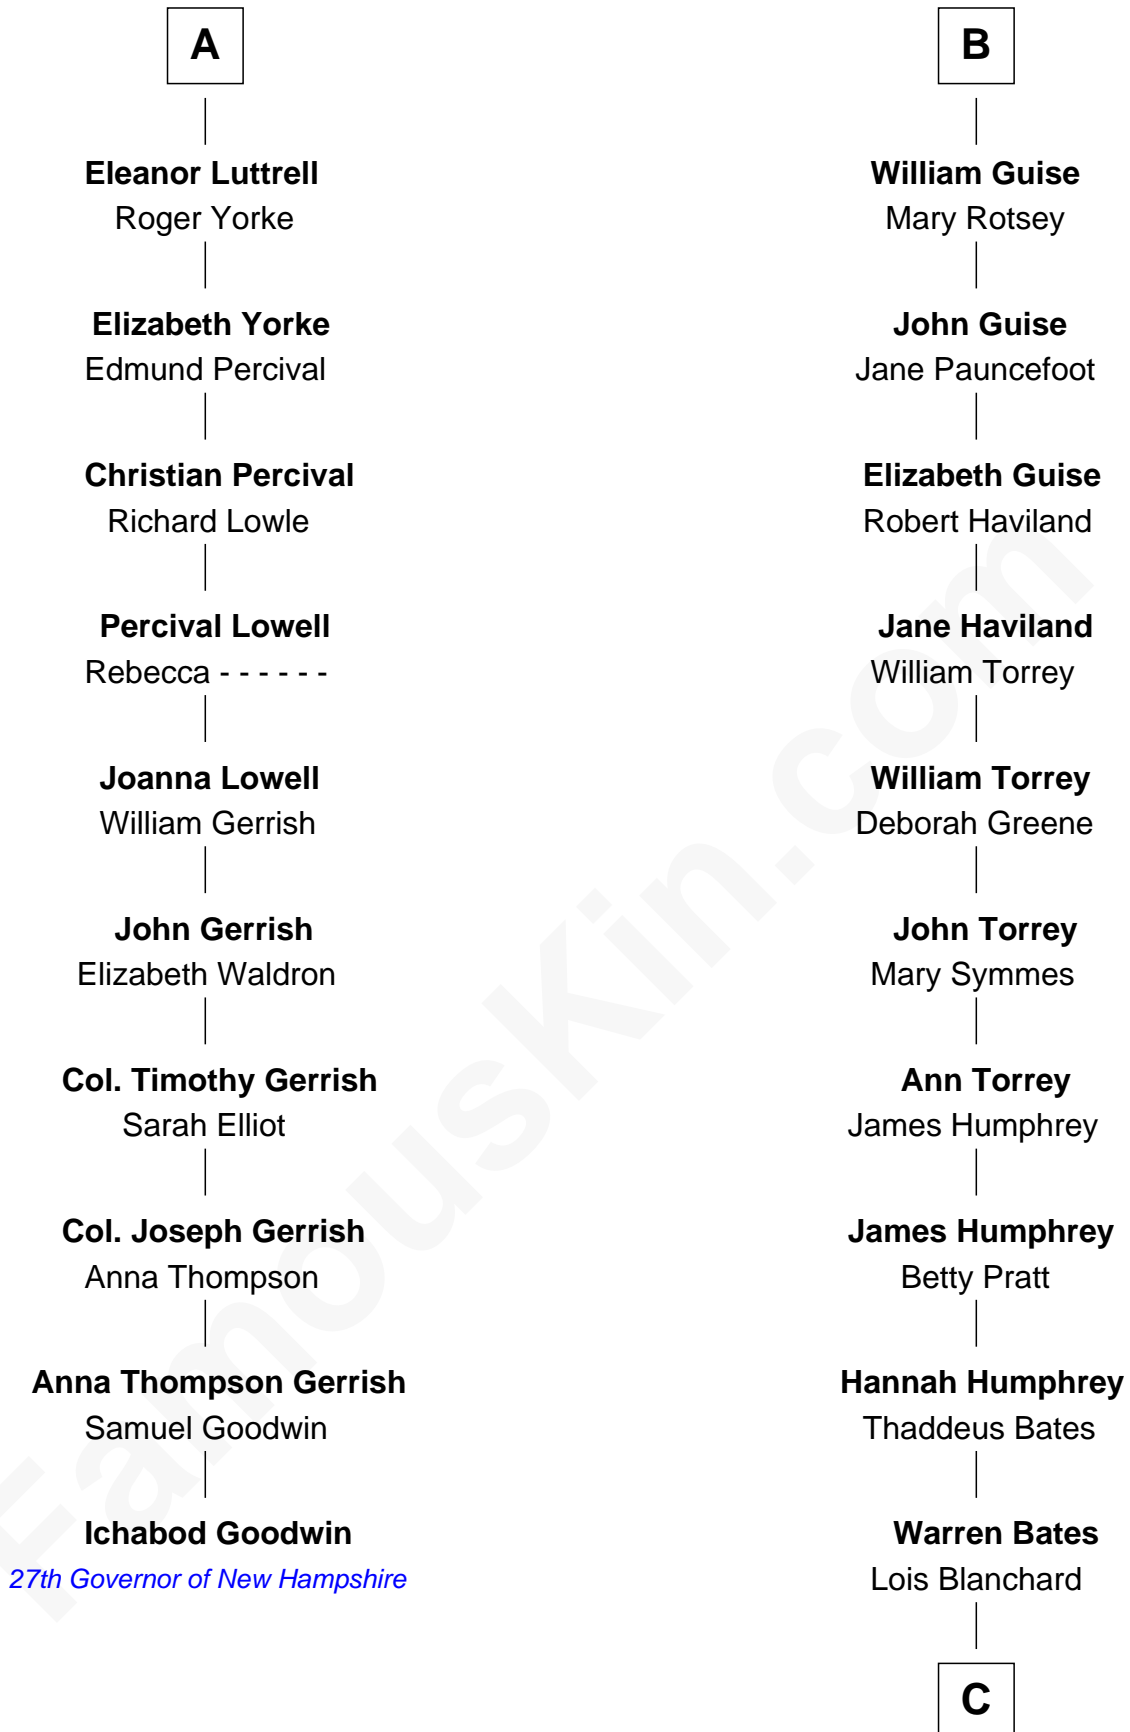

FamousKin.com Relationship Chart of

Ichabod Goodwin

27th Governor of New Hampshire

16th cousin 5 times removed of

Hal Holbrook

TV and Movie Actor

C

Jane White Bates

Allen Vining

Lois Bates Vining

George Holbrook

Allen Vining Holbrook

Minnie Alberta Rowe

Harold Rowe Holbrook

Aileen R. Davenport

Hal Holbrook