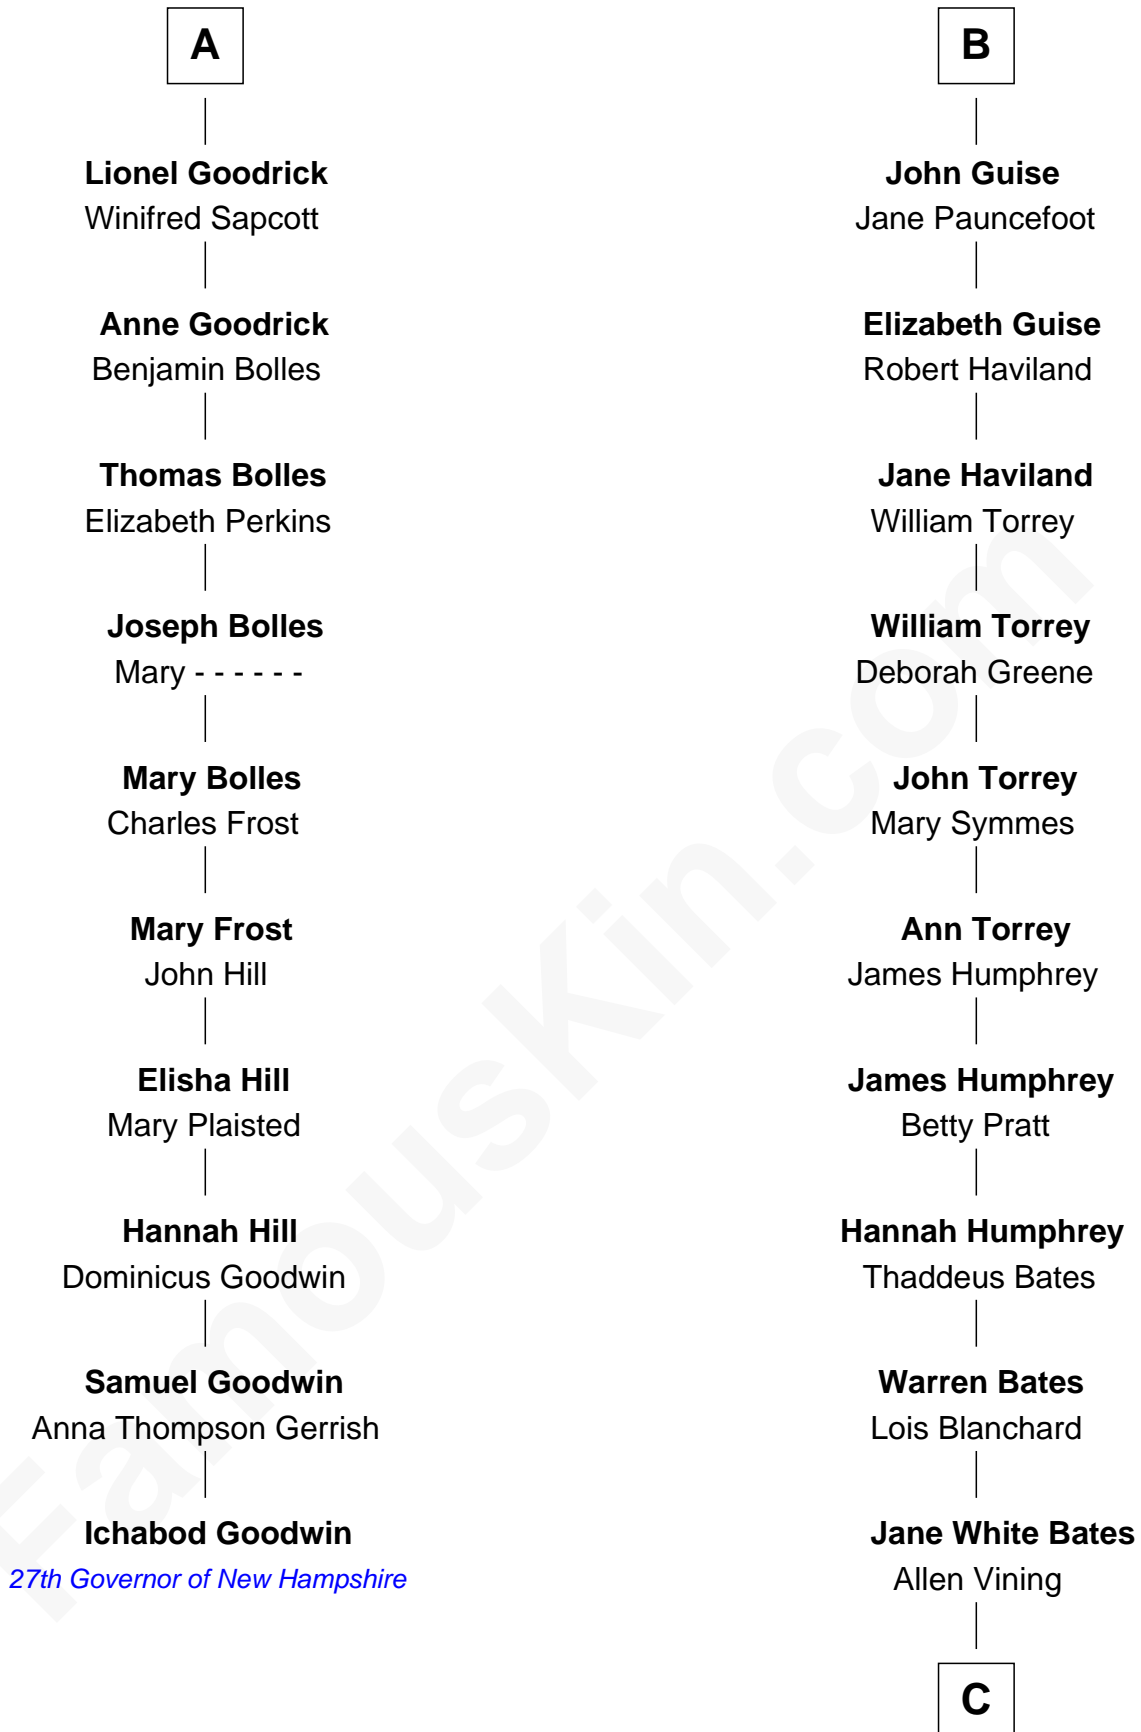

# FamousKin.com Relationship Chart of

**Ichabod Goodwin**

*27th Governor of New Hampshire*

**16th cousin 4 times removed of**

**Hal Holbrook**

*TV and Movie Actor*

**C**

—  
**Lois Bates Vining**

George Holbrook

—  
**Allen Vining Holbrook**

Minnie Alberta Rowe

—  
**Harold Rowe Holbrook**

Aileen R. Davenport

—  
**Hal Holbrook**

*TV and Movie Actor*

FamousKin.com