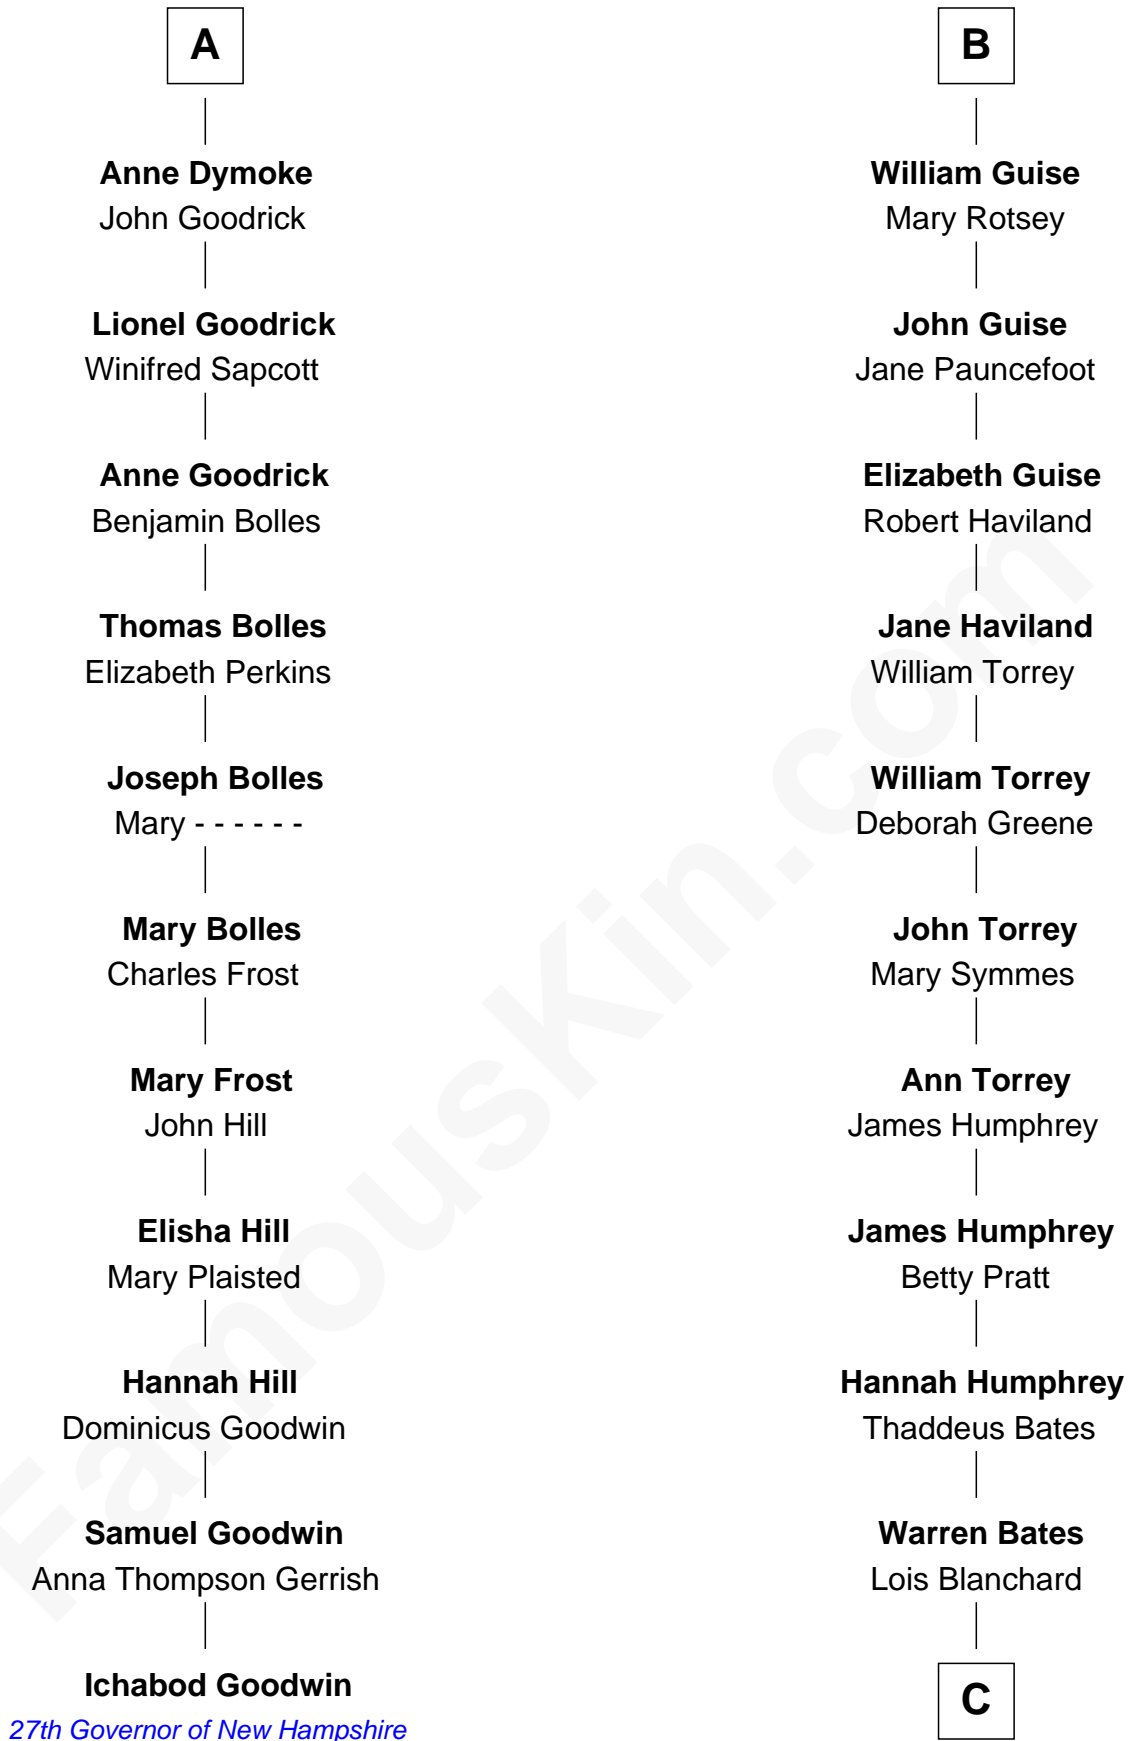

FamousKin.com Relationship Chart of

Ichabod Goodwin

27th Governor of New Hampshire

17th cousin 4 times removed of

Hal Holbrook

TV and Movie Actor

Henry Plantagenet

Maud de Chaworth

C

Jane White Bates

Allen Vining

Lois Bates Vining

George Holbrook

Allen Vining Holbrook

Minnie Alberta Rowe

Harold Rowe Holbrook