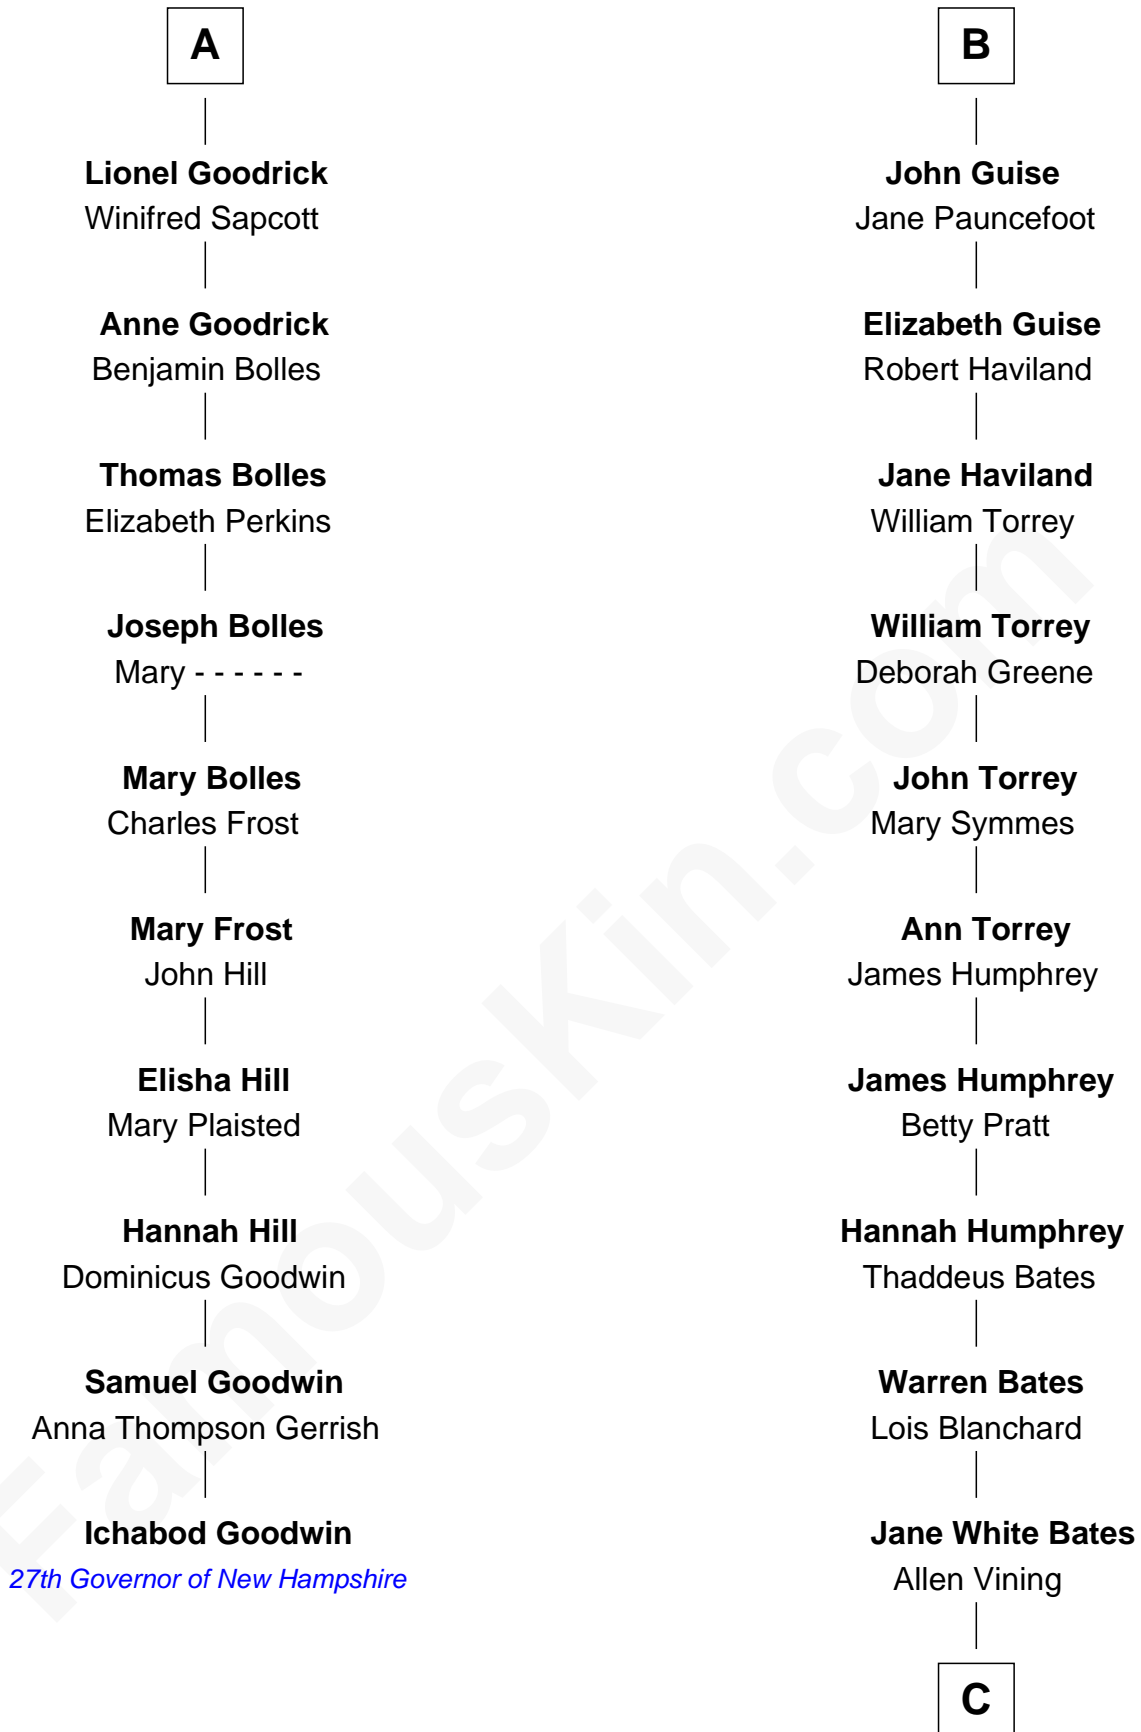

FamousKin.com Relationship Chart of

Ichabod Goodwin

27th Governor of New Hampshire

16th cousin 4 times removed of

Hal Holbrook

TV and Movie Actor

Sir William de Ros
Margery de Badlesmere

C

Lois Bates Vining

George Holbrook

Allen Vining Holbrook

Minnie Alberta Rowe

Harold Rowe Holbrook

Aileen R. Davenport

Hal Holbrook

TV and Movie Actor