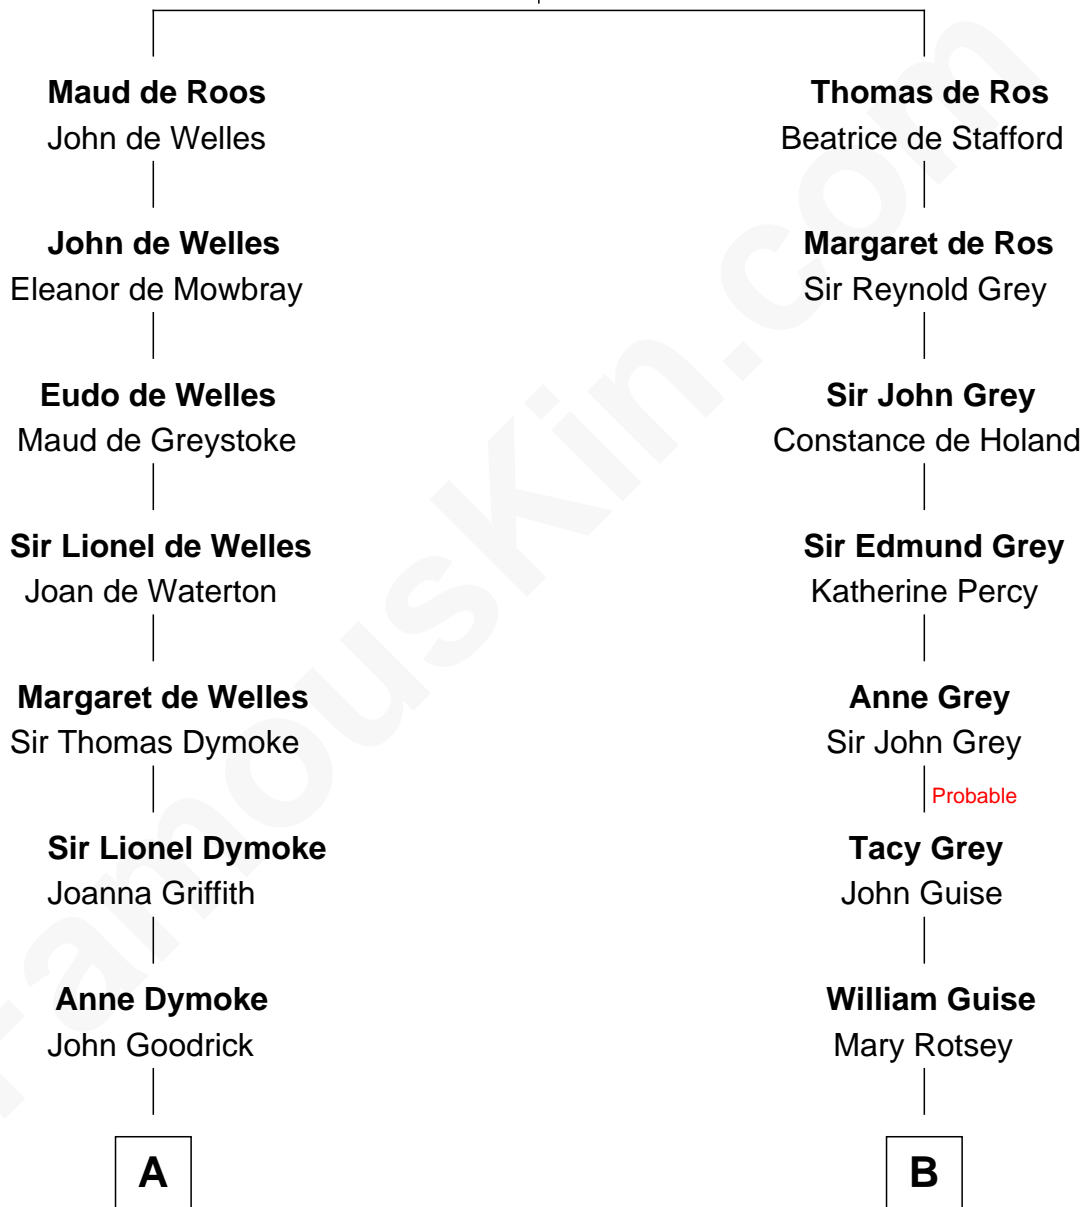

FamousKin.com Relationship Chart of

Ichabod Goodwin

27th Governor of New Hampshire

16th cousin 4 times removed of

Hal Holbrook

TV and Movie Actor

Sir William de Ros
Margery de Badlesmere

C

Lois Bates Vining

George Holbrook

Allen Vining Holbrook

Minnie Alberta Rowe

Harold Rowe Holbrook

Aileen R. Davenport

Hal Holbrook

TV and Movie Actor