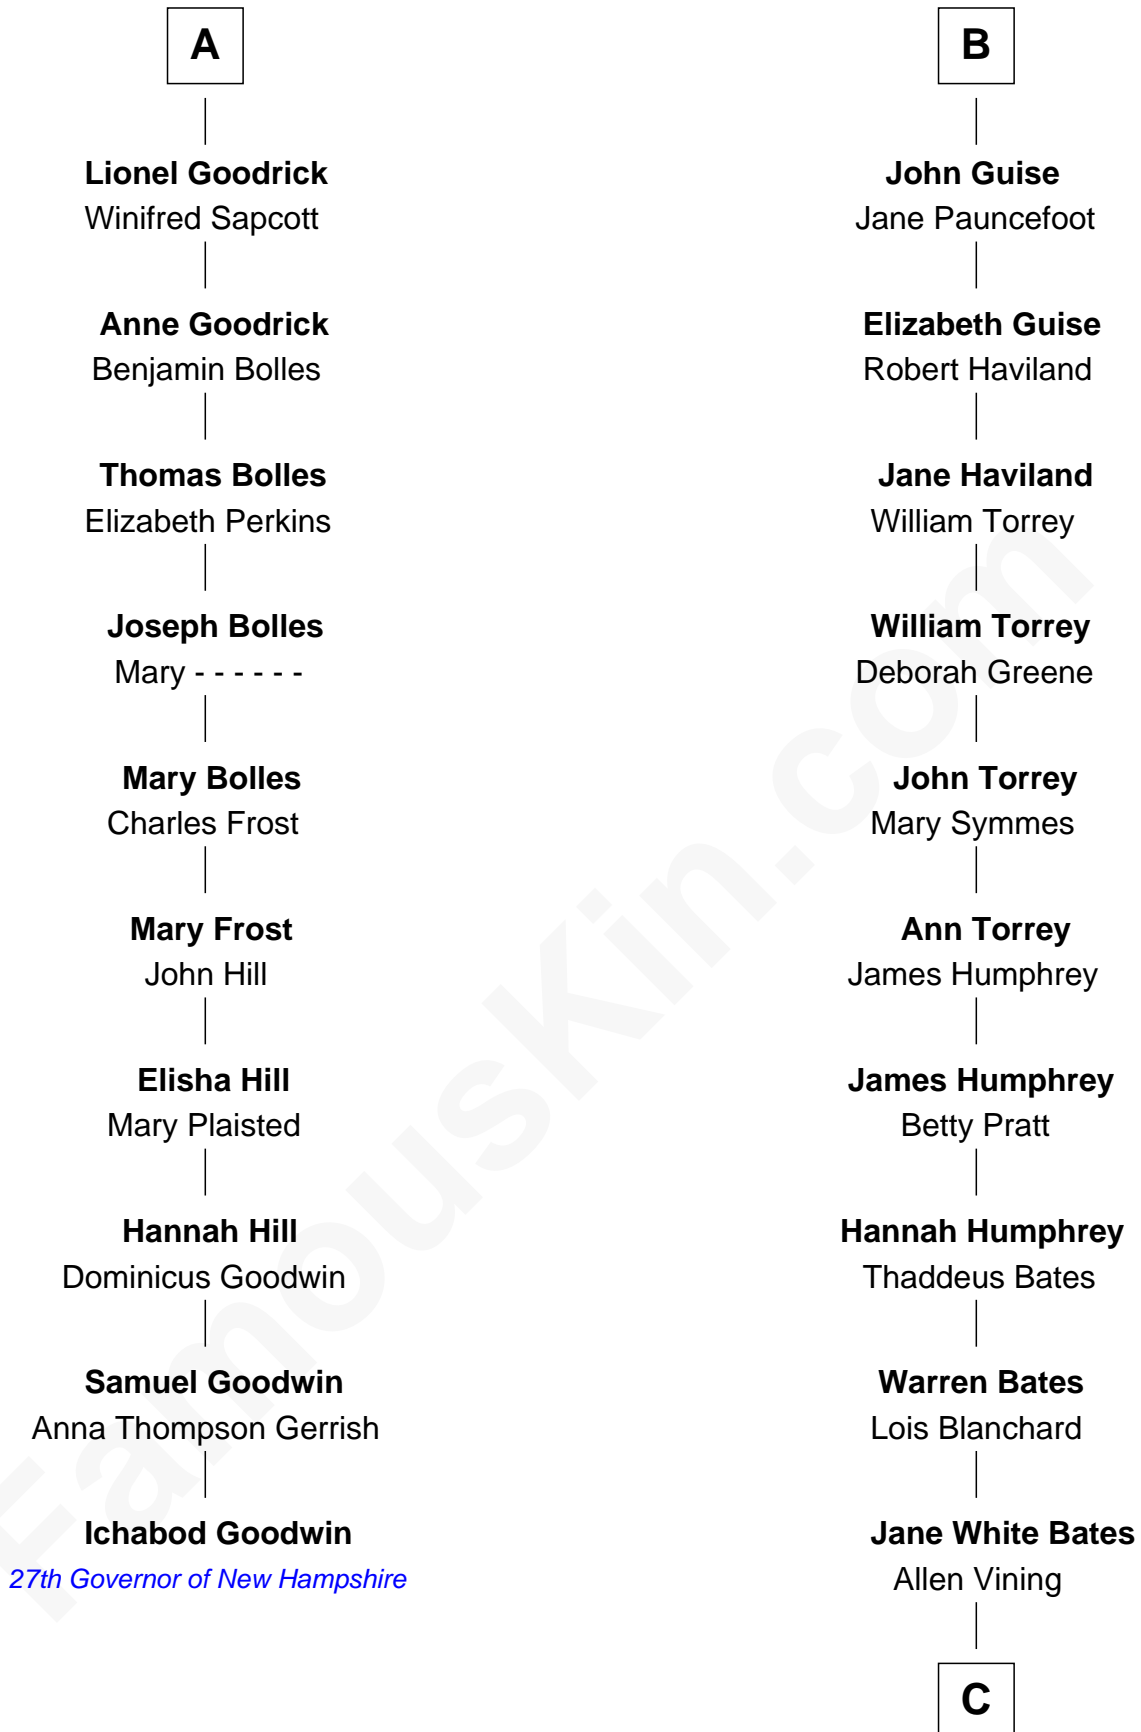

FamousKin.com Relationship Chart of

Ichabod Goodwin

27th Governor of New Hampshire

16th cousin 4 times removed of

Hal Holbrook

TV and Movie Actor

Sir Henry de Percy

Idoine de Clifford

C

Lois Bates Vining

George Holbrook

Allen Vining Holbrook

Minnie Alberta Rowe

Harold Rowe Holbrook

Aileen R. Davenport

Hal Holbrook