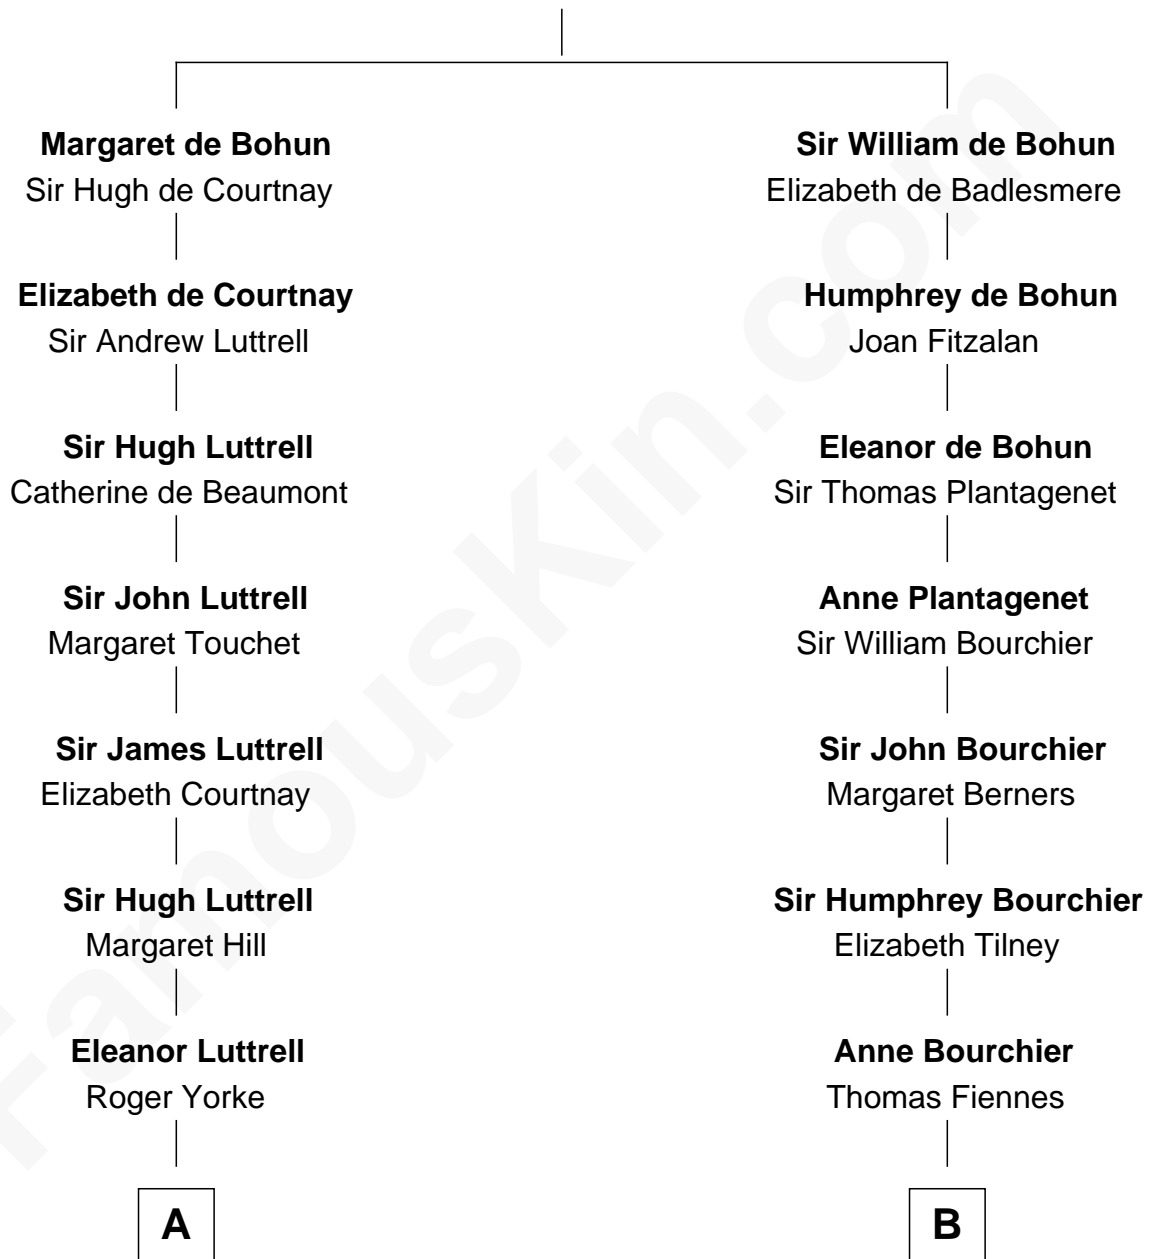

# FamousKin.com Relationship Chart of

**Ichabod Goodwin**

*27th Governor of New Hampshire*

15th cousin 6 times removed of

**Ali Wentworth**

*TV Actress and Comedienne*

**Humphrey de Bohun**

Elizabeth Plantagenet

C

**Charles Wyllys Elliott**

Mary Green White

**Howard Elliott**

Janet January

**Janet January Elliott**

Richard Bryant Hobart

**Mable Bryant Hobart**

Eric Bartlett Wentworth

**Ali Wentworth**

*TV Actress and Comedienne*