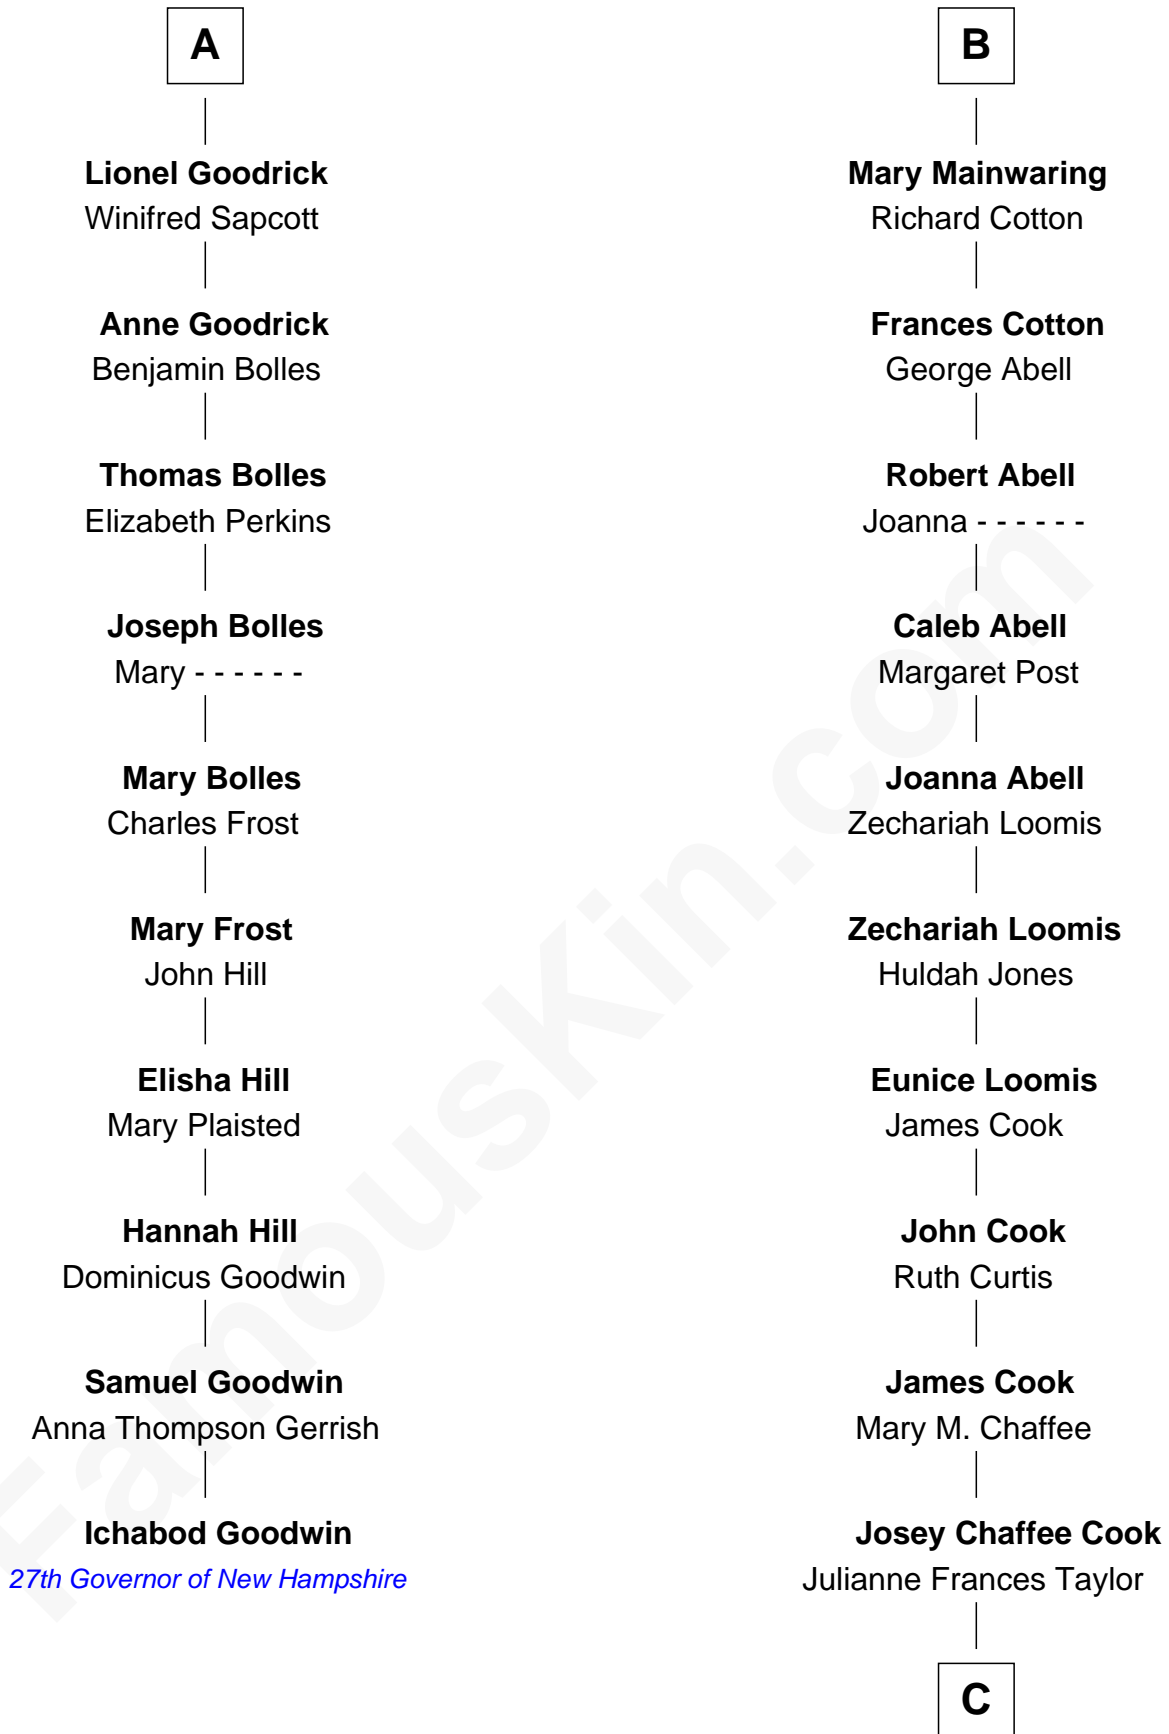

FamousKin.com Relationship Chart of

Ichabod Goodwin

27th Governor of New Hampshire

16th cousin 4 times removed of

Amber Stevens West

TV and Movie Actress

Sir Thomas de Beauchamp

Katherine de Mortimer

C

Frances Jemima Cook

Albert Baas

LaVerne M. Baas

Keith Karl Ingstad

Terry Keith Ingstad

Beverly Jean Cunningham

Amber Stevens West