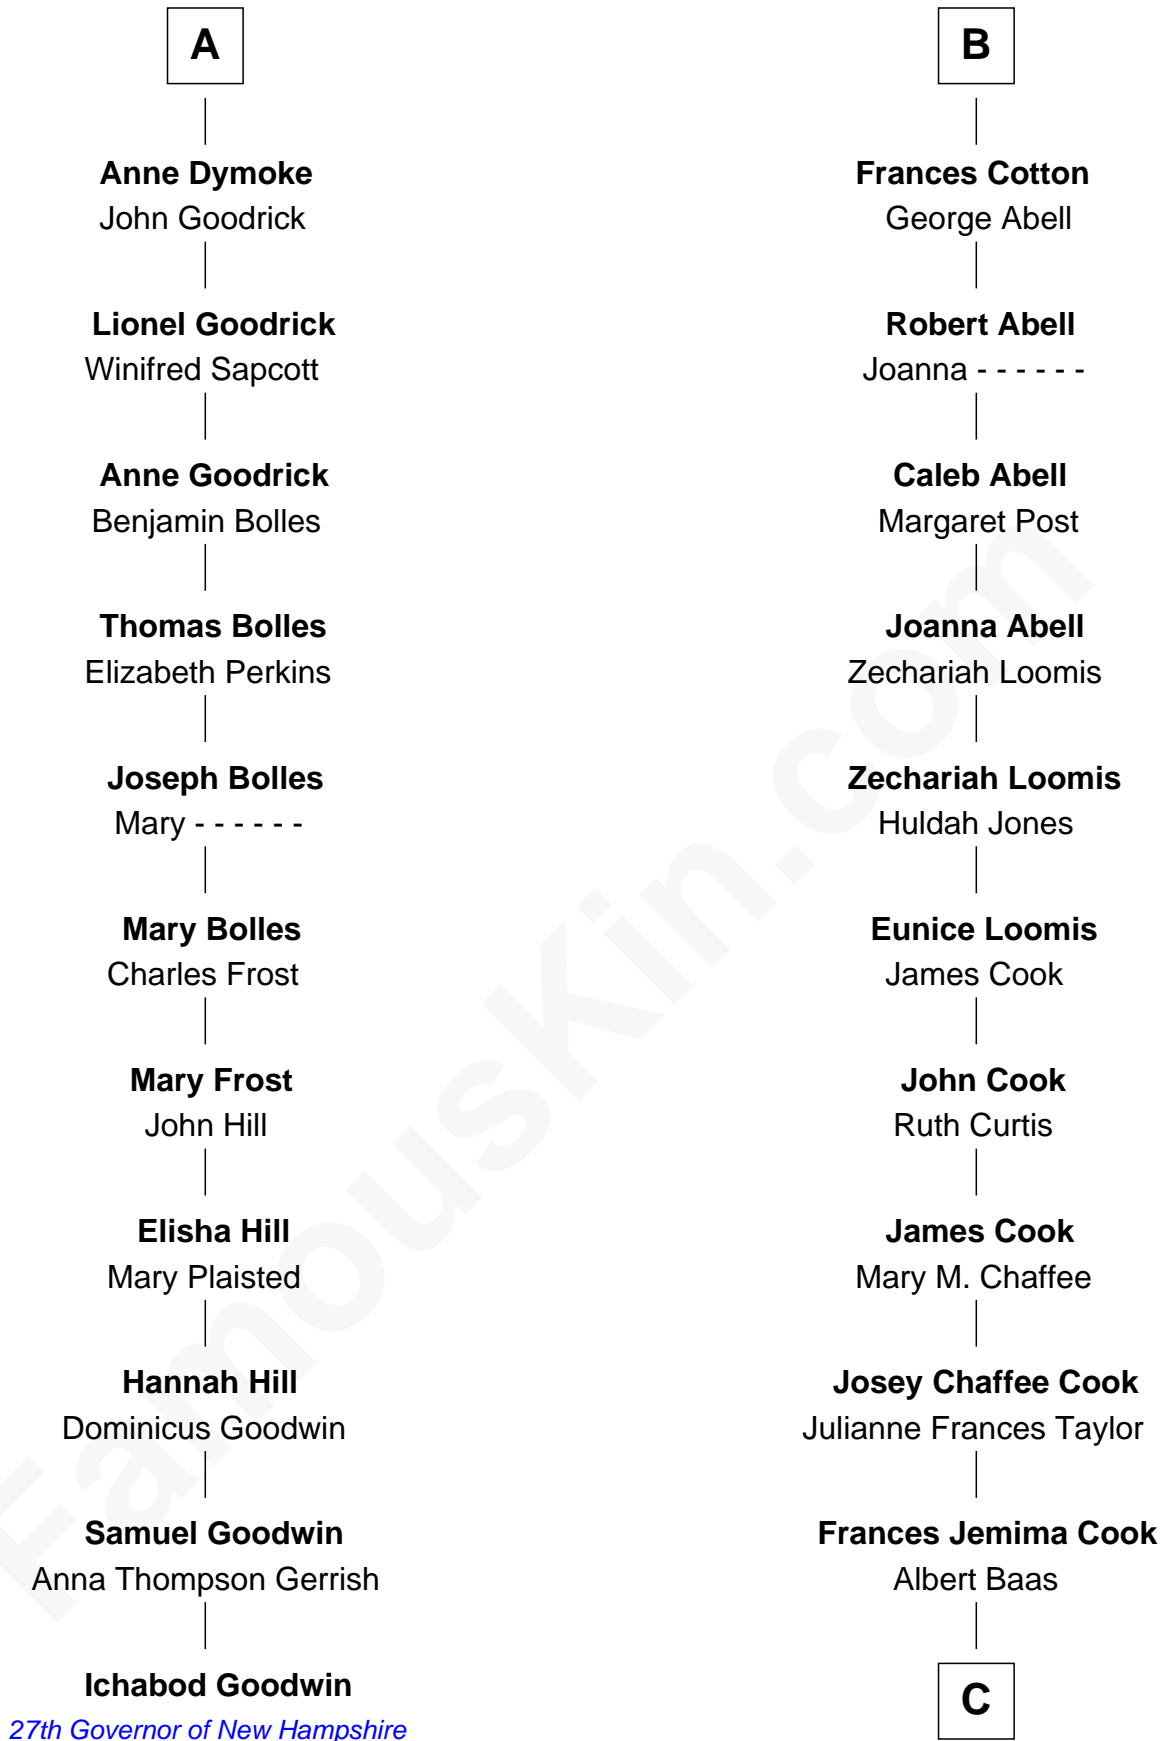

FamousKin.com Relationship Chart of

Ichabod Goodwin

27th Governor of New Hampshire

17th cousin 2 times removed of

Amber Stevens West

TV and Movie Actress

Sir Maurice de Berkeley

Eve la Zouche

C

LaVerne M. Baas

Keith Karl Ingstad

Terry Keith Ingstad

Beverly Jean Cunningham

Amber Stevens West

TV and Movie Actress