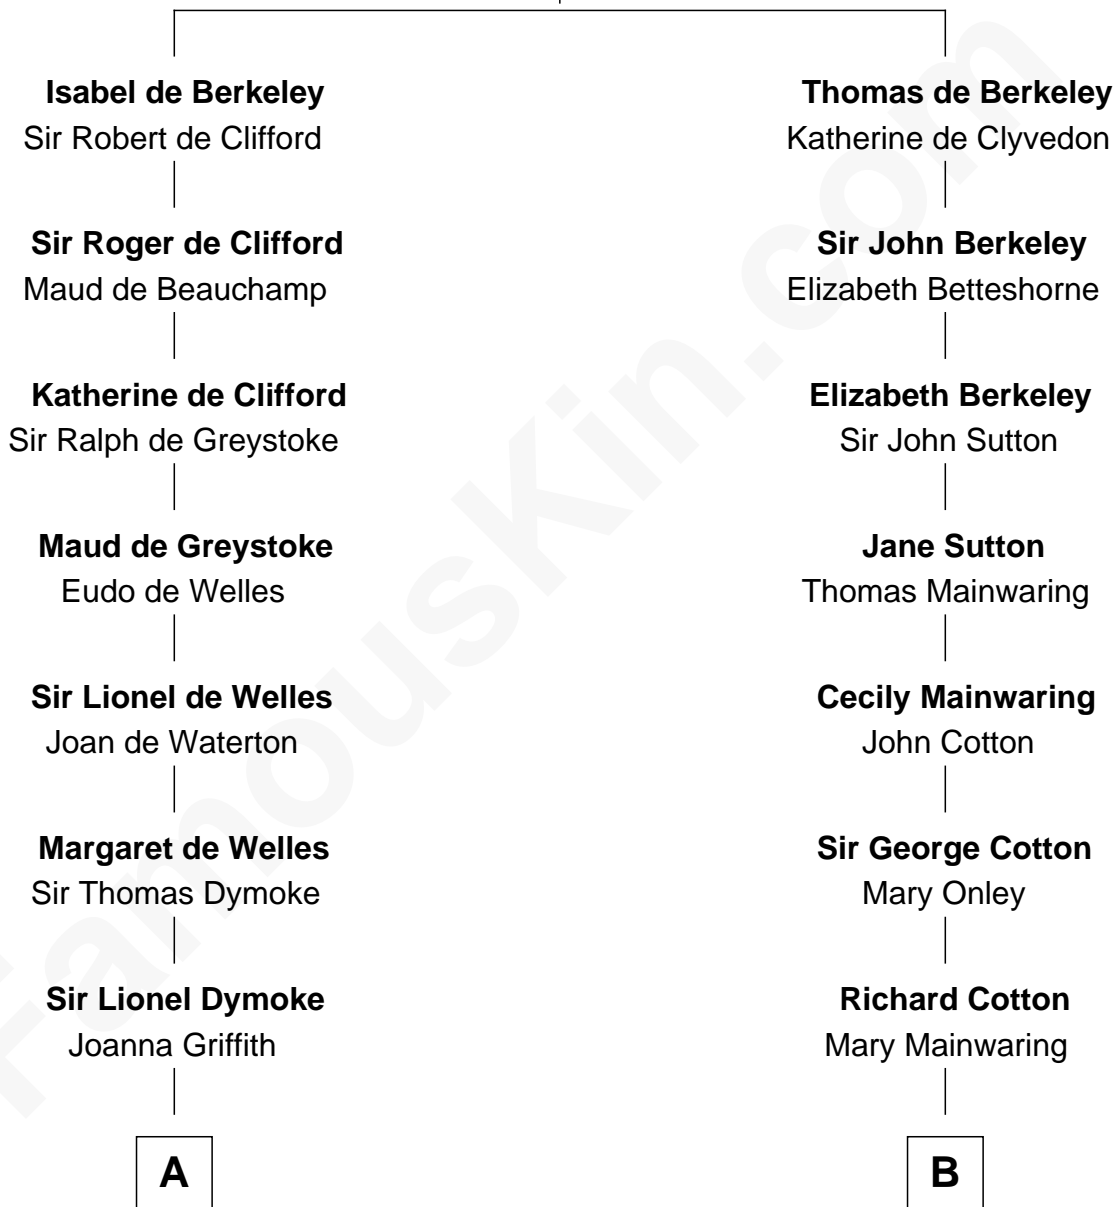

FamousKin.com Relationship Chart of

Ichabod Goodwin

27th Governor of New Hampshire

17th cousin 2 times removed of

Amber Stevens West

TV and Movie Actress

Sir Maurice de Berkeley

Eve la Zouche

C

LaVerne M. Baas

Keith Karl Ingstad

Terry Keith Ingstad

Beverly Jean Cunningham

Amber Stevens West

TV and Movie Actress