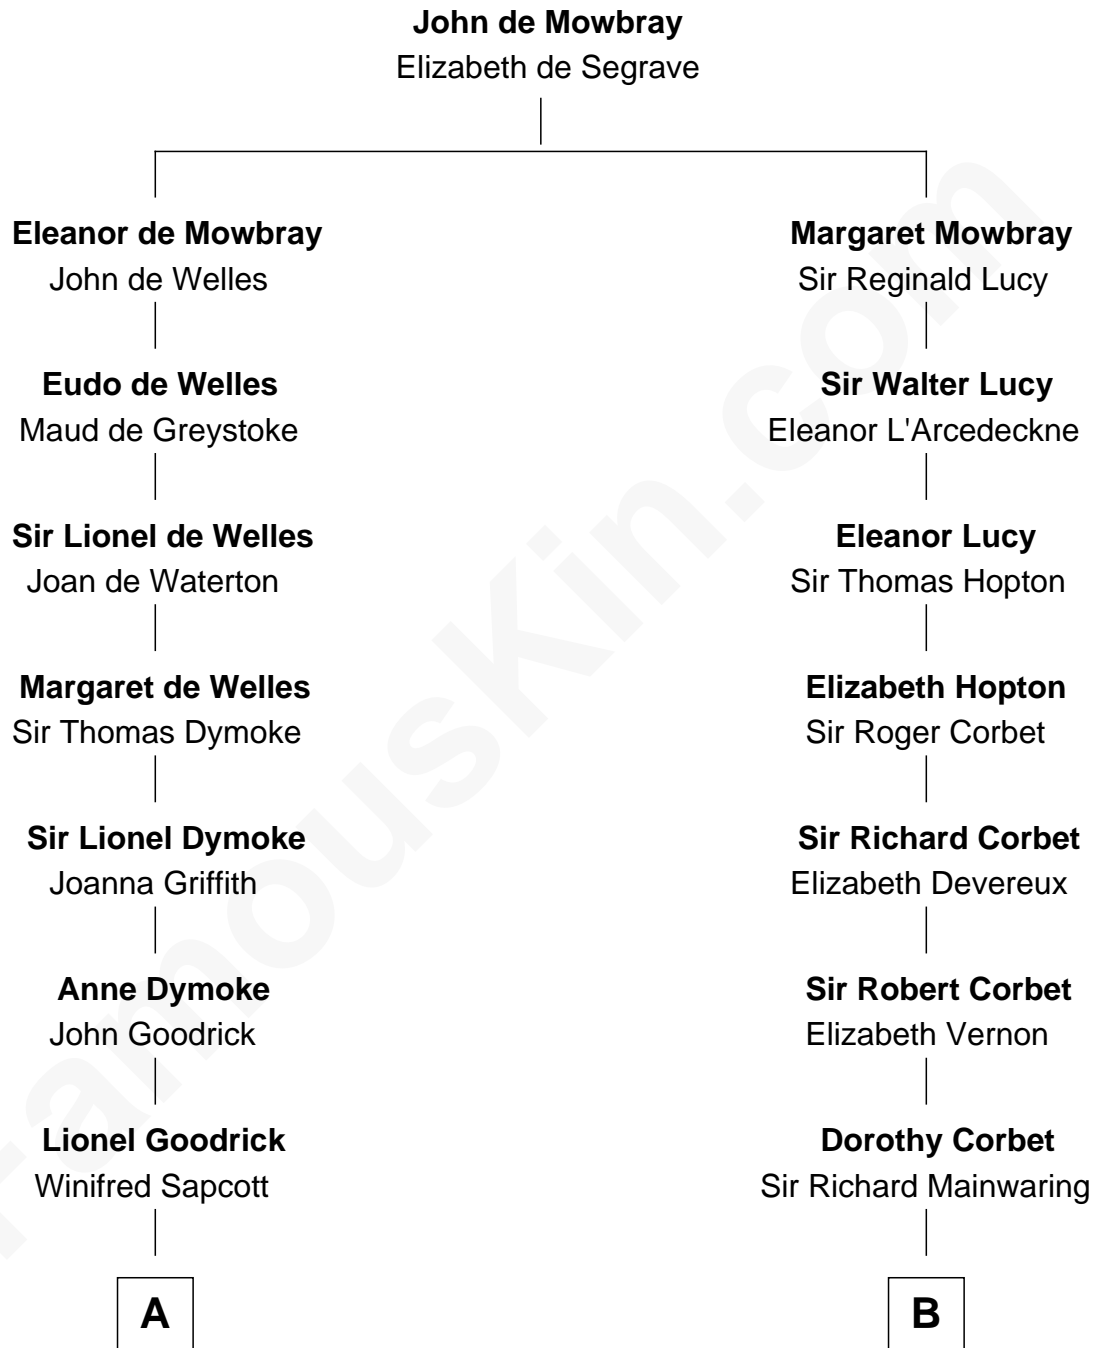

# FamousKin.com Relationship Chart of

**Ichabod Goodwin**

*27th Governor of New Hampshire*

15th cousin 6 times removed of

**Amber Stevens West**

*TV and Movie Actress*

C

**Josey Chaffee Cook**  
Julianne Frances Taylor

**Frances Jemima Cook**  
Albert Baas

**LaVerne M. Baas**  
Keith Karl Ingstad

**Terry Keith Ingstad**  
Beverly Jean Cunningham

**Amber Stevens West**  
*TV and Movie Actress*