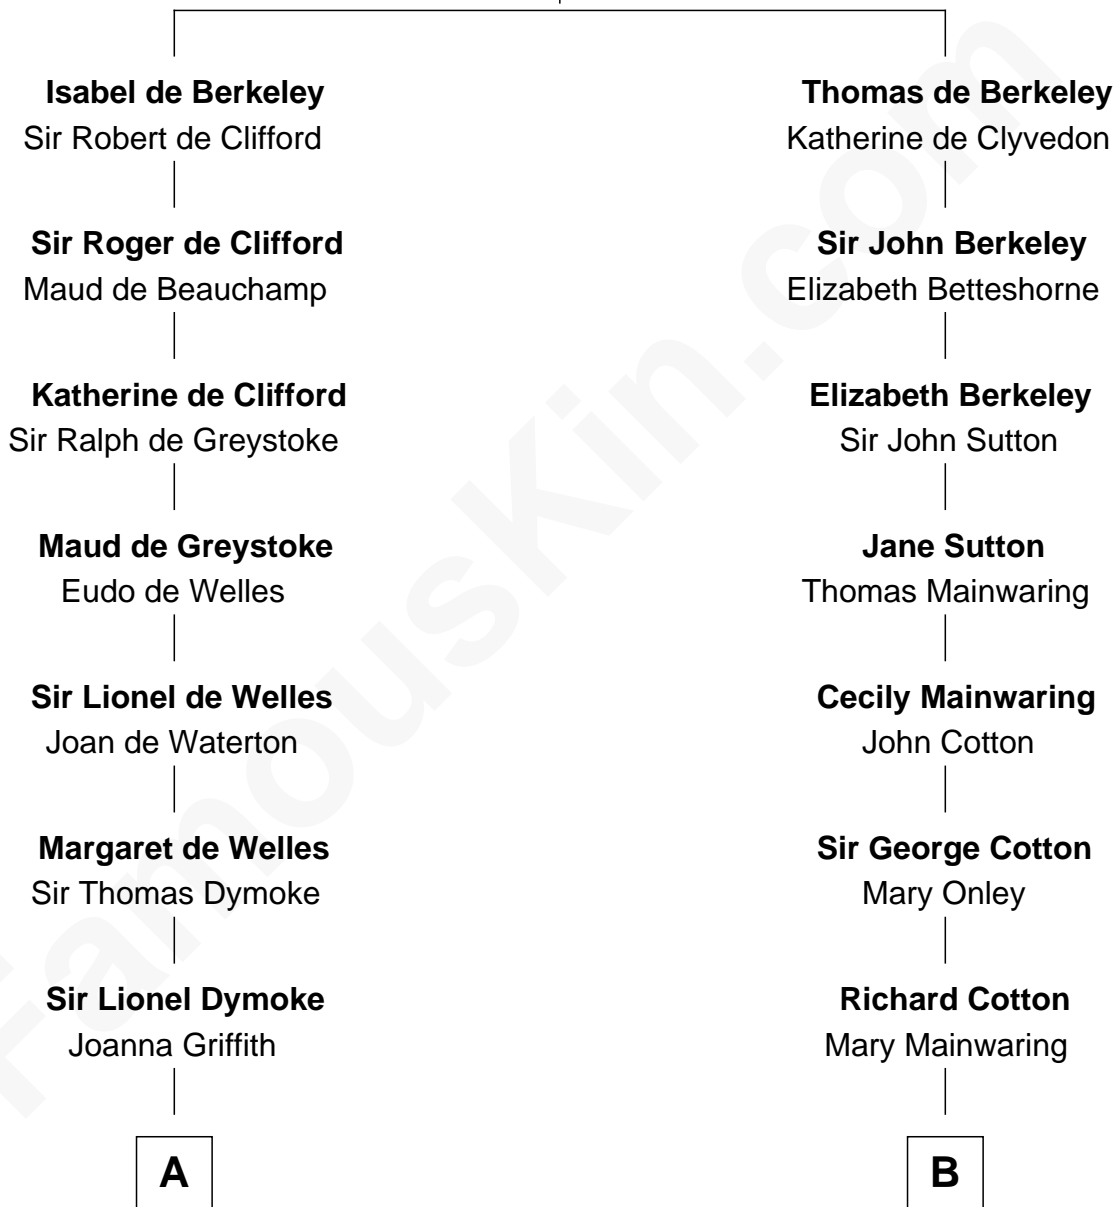

FamousKin.com Relationship Chart of

Ichabod Goodwin

27th Governor of New Hampshire

17th cousin 1 time removed of

Shadoe Stevens

Radio Disc Jockey

Sir Maurice de Berkeley

Eve la Zouche

C

LaVerne M. Baas
Keith Karl Ingstad

Shadoe Stevens
Radio Disc Jockey

FamousKin.com

Shadoe Stevens photo by [Alan Light](#) (CC BY 2.0)