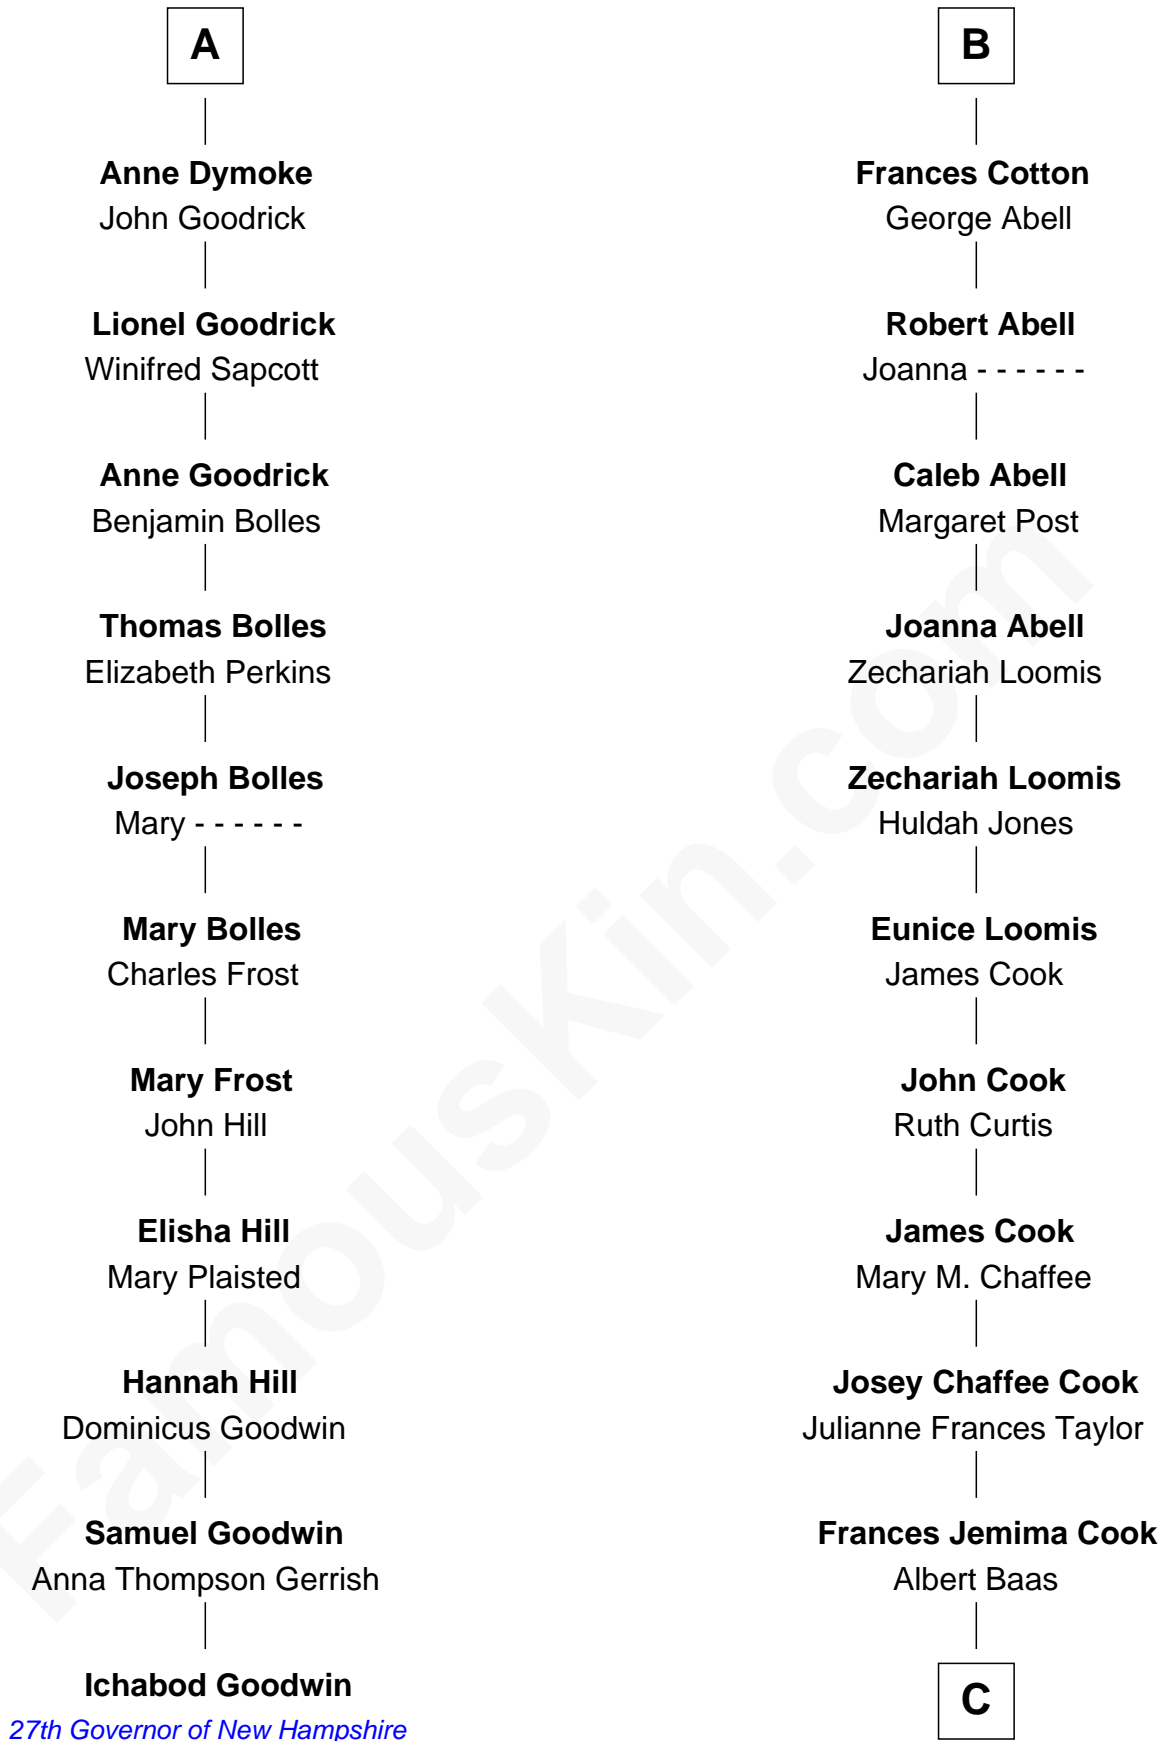

FamousKin.com Relationship Chart of

Ichabod Goodwin

27th Governor of New Hampshire

17th cousin 1 time removed of

Shadoe Stevens

Radio Disc Jockey

Sir Maurice de Berkeley

Eve la Zouche

C

LaVerne M. Baas
Keith Karl Ingstad

Shadoe Stevens
Radio Disc Jockey

FamousKin.com

Shadoe Stevens photo by [Alan Light](#) (CC BY 2.0)