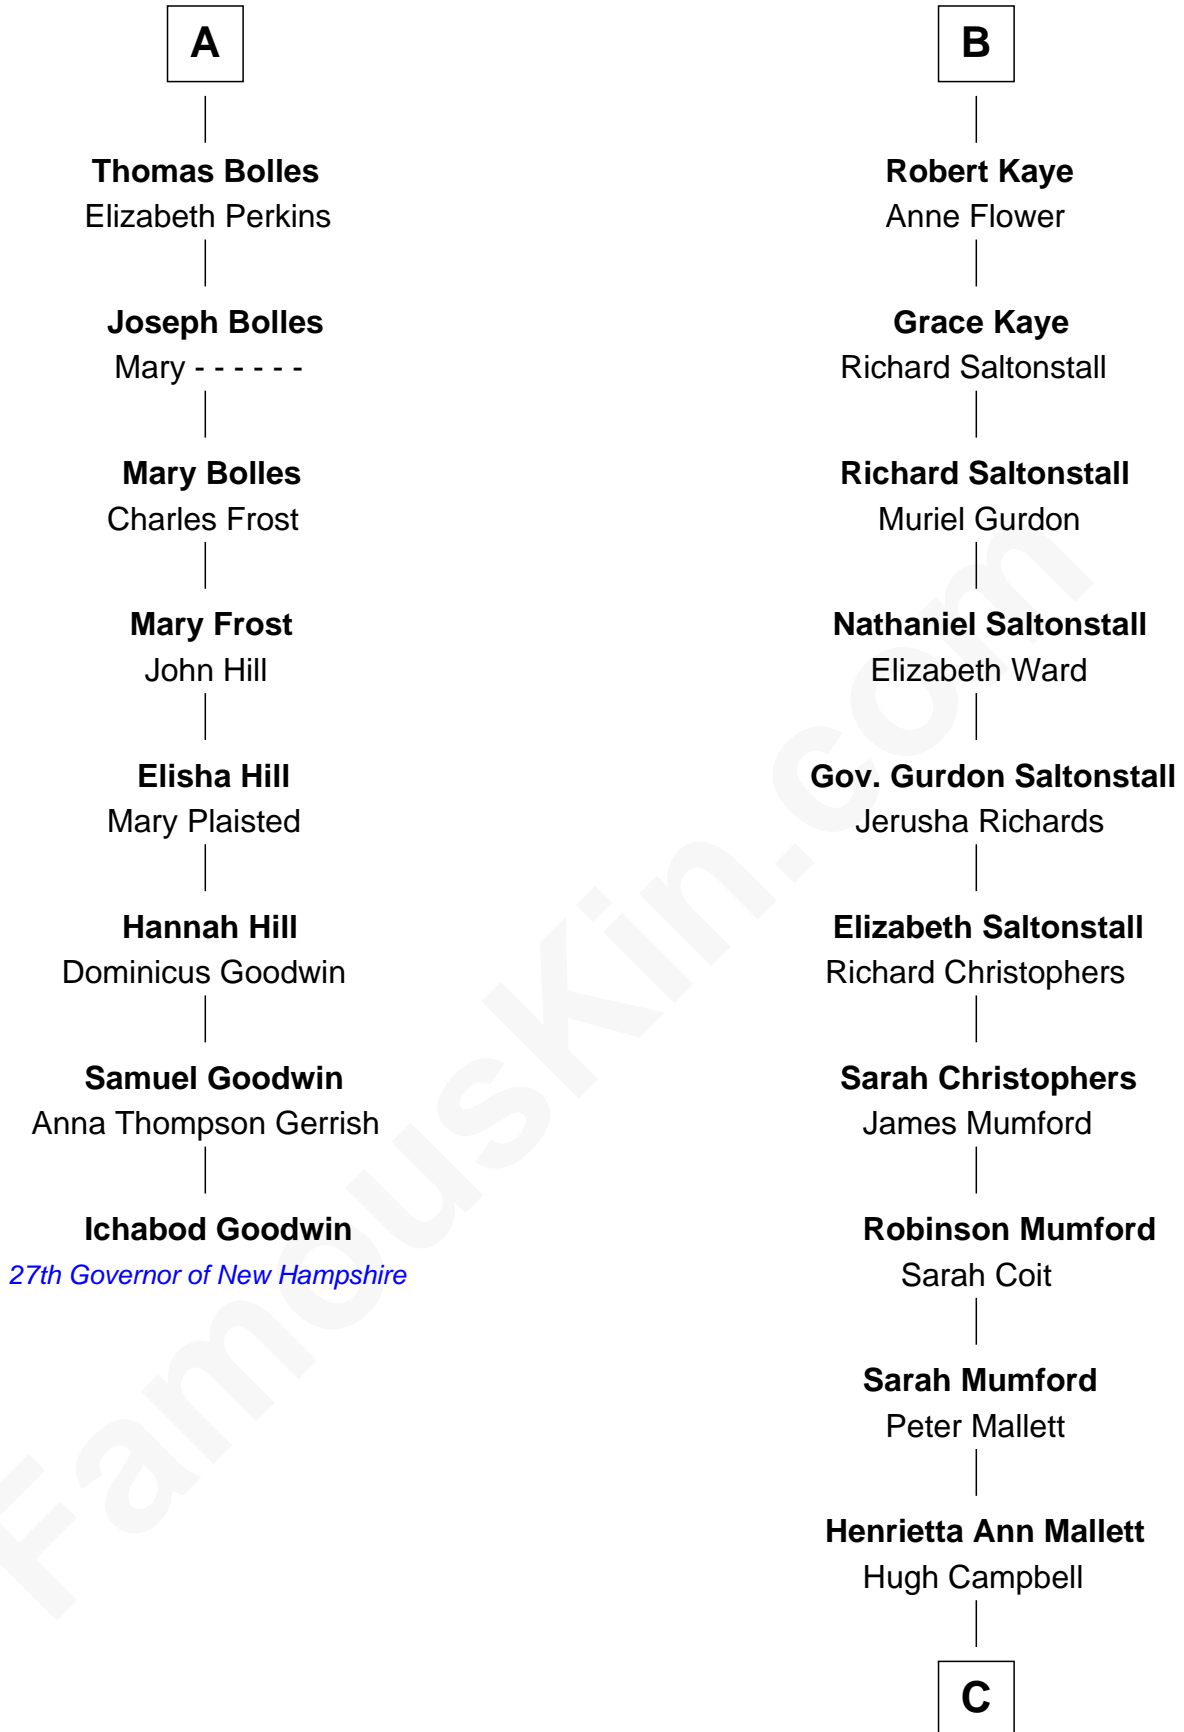

FamousKin.com

Relationship Chart of

Ichabod Goodwin

27th Governor of New Hampshire

14th cousin 6 times removed of

Angela Y. Davis

Civil Rights Activist and former Black Panther

C

Henrietta C. Campbell
Murphy Valentine Jones

Murphy Renchor Jones
Mollie Spencer

Benjamin Frank Davis
Sallye Margarite Bell

Angela Y. Davis

Civil Rights Activist and former Black Panther