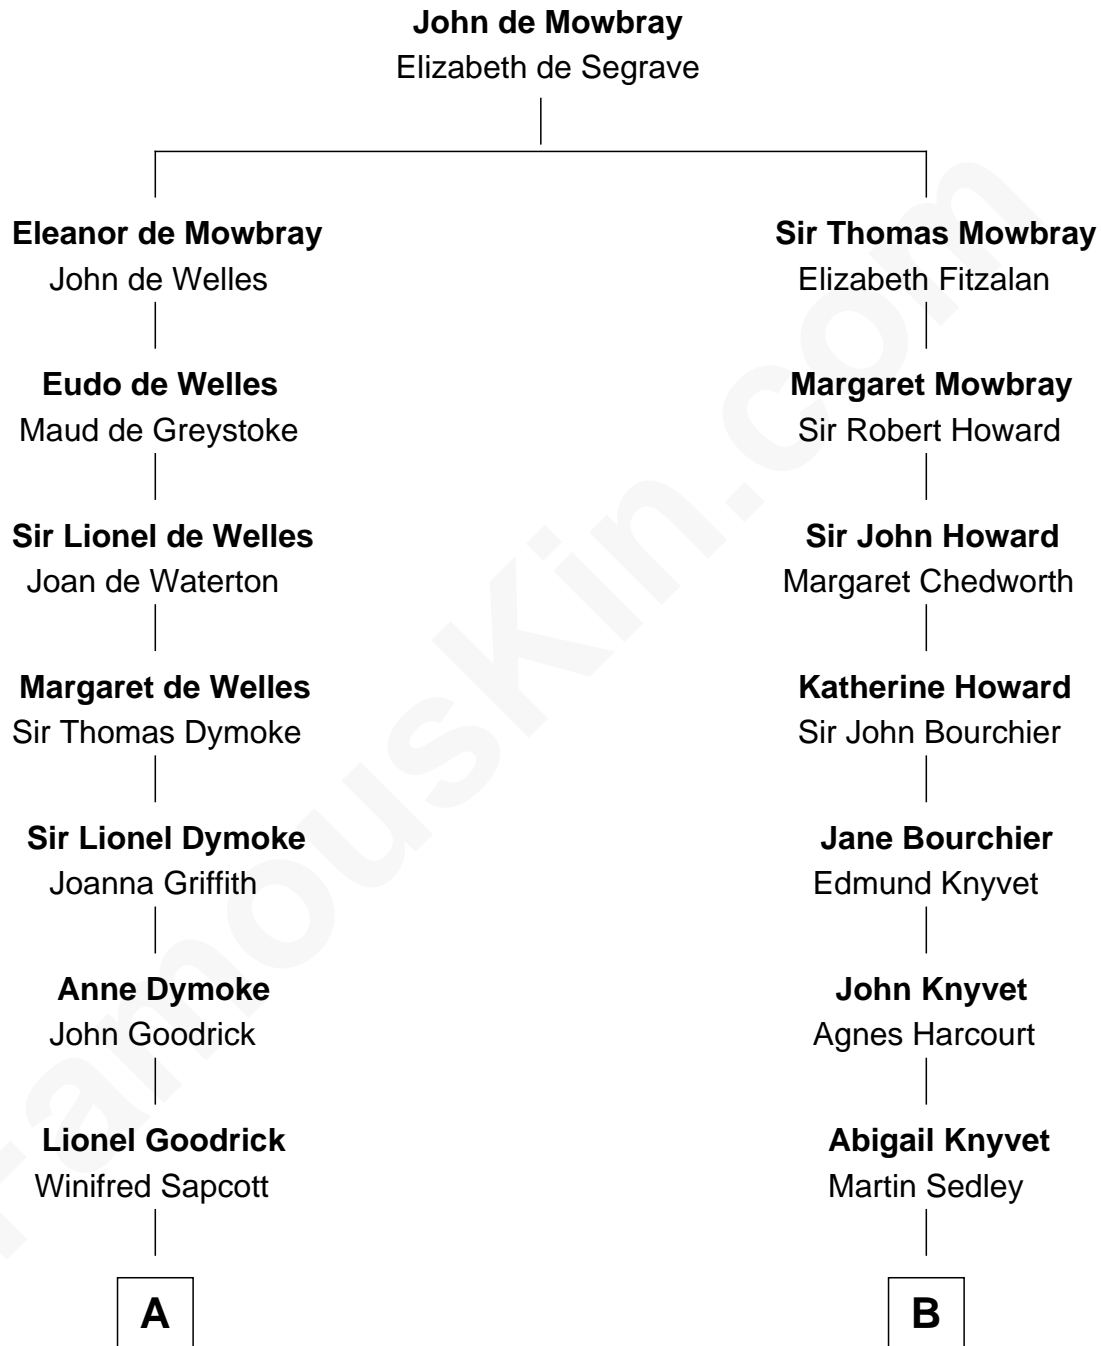

# FamousKin.com Relationship Chart of

**Ichabod Goodwin**

*27th Governor of New Hampshire*

**15th cousin 4 times removed of**

**Angela Y. Davis**

*Civil Rights Activist and former Black Panther*

**C**

**Murphy Renchor Jones**

Mollie Spencer

**Benjamin Frank Davis**

Sallye Margarite Bell

**Angela Y. Davis**

*Civil Rights Activist and former Black Panther*

FamousKin.com