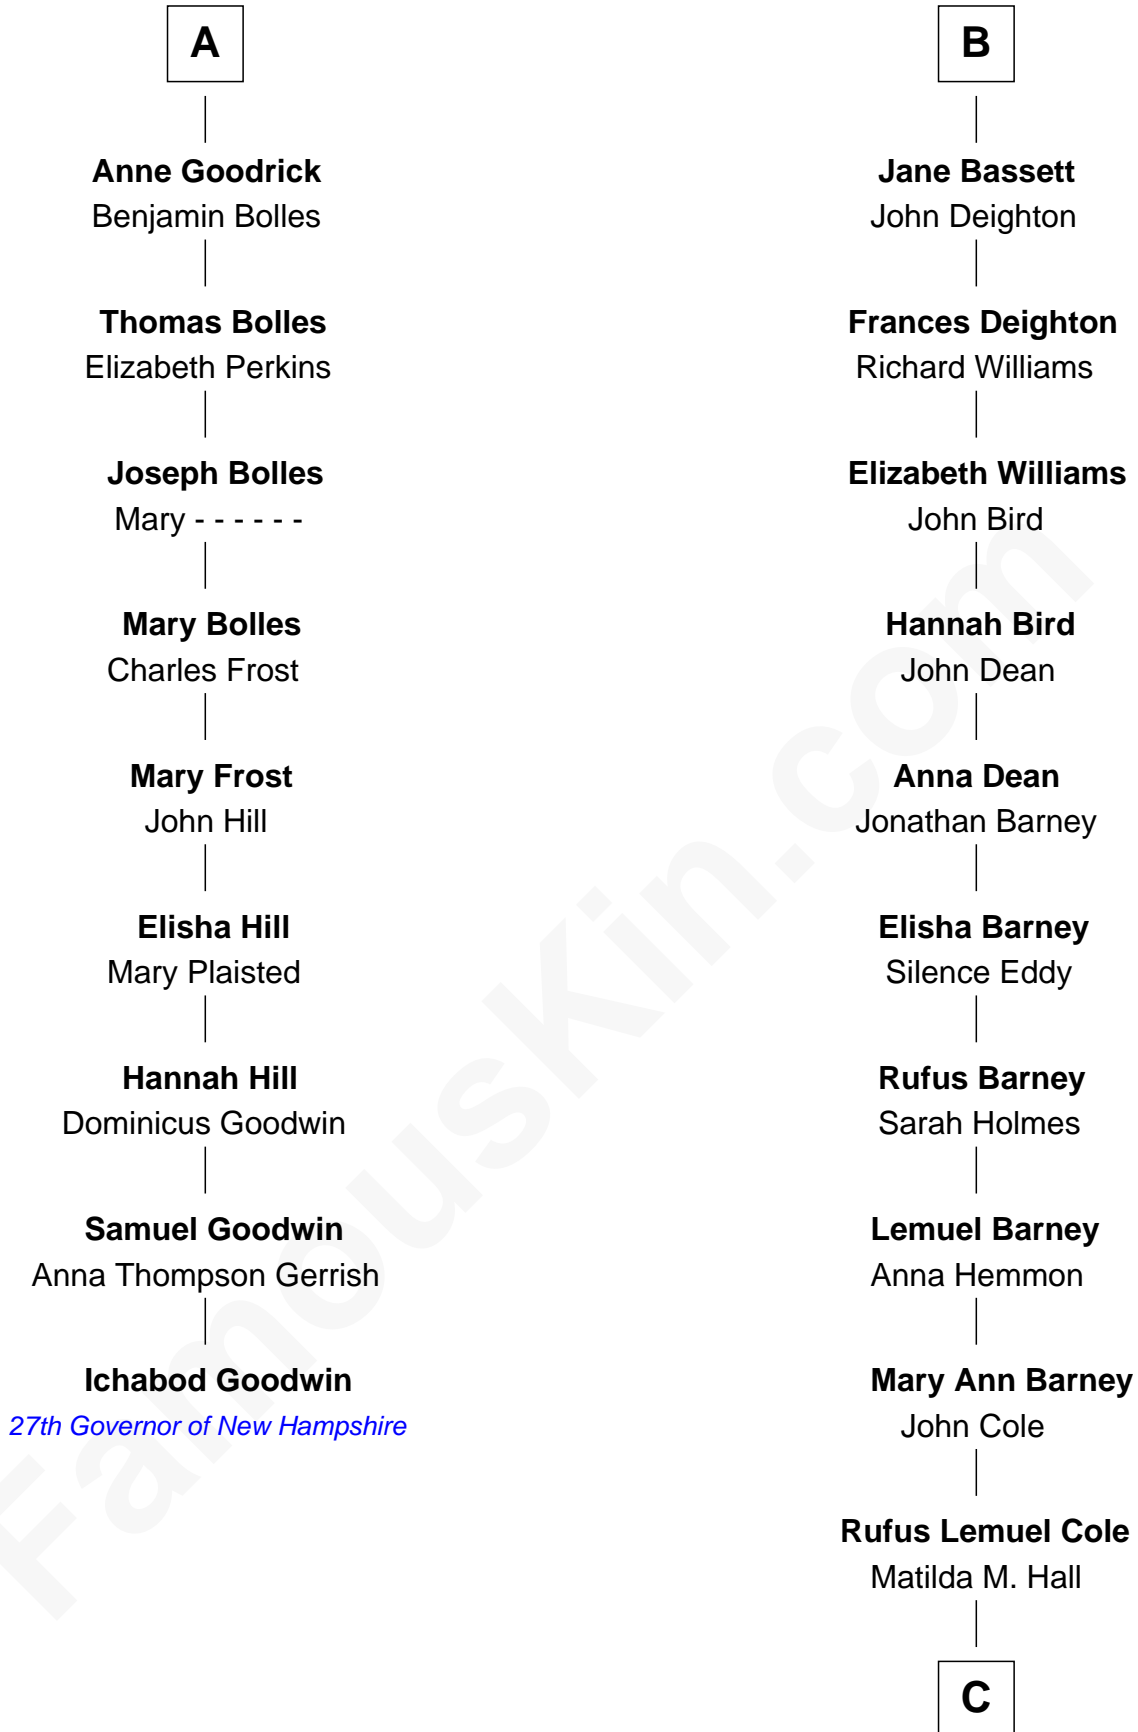

FamousKin.com Relationship Chart of

Ichabod Goodwin

27th Governor of New Hampshire

15th cousin 5 times removed of

Michael Lookinland

TV Actor

C

Nellie M. Cole

John Andrew Lookinland

Orrin Paul Lookinland

Madeline Tait

Paul Russell Lookinland

Karen Ruth McKinney

Michael Lookinland

TV Actor

FamousKin.com