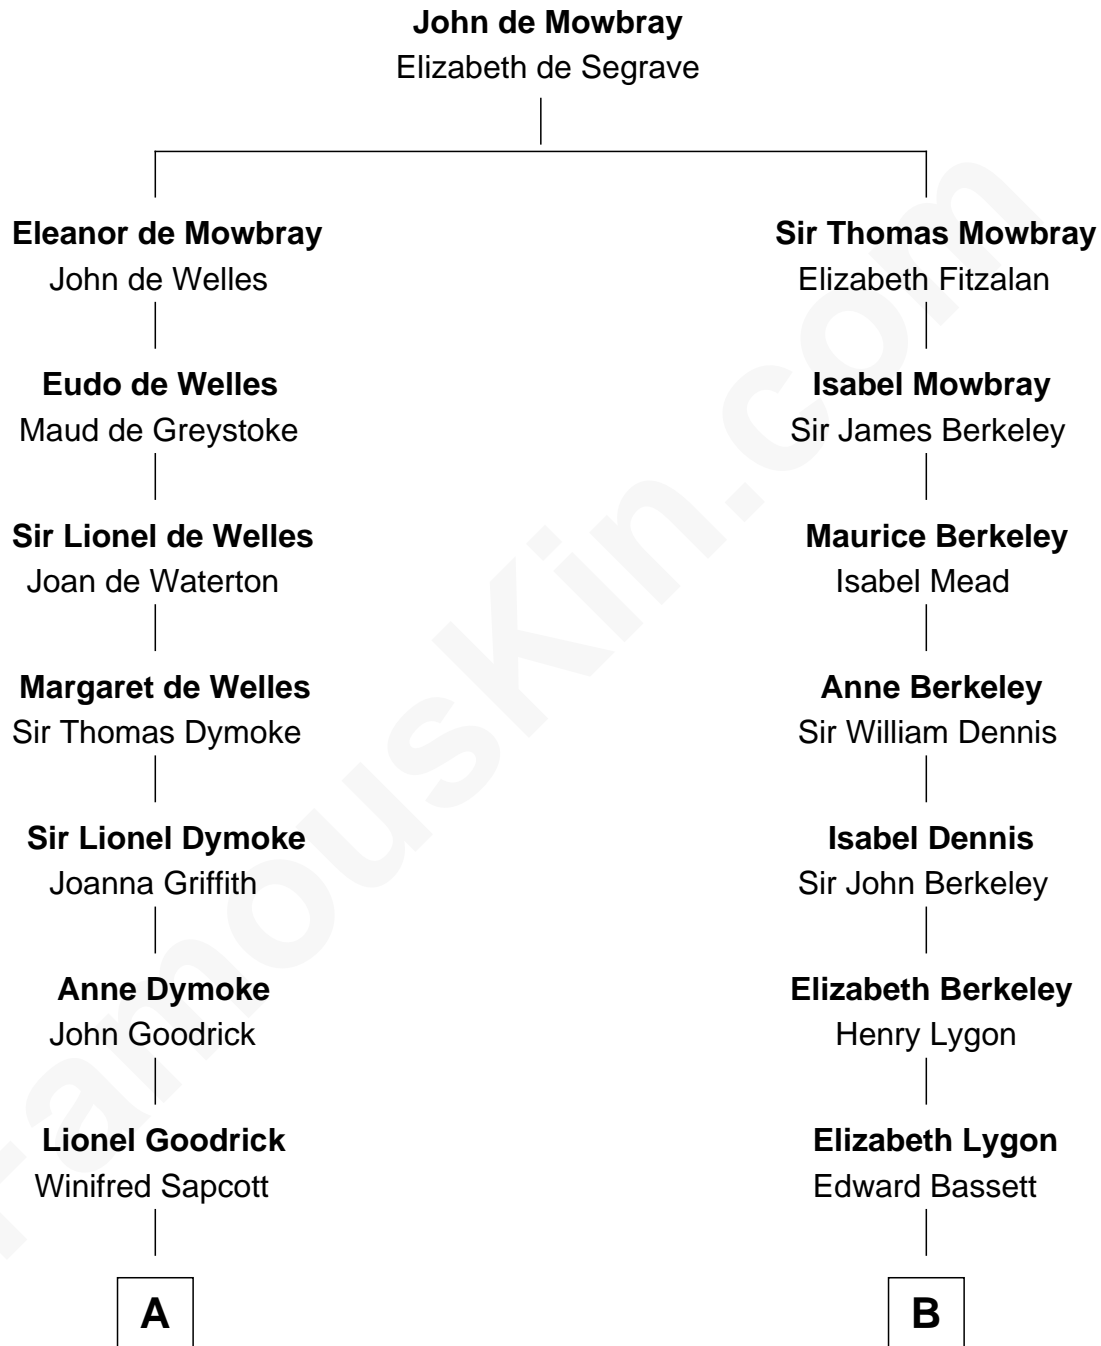

FamousKin.com Relationship Chart of

Ichabod Goodwin

27th Governor of New Hampshire

15th cousin 5 times removed of

Michael Lookinland

TV Actor

C

Nellie M. Cole

John Andrew Lookinland

Orrin Paul Lookinland

Madeline Tait

Paul Russell Lookinland

Karen Ruth McKinney

Michael Lookinland

TV Actor

FamousKin.com