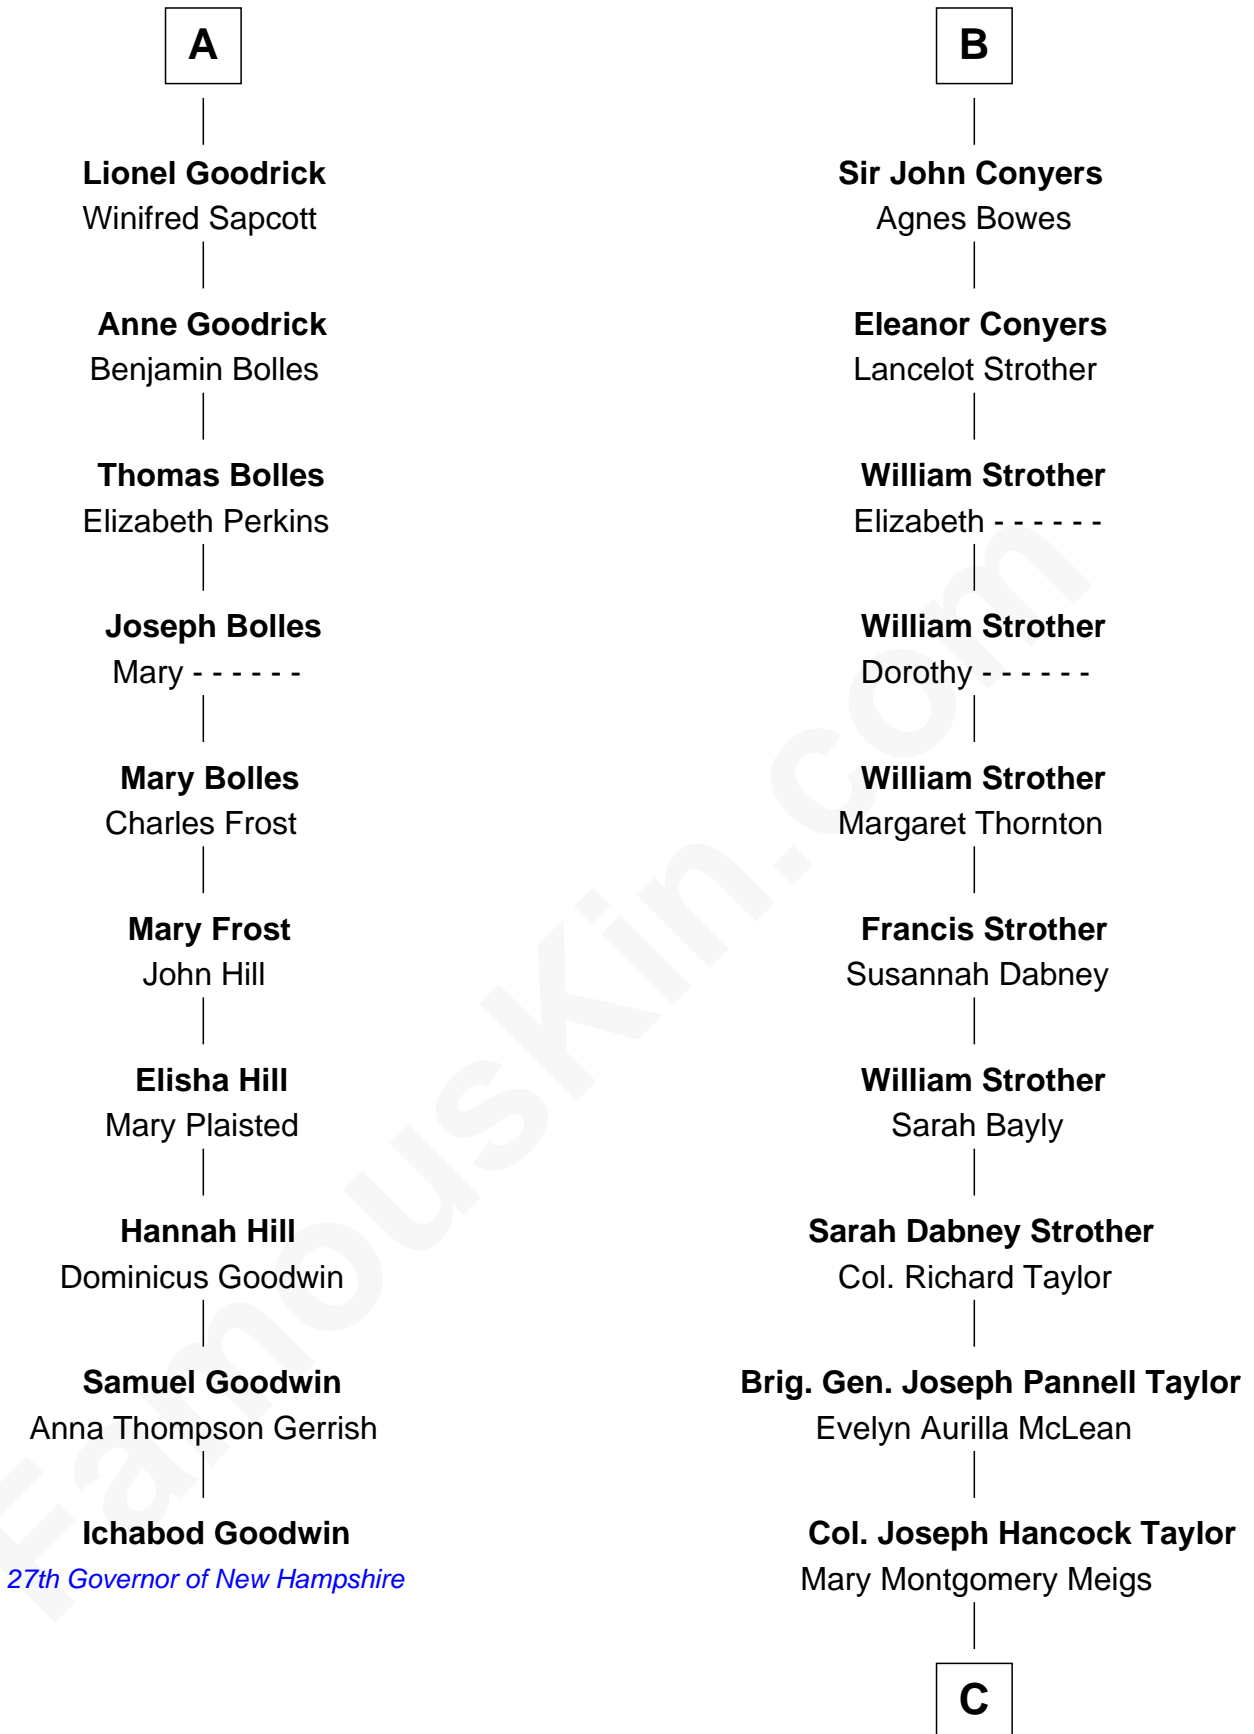

FamousKin.com Relationship Chart of

Ichabod Goodwin

27th Governor of New Hampshire

16th cousin 4 times removed of

Parker Stevenson

TV and Movie Actor

C

Evelyn Taylor

Eli Kirk Price

Philip Price

Sarah Meade Harrison

Sarah Meade Price

Richard Stevenson Parker

Parker Stevenson

TV and Movie Actor

FamousKin.com