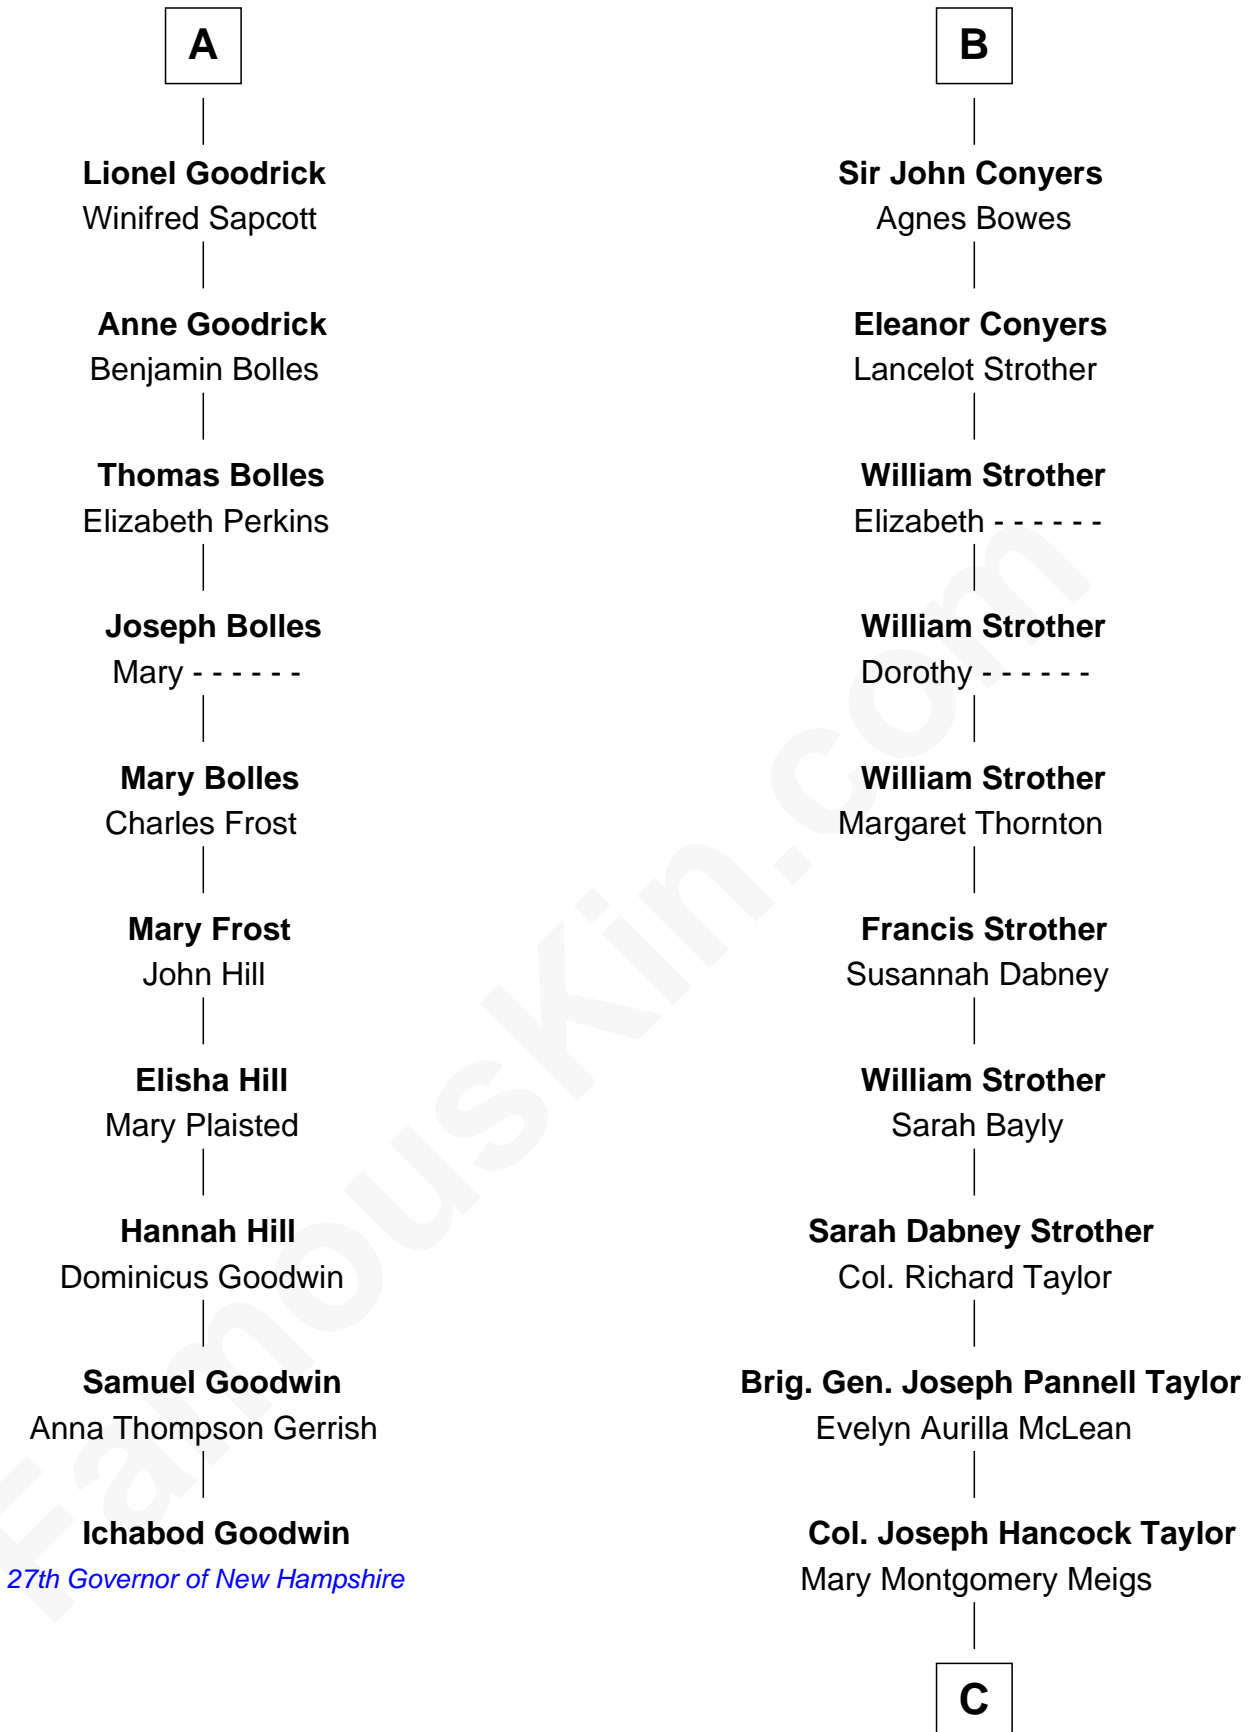

FamousKin.com Relationship Chart of

Ichabod Goodwin

27th Governor of New Hampshire

16th cousin 4 times removed of

Parker Stevenson

TV and Movie Actor

Sir Henry de Percy

Idoine de Clifford

Isabel de Percy
Sir William de Aton

Elizabeth de Aton
Sir John Conyers

Robert Conyers
Isabel Pert

Joan Conyers
Sir Philip Dymoke

Sir Thomas Dymoke
Margaret de Welles

Sir Lionel Dymoke
Joanna Griffith

Anne Dymoke
John Goodrick

B

C

Evelyn Taylor

Eli Kirk Price

Philip Price

Sarah Meade Harrison

Sarah Meade Price

Richard Stevenson Parker