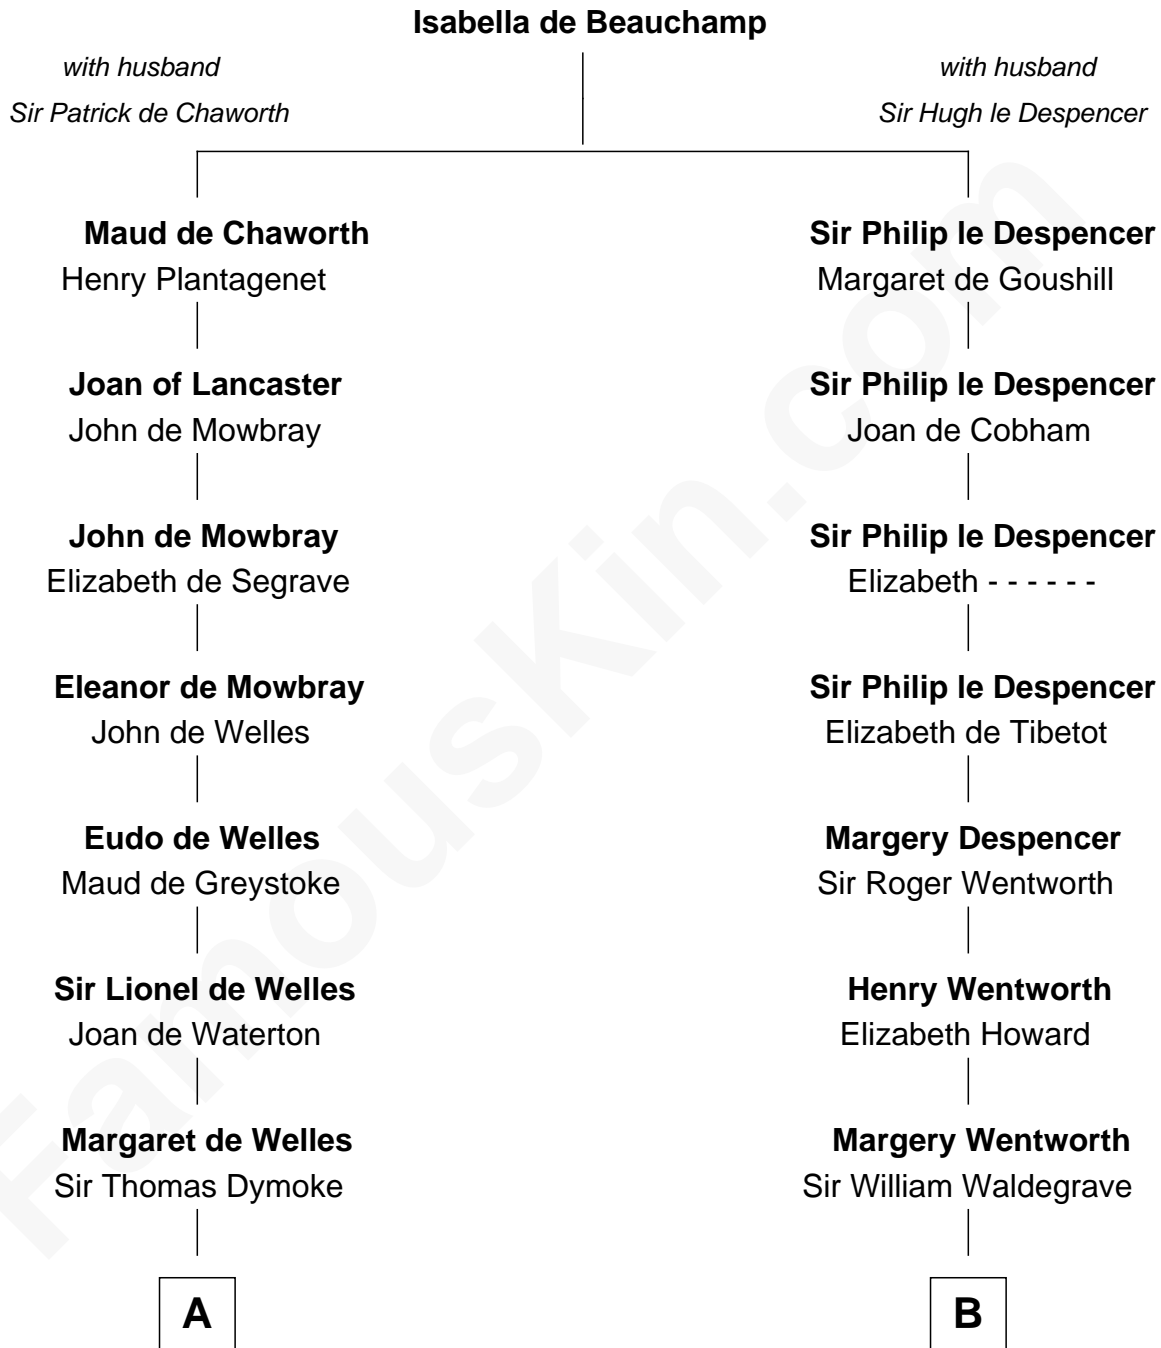

FamousKin.com

Relationship Chart of

Ichabod Goodwin

27th Governor of New Hampshire

18th cousin 3 times removed of

Bob Moore

Co-Founder, Bob's Red Mill

C

Samuel Goodwin
Anna Thompson Gerrish

Ichabod Goodwin
27th Governor of New Hampshire

D

Morris Fox
Sarah A. Smith

Violette Fox
Daniel Francis Learnard

Clinton Morris Learnard
Gertrude Maud Yost

Doris Dell Learnard
Kenneth Earl Moore

Bob Moore
Co-Founder, Bob's Red Mill