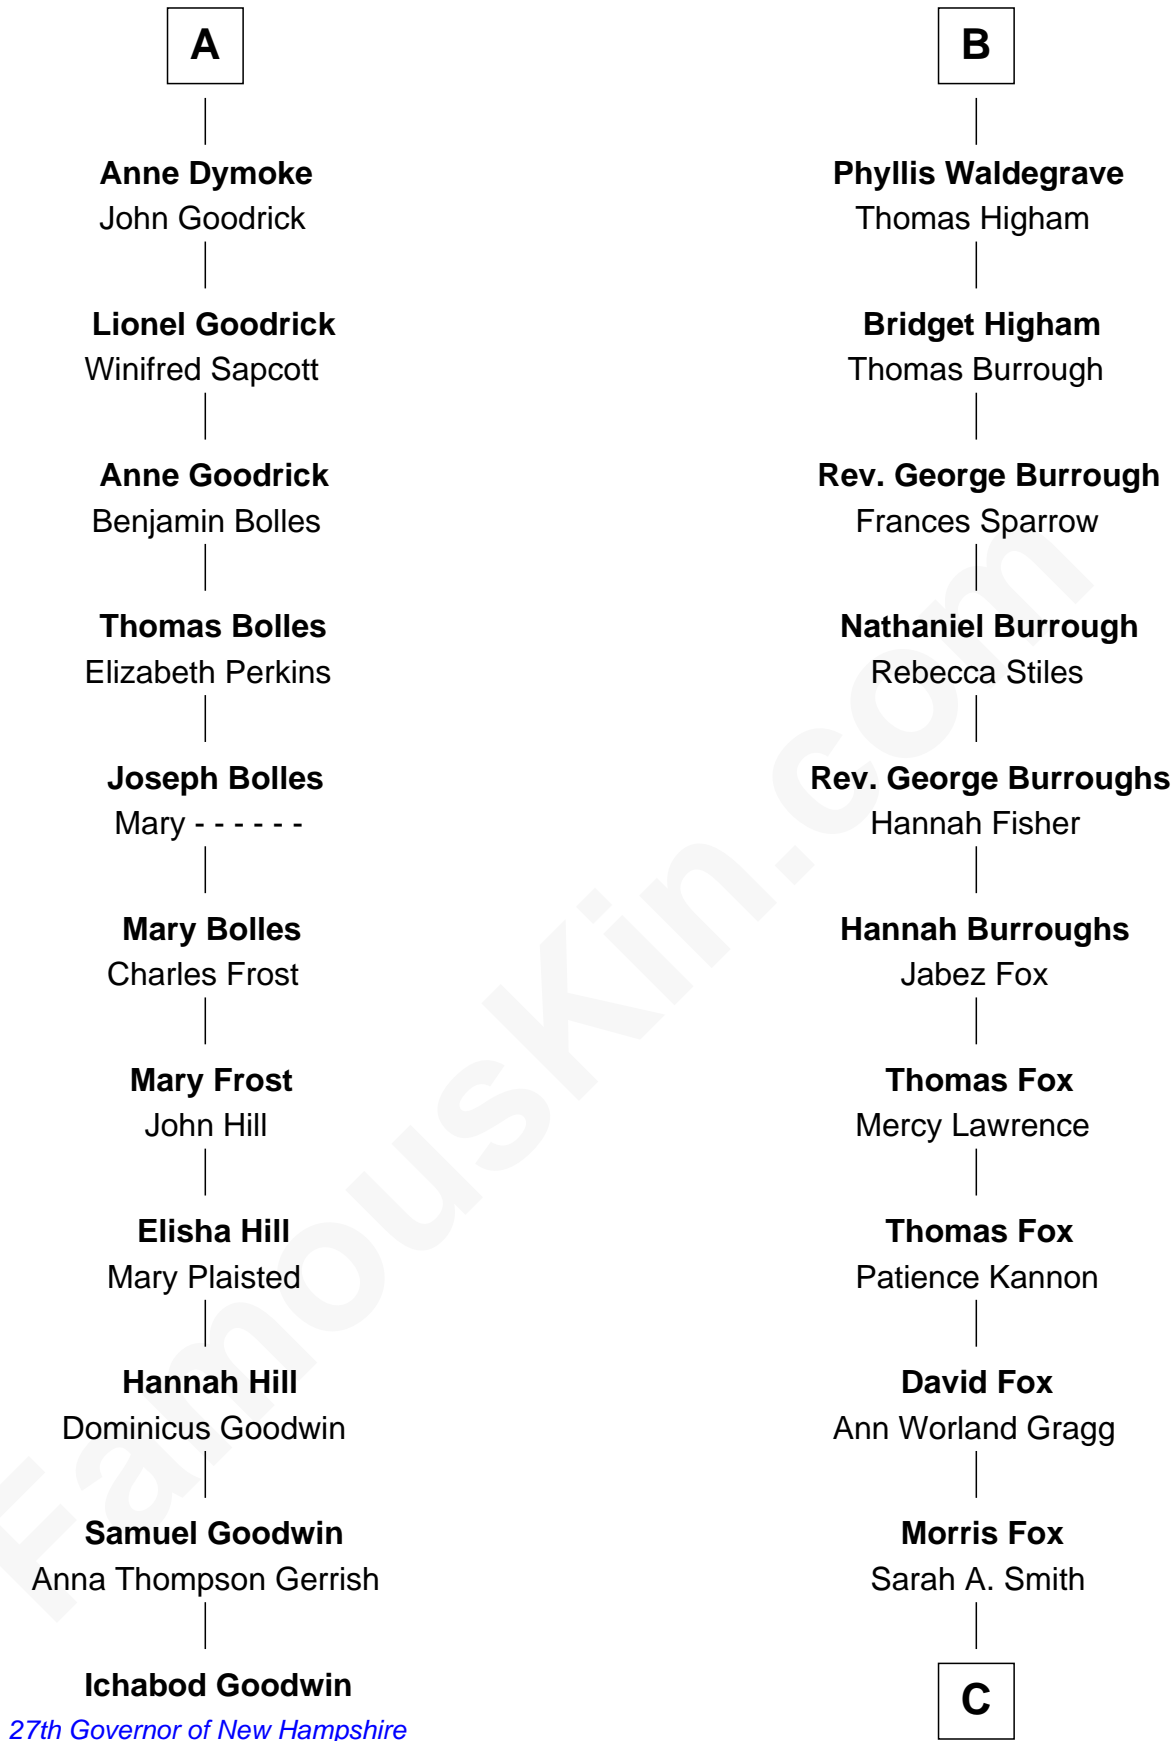

FamousKin.com

Relationship Chart of

Ichabod Goodwin

27th Governor of New Hampshire

17th cousin 3 times removed of

Bob Moore

Co-Founder, Bob's Red Mill

Bartholomew de Badlesmere

Margaret de Badlesmere

Sir John de Tibetot

Sir Robert de Tibetot

Margaret Deincourt

Elizabeth de Tibetot

Sir Philip le Despencer

Margery Despencer

Sir Roger Wentworth

Henry Wentworth

Elizabeth Howard

Margery Wentworth

Sir William Waldegrave

George Waldegrave

Anne Drury

B

C

—
Violette Fox

Daniel Francis Learnard

—
Clinton Morris Learnard

Gertrude Maud Yost

—
Doris Dell Learnard

Kenneth Earl Moore

—
Bob Moore

Co-Founder, Bob's Red Mill