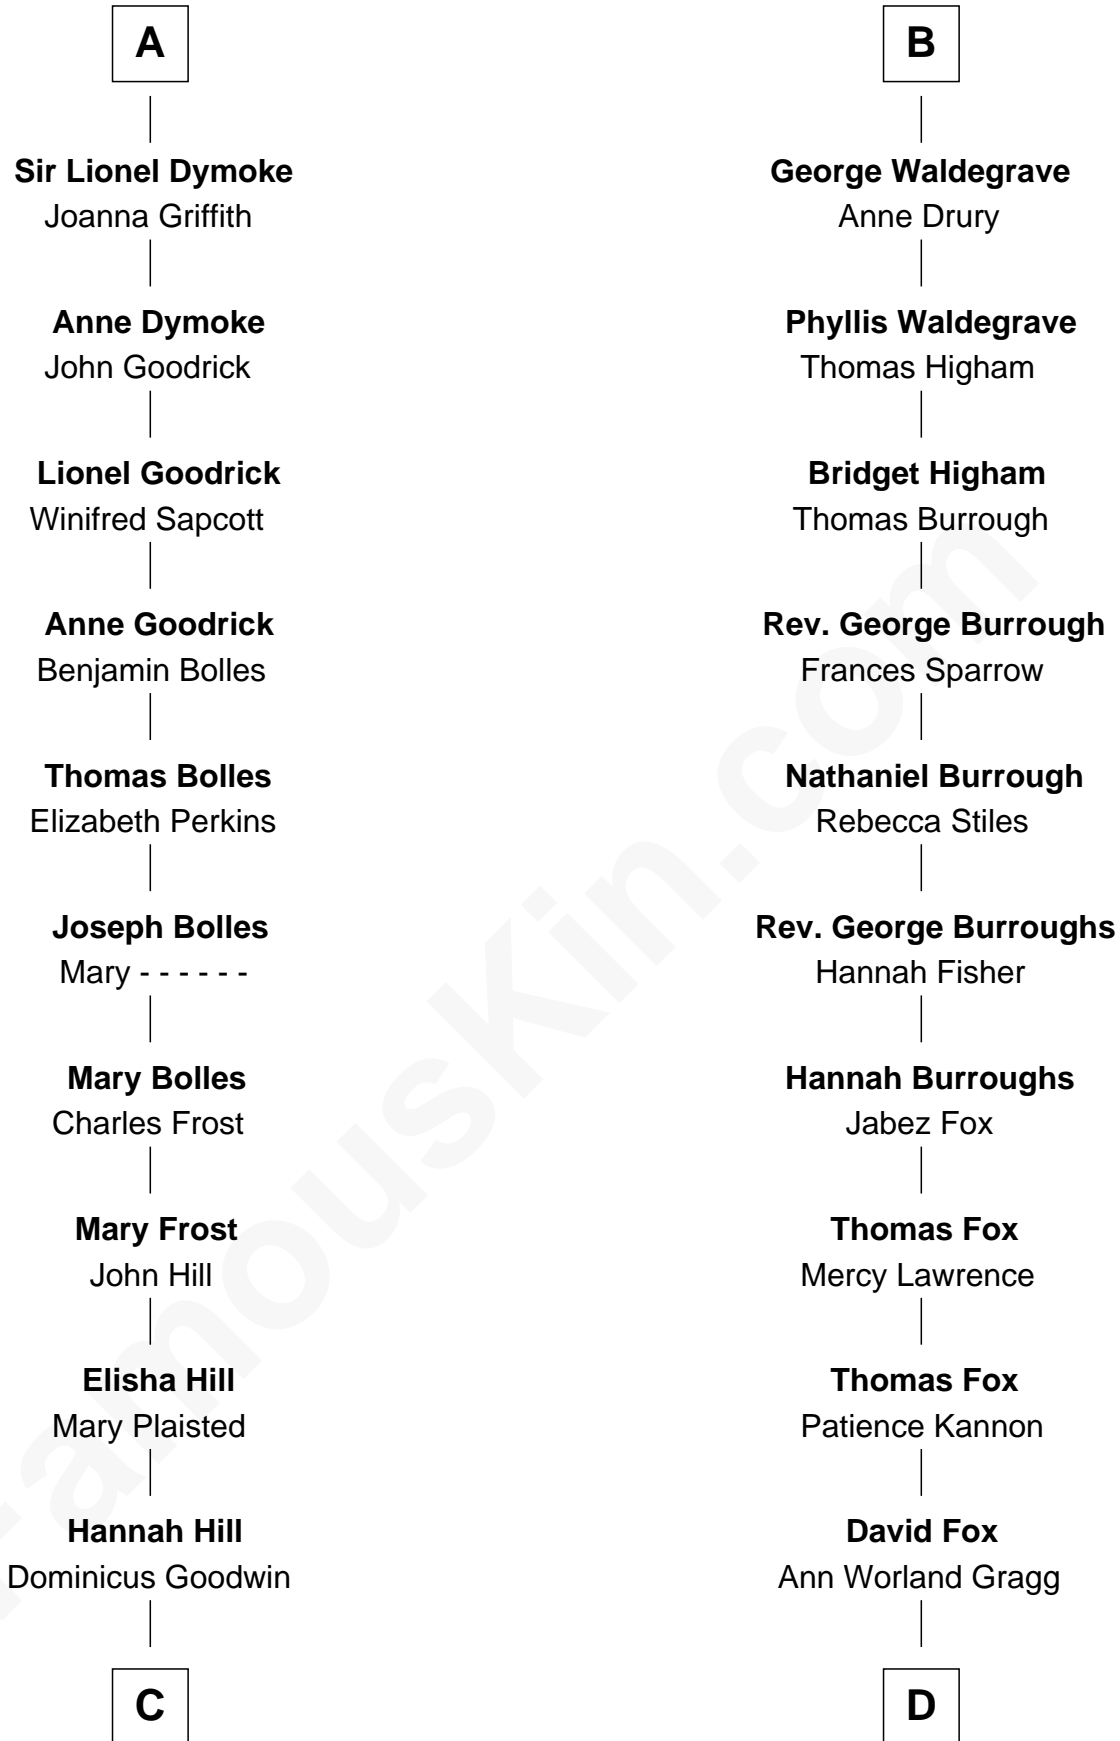

FamousKin.com

Relationship Chart of

Ichabod Goodwin

27th Governor of New Hampshire

18th cousin 3 times removed of

Bob Moore

Co-Founder, Bob's Red Mill

Eudo la Zouche
Milicent de Cantilupe

Eve la Zouche
Sir Maurice de Berkeley

Isabel de Berkeley
Sir Robert de Clifford

Sir Roger de Clifford
Maud de Beauchamp

Katherine de Clifford
Sir Ralph de Greystoke

Maud de Greystoke
Eudo de Welles

Sir Lionel de Welles
Joan de Waterton

Margaret de Welles
Sir Thomas Dymoke

A

Sir William la Zouche
Maud Lovel

Milicent la Zouche
Sir William Deincourt

Margaret Deincourt
Sir Robert de Tibetot

Elizabeth de Tibetot
Sir Philip le Despencer

Margery Despencer
Sir Roger Wentworth

Henry Wentworth
Elizabeth Howard

Margery Wentworth
Sir William Waldegrave

B

C

Samuel Goodwin
Anna Thompson Gerrish

Ichabod Goodwin
27th Governor of New Hampshire

D

Morris Fox
Sarah A. Smith