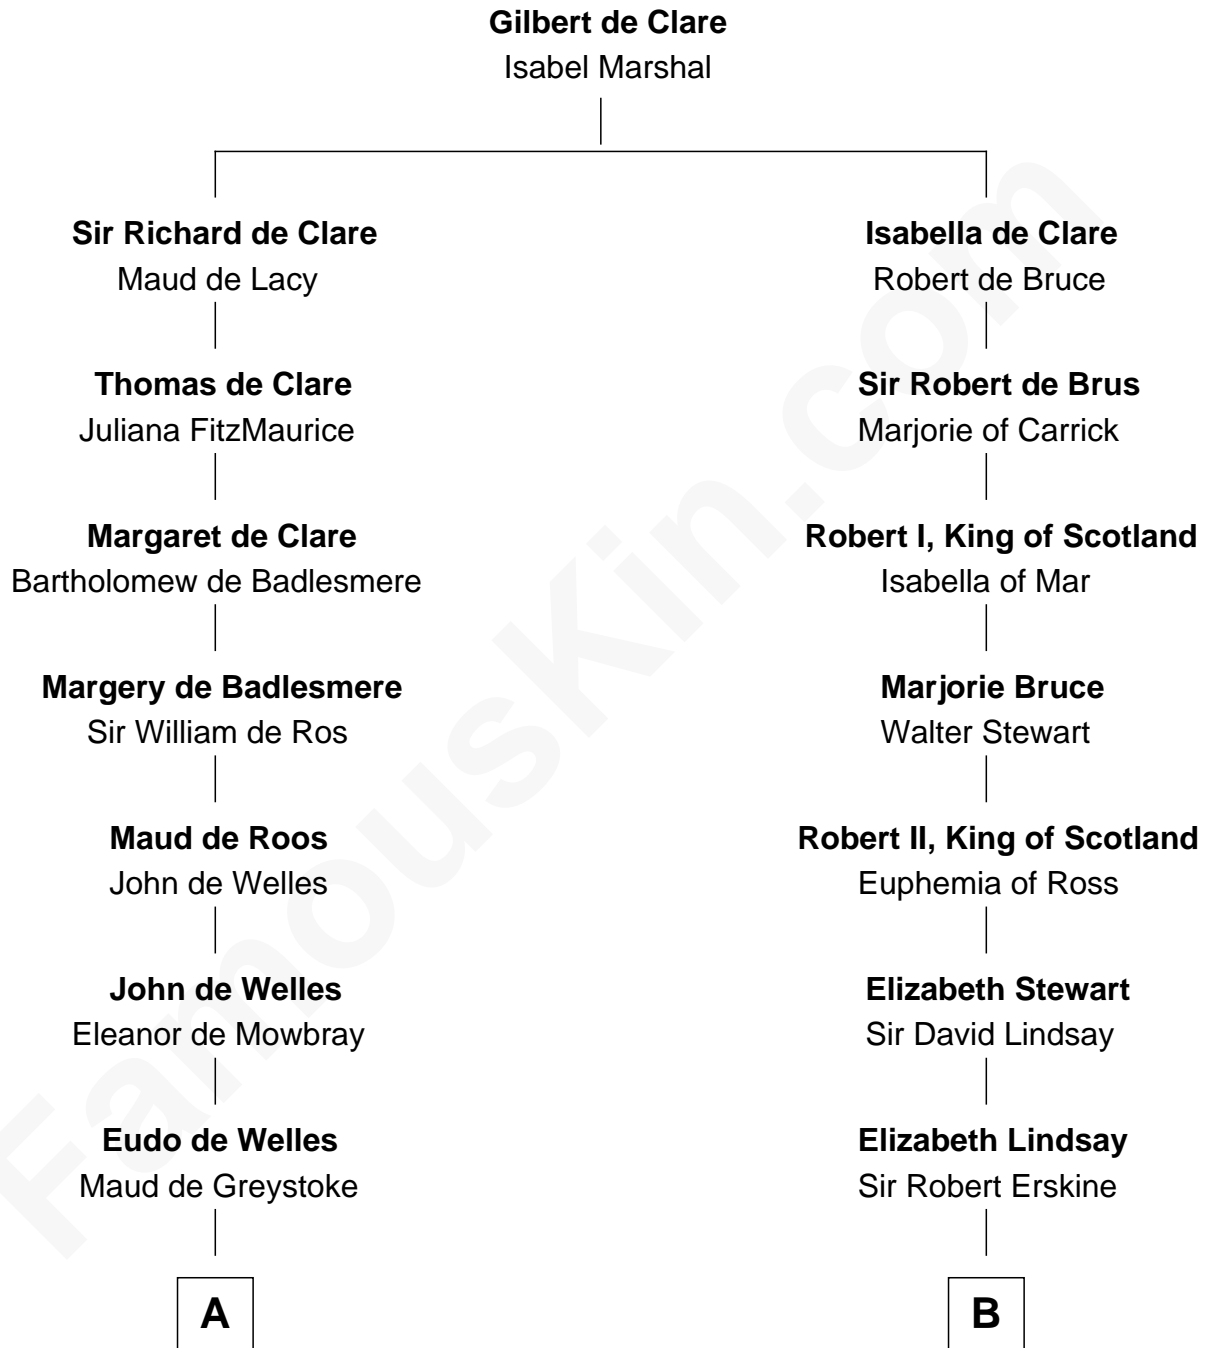

FamousKin.com Relationship Chart of

Ichabod Goodwin

27th Governor of New Hampshire

18th cousin 2 times removed of

General Hugh Mercer

American Revolution

FamousKin.com