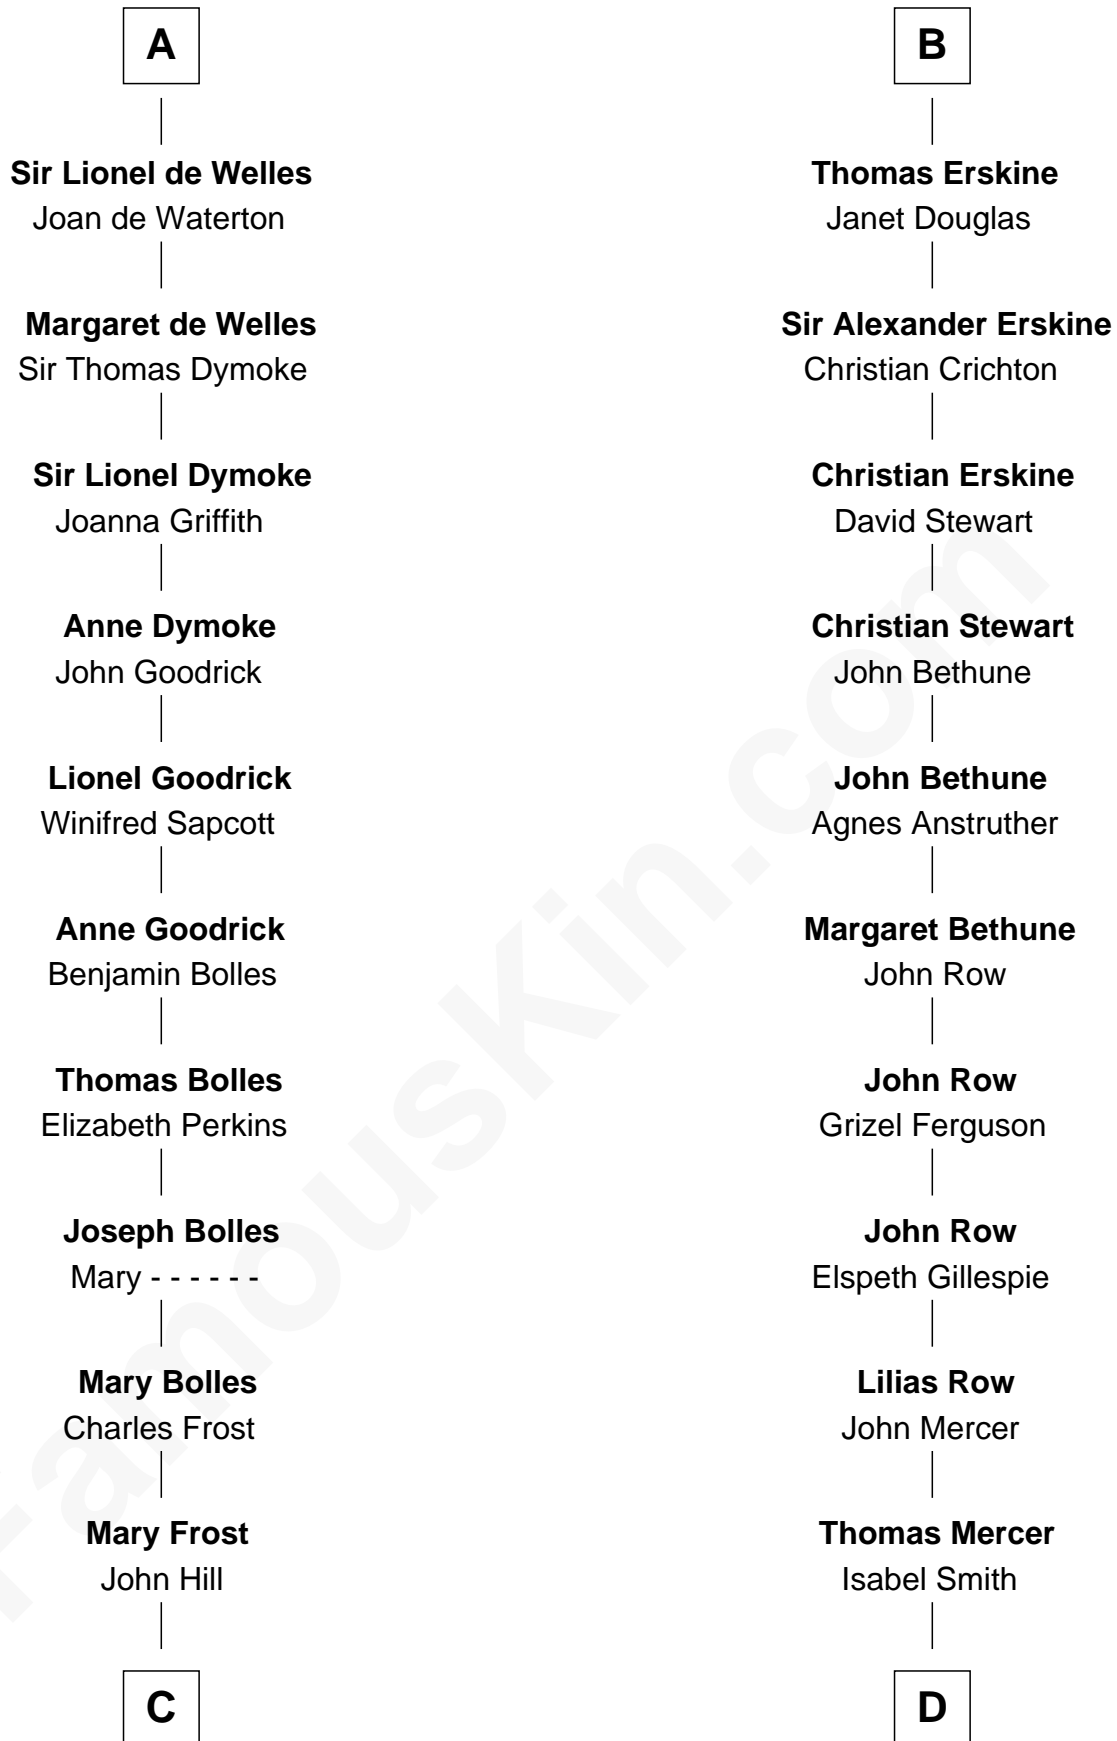

FamousKin.com Relationship Chart of

Ichabod Goodwin

27th Governor of New Hampshire

18th cousin 2 times removed of

General Hugh Mercer

American Revolution

FamousKin.com