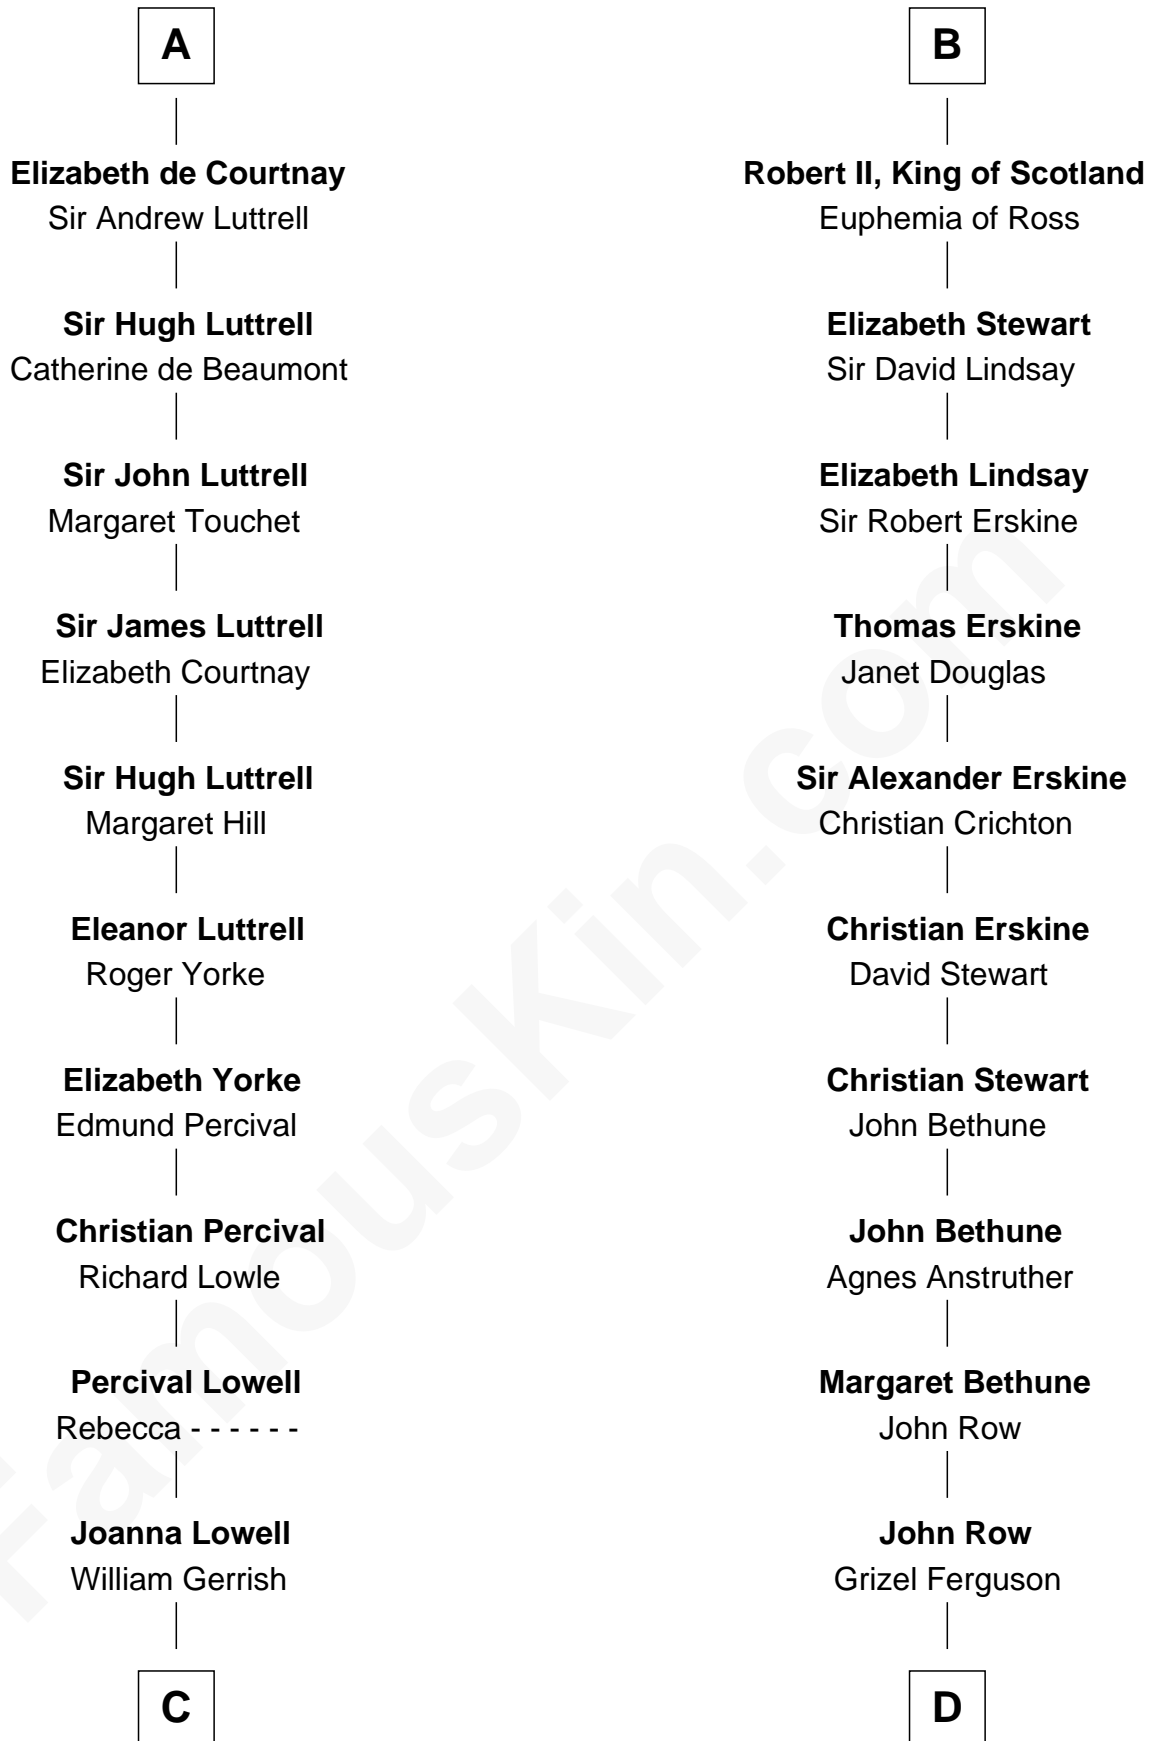

FamousKin.com Relationship Chart of

Ichabod Goodwin

27th Governor of New Hampshire

21st cousin of

General Hugh Mercer

American Revolution

Robert de Beaumont

Amicia de Gael

Sir Hugh de Courtnay
Margaret de Bohun

A

Hawise de Beaumont
William FitzRobert

Amice of Gloucester
Sir Richard de Clare

Sir Gilbert de Clare
Isabel Marshal

Isabella de Clare
Robert de Bruce

Sir Robert de Brus
Marjorie of Carrick

Robert I, King of Scotland
Isabella of Mar

Marjorie Bruce
Walter Stewart

B

C

John Gerrish

Elizabeth Waldron

Col. Timothy Gerrish

Sarah Elliot

American Revolution