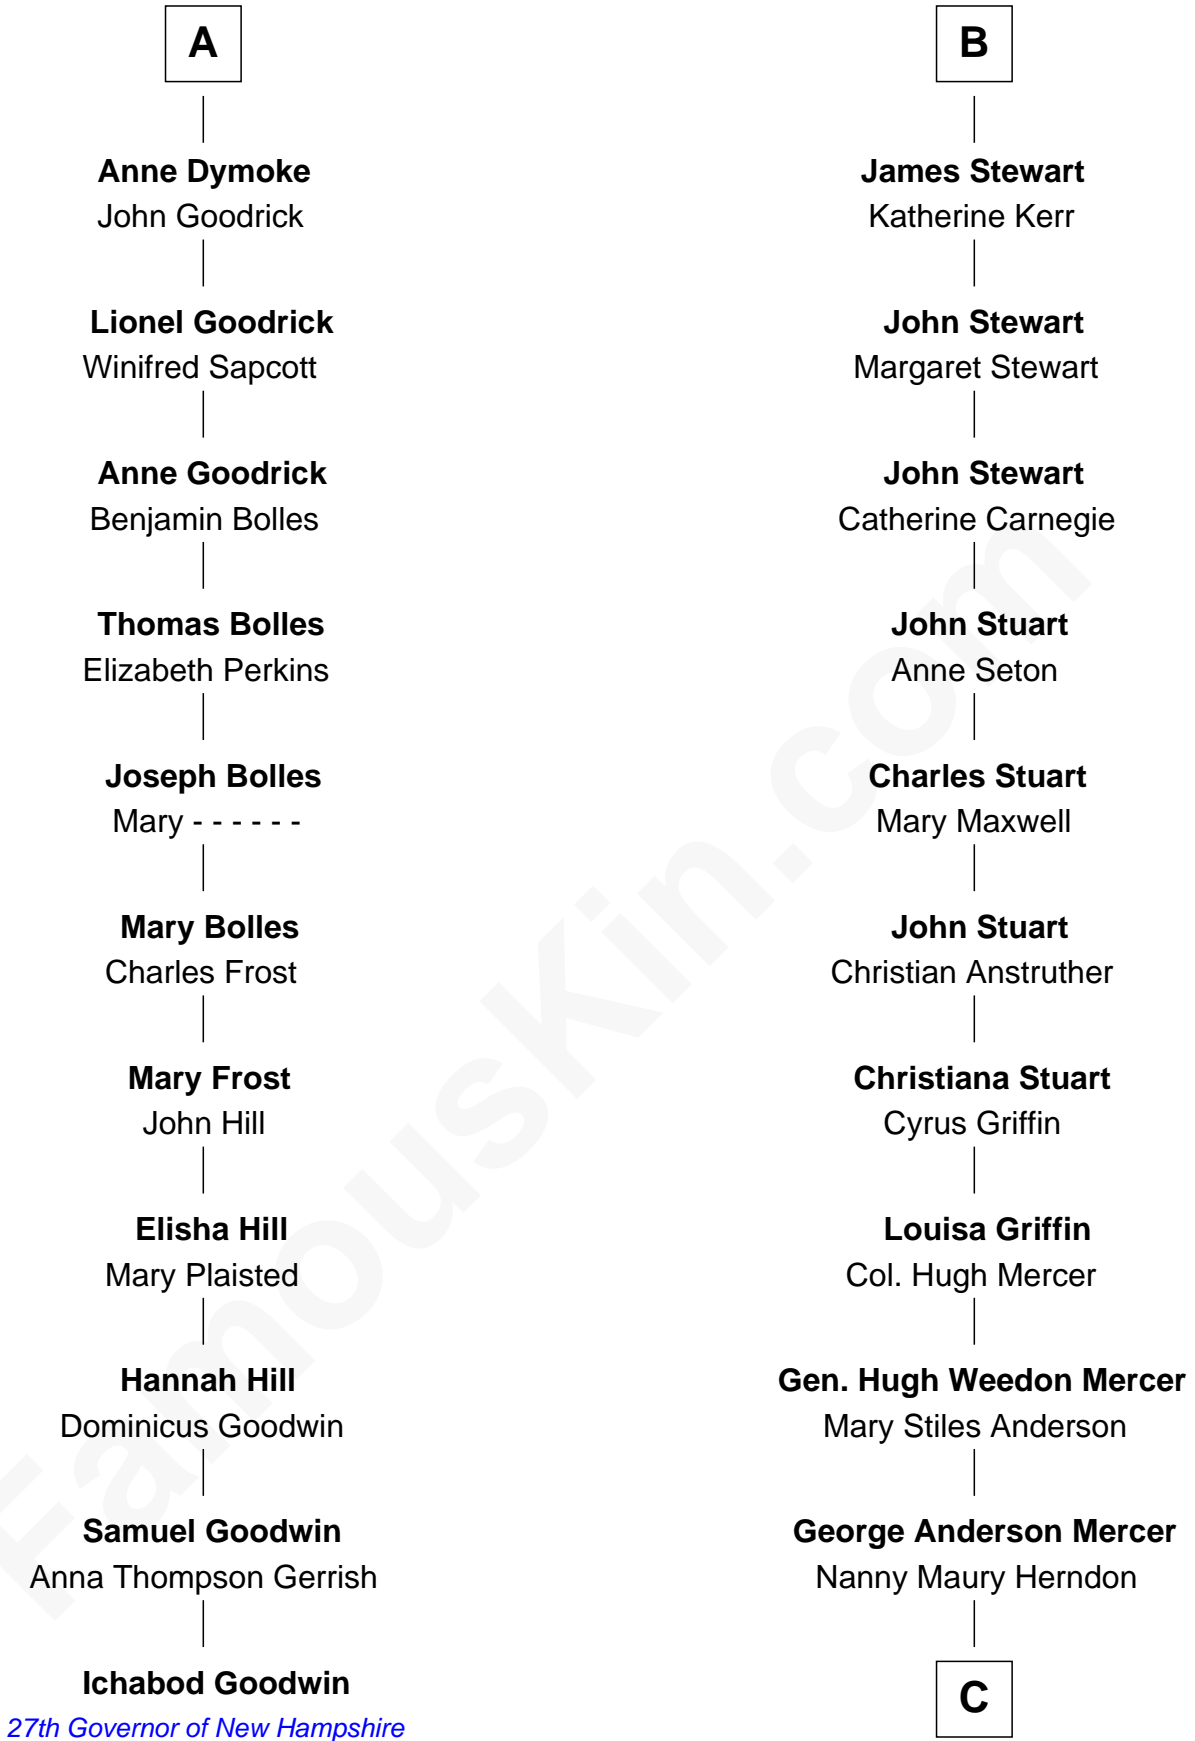

FamousKin.com Relationship Chart of

Ichabod Goodwin

27th Governor of New Hampshire

17th cousin 1 time removed of

Johnny Mercer

Songwriter and Co-Founder of Capitol Records

Henry Plantagenet
Maud de Chaworth

C

George Anderson Mercer

Lillian Elizabeth Ciucevich

Johnny Mercer

Co-Founder of Capitol Records

FamousKin.com