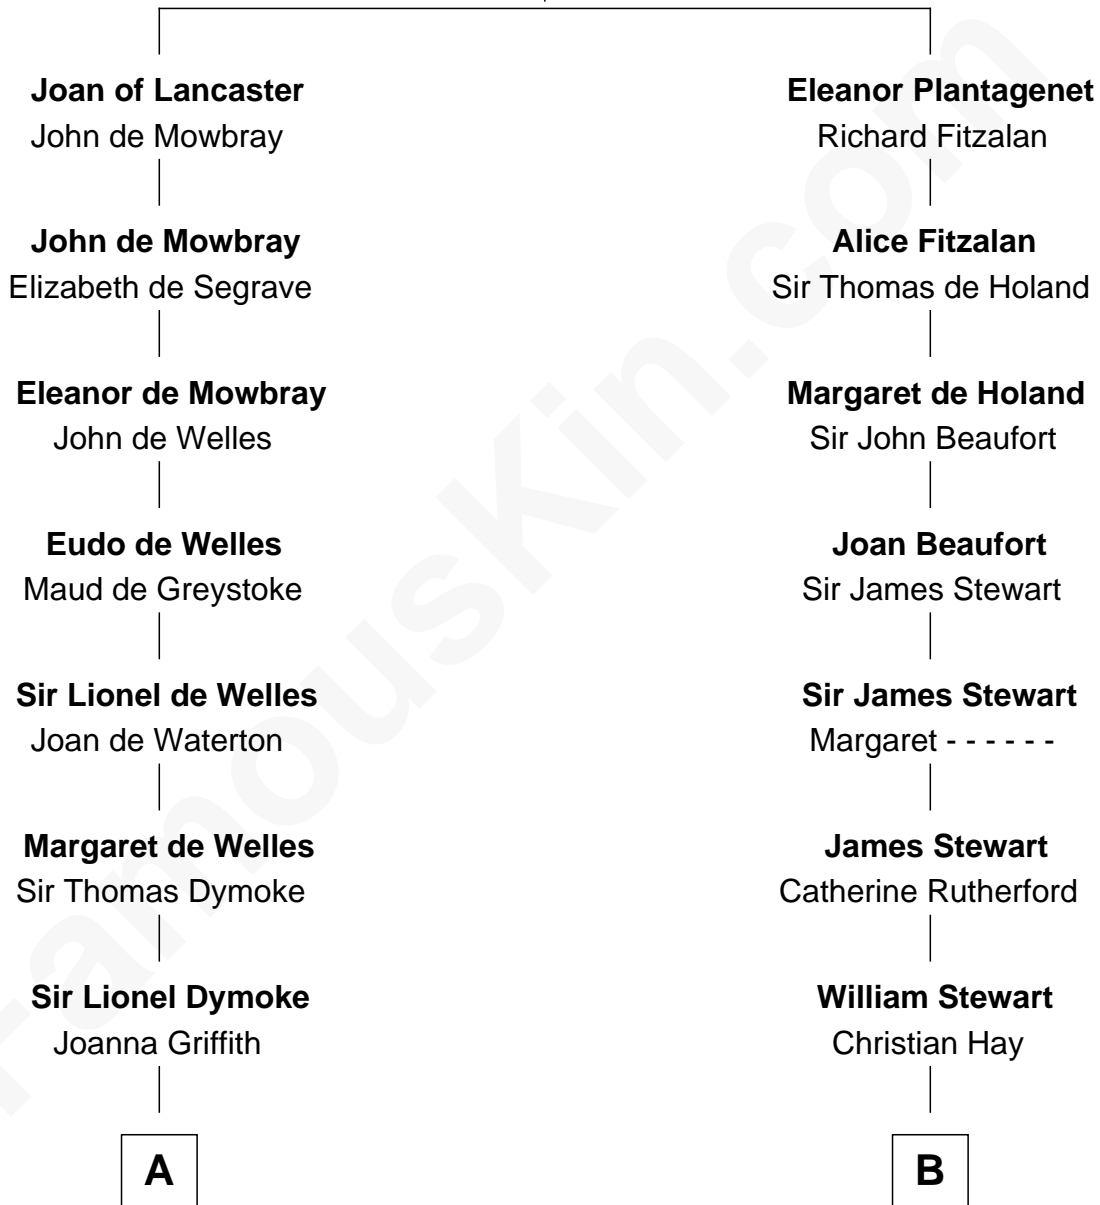

FamousKin.com Relationship Chart of

Ichabod Goodwin

27th Governor of New Hampshire

17th cousin 1 time removed of

Johnny Mercer

Songwriter and Co-Founder of Capitol Records

Henry Plantagenet
Maud de Chaworth

C

George Anderson Mercer

Lillian Elizabeth Ciucevich

Johnny Mercer

Co-Founder of Capitol Records

FamousKin.com