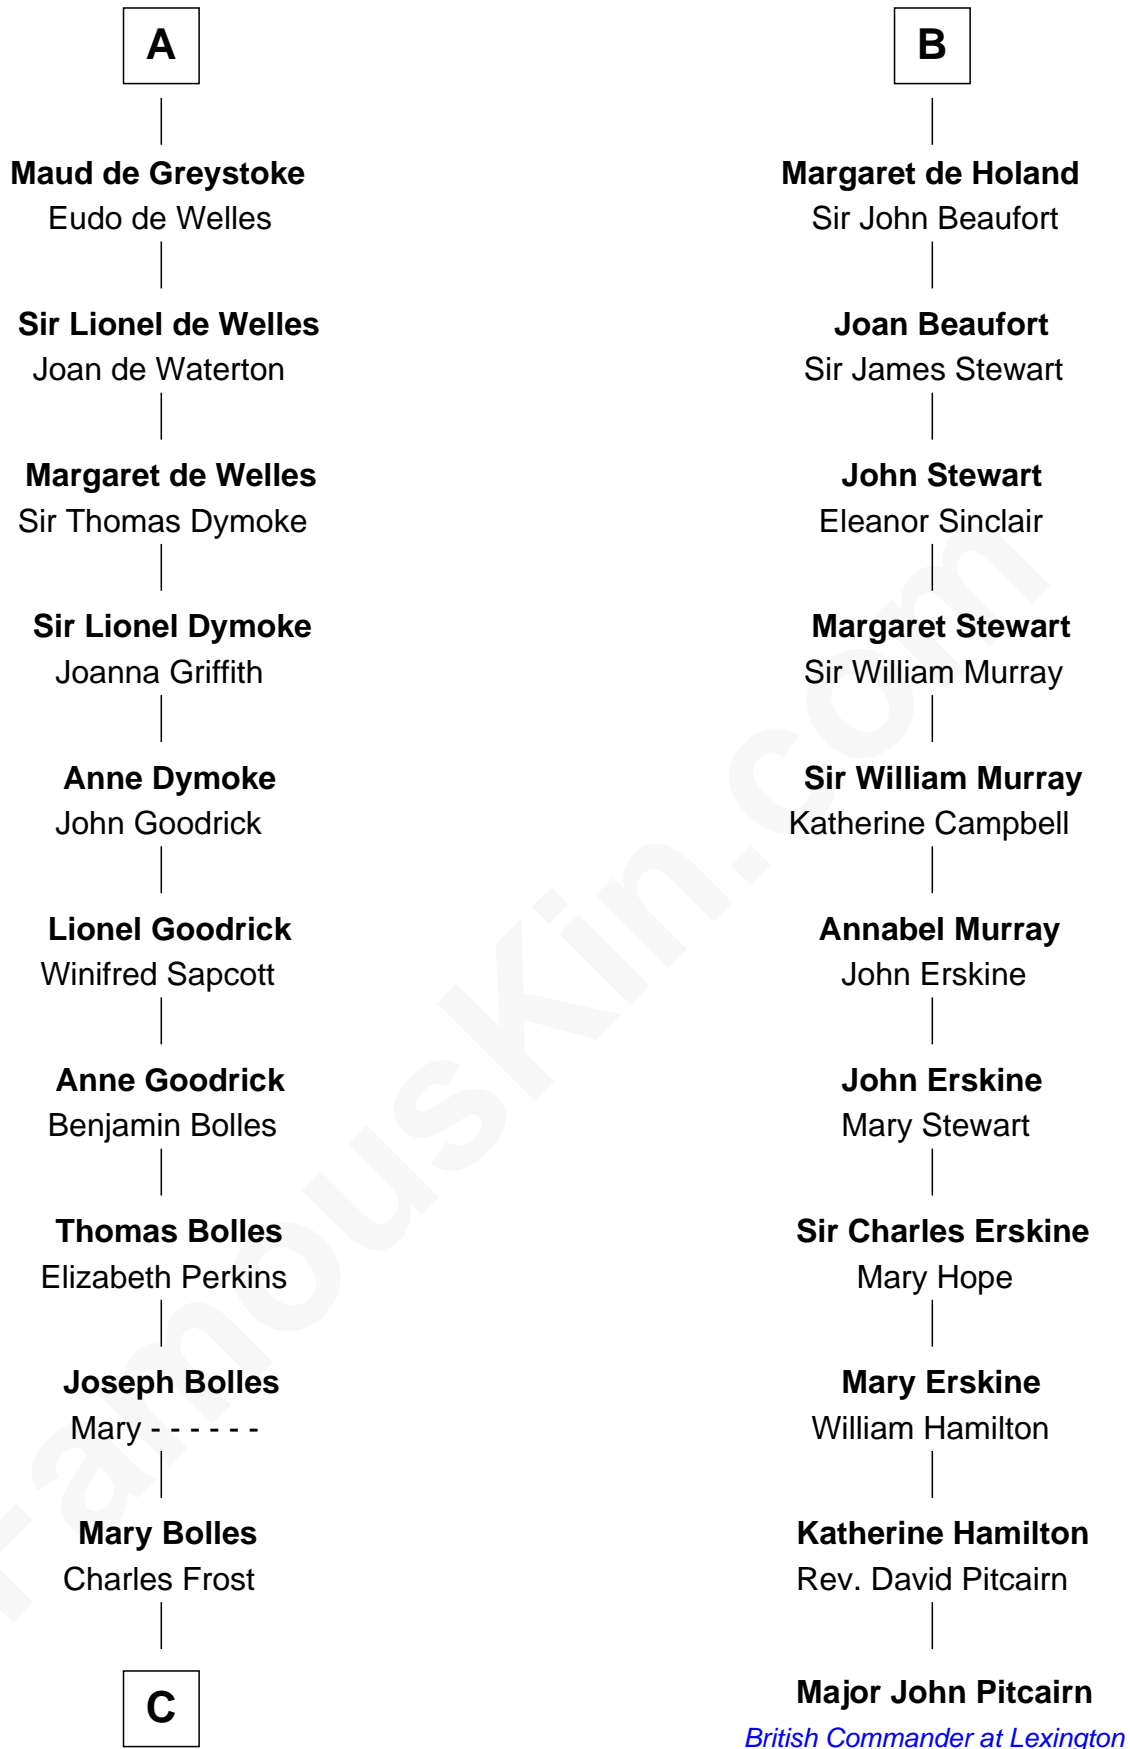

## Relationship Chart of

### Ichabod Goodwin

27th Governor of New Hampshire

17th cousin 4 times removed of

### Major John Pitcairn

British Commander at Battle of Lexington

**C**

—  
**Mary Frost**

John Hill

—  
**Elisha Hill**

Mary Plaisted

—  
**Hannah Hill**