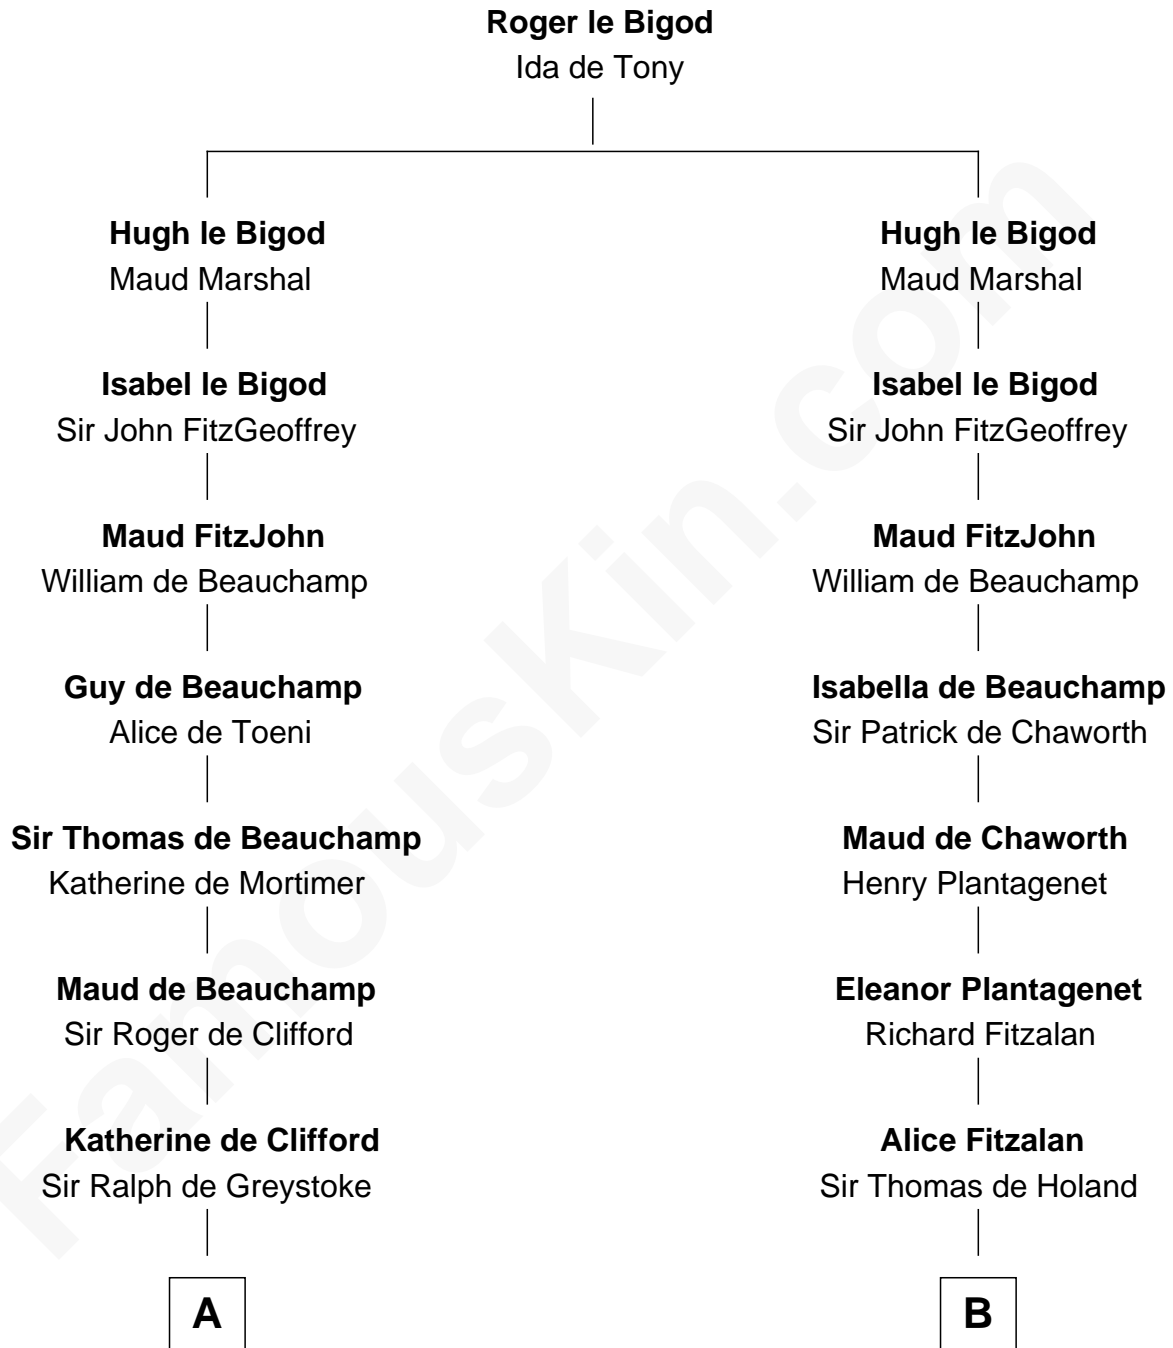

## Relationship Chart of

### Ichabod Goodwin

27th Governor of New Hampshire

17th cousin 4 times removed of

### Major John Pitcairn

British Commander at Battle of Lexington

**C**

—  
**Mary Frost**

John Hill

—  
**Elisha Hill**

Mary Plaisted

—  
**Hannah Hill**

Dominicus Goodwin

—  
**Samuel Goodwin**

Anna Thompson Gerrish

—  
**Ichabod Goodwin**

*27th Governor of New Hampshire*

FamousKin.com