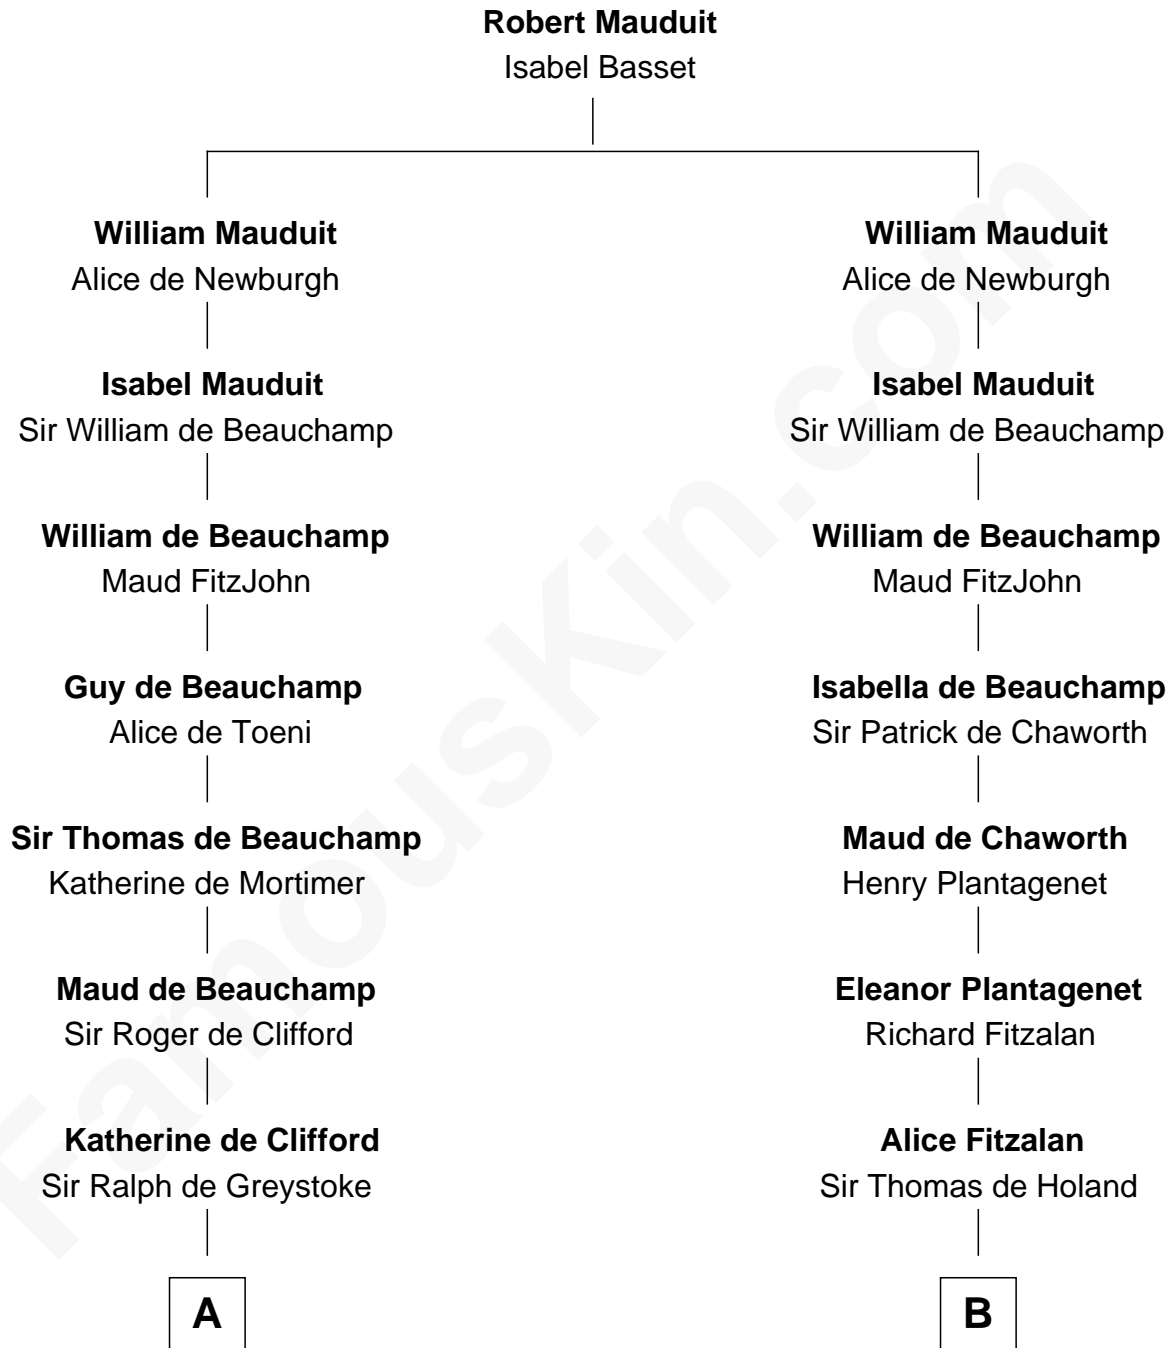

FamousKin.com Relationship Chart of

Ichabod Goodwin

27th Governor of New Hampshire

17th cousin 4 times removed of

Major John Pitcairn

British Commander at Battle of Lexington

C

—
Mary Frost

John Hill

—
Elisha Hill

Mary Plaisted

—
Hannah Hill

Dominicus Goodwin

—
Samuel Goodwin

Anna Thompson Gerrish

—
Ichabod Goodwin

27th Governor of New Hampshire

FamousKin.com