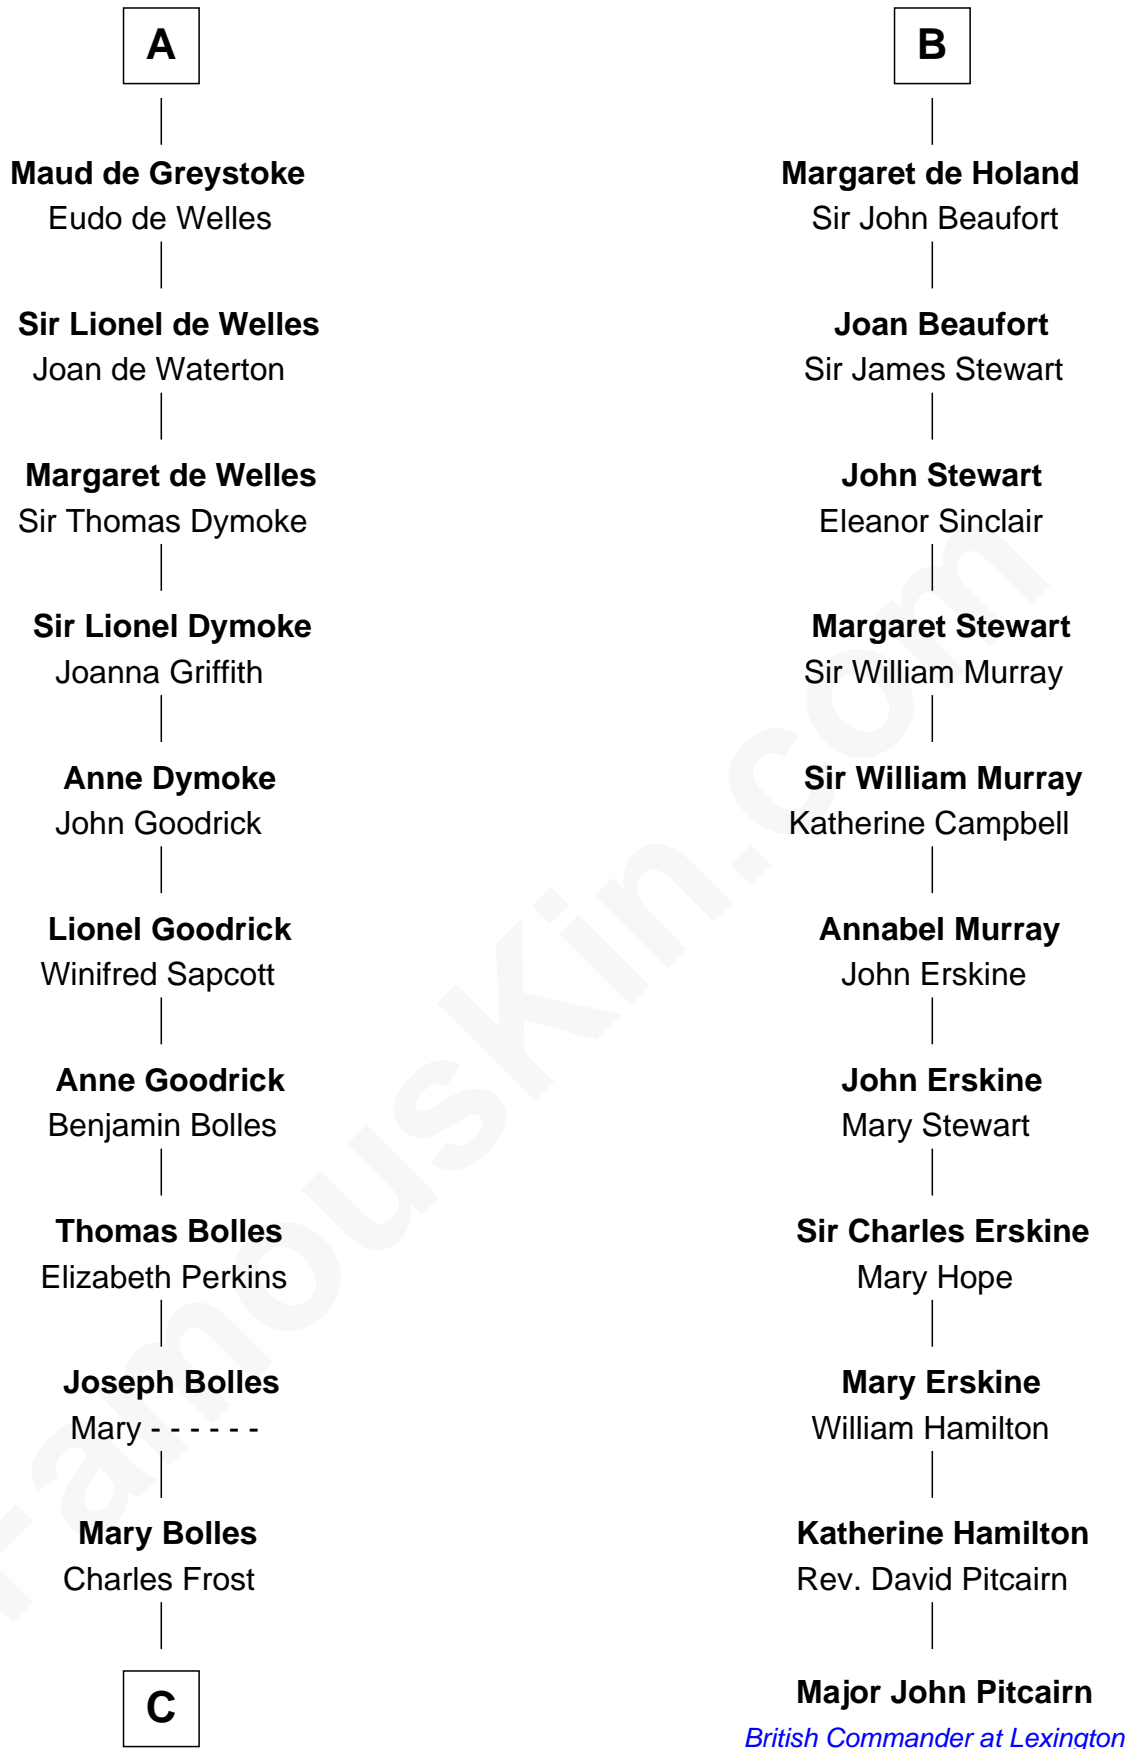

FamousKin.com Relationship Chart of

Ichabod Goodwin

27th Governor of New Hampshire

17th cousin 4 times removed of

Major John Pitcairn

British Commander at Battle of Lexington

C

—
Mary Frost

John Hill

—
Elisha Hill

Mary Plaisted

—
Hannah Hill

Dominicus Goodwin

—
Samuel Goodwin

Anna Thompson Gerrish

—
Ichabod Goodwin

27th Governor of New Hampshire

FamousKin.com