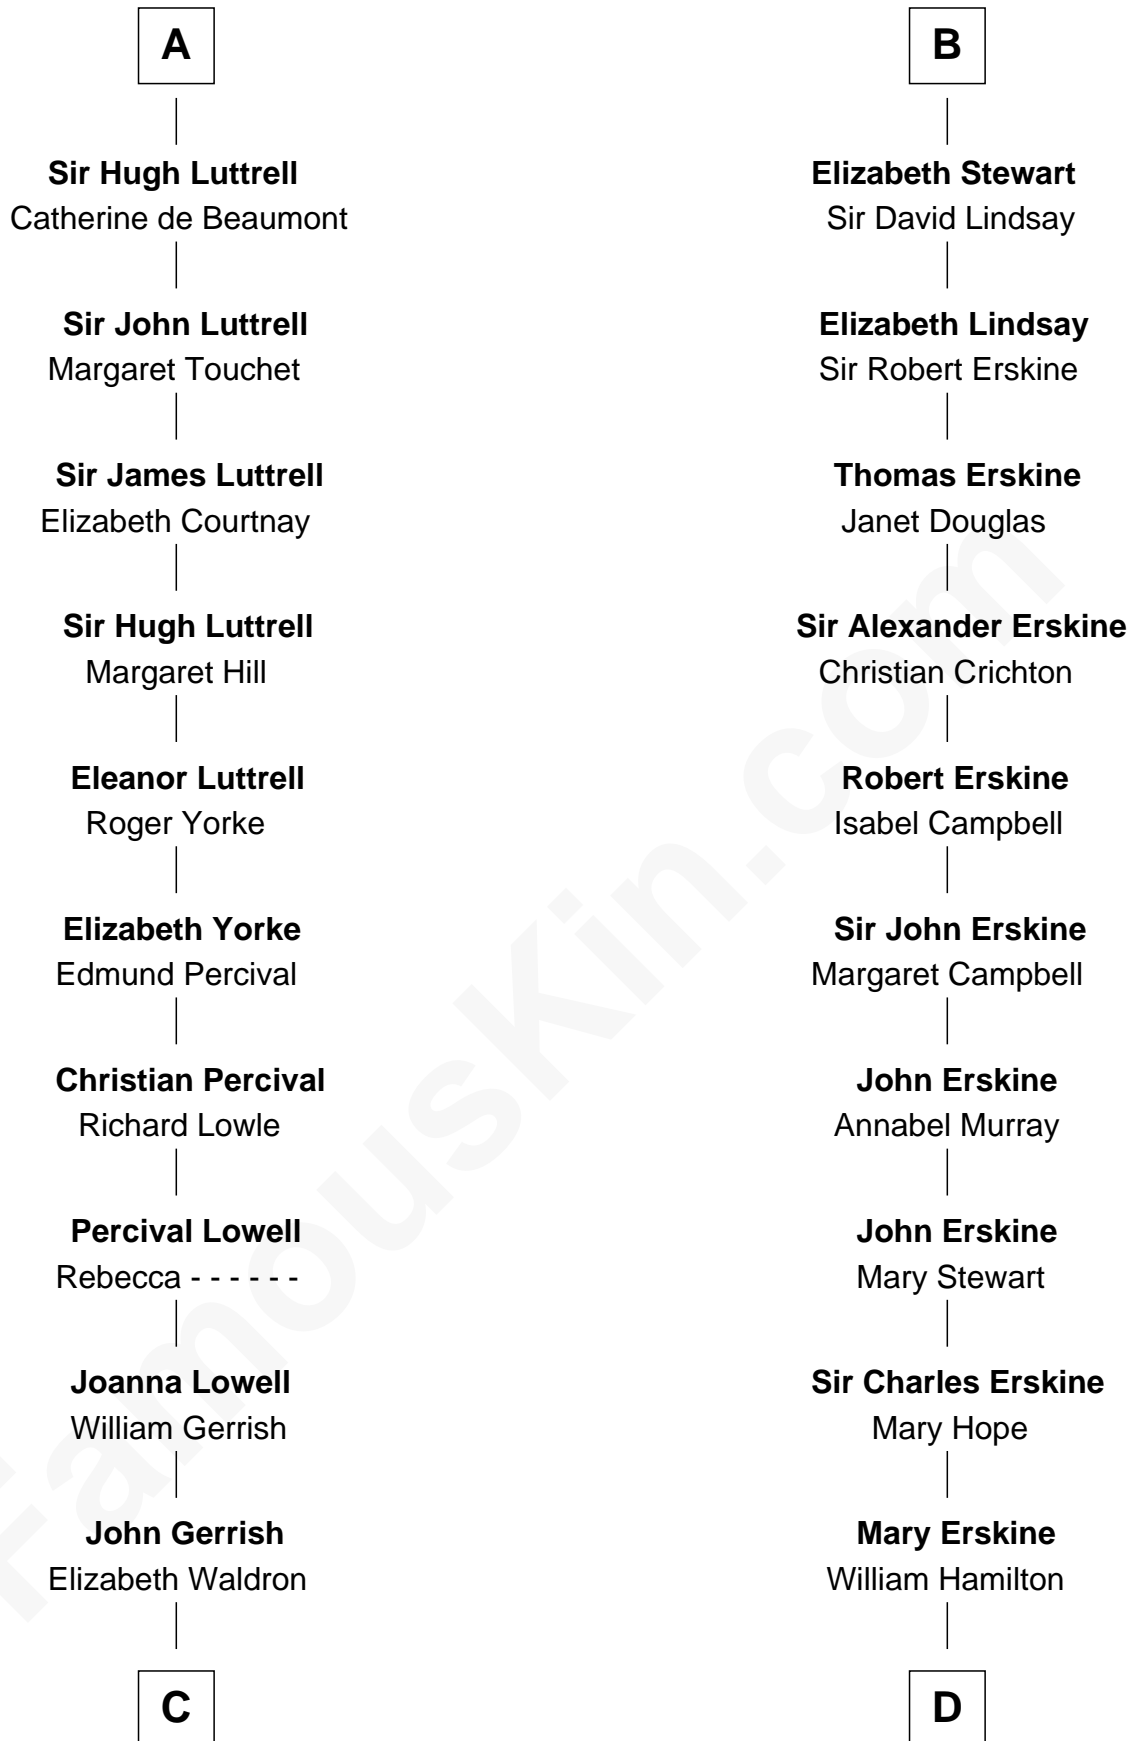

FamousKin.com

Relationship Chart of

Ichabod Goodwin

27th Governor of New Hampshire

18th cousin 2 times removed of

Major John Pitcairn

British Commander at Battle of Lexington

FamousKin.com