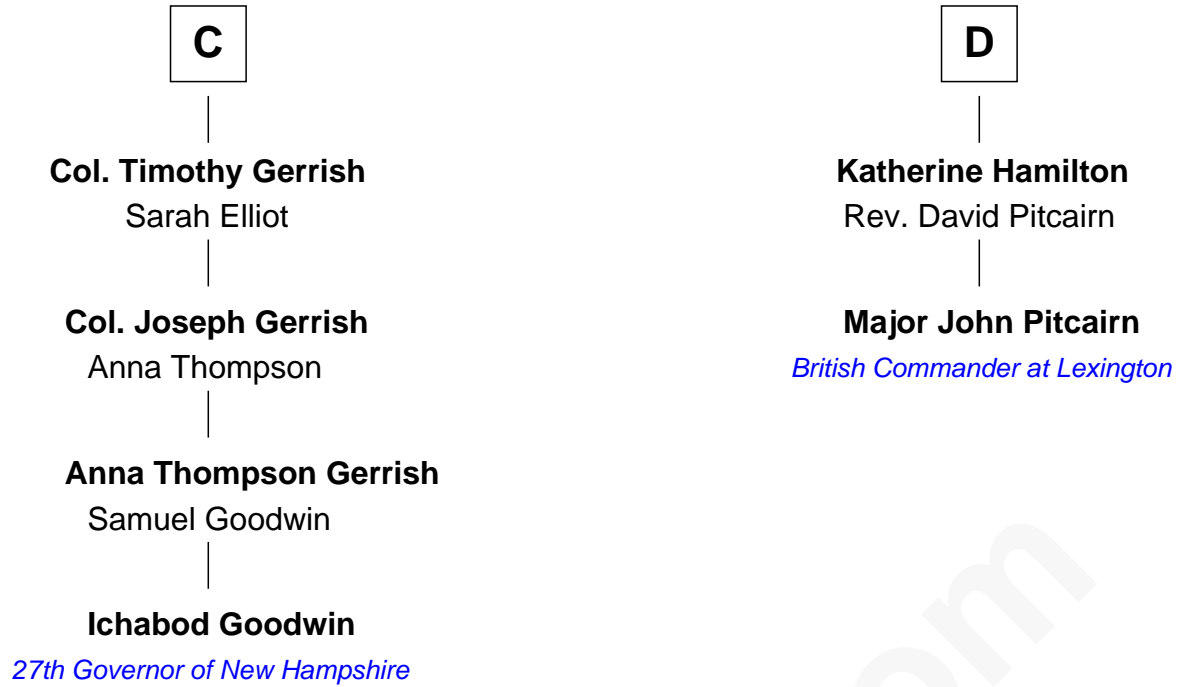

FamousKin.com

Relationship Chart of

Ichabod Goodwin

27th Governor of New Hampshire

18th cousin 2 times removed of

Major John Pitcairn

British Commander at Battle of Lexington

FamousKin.com