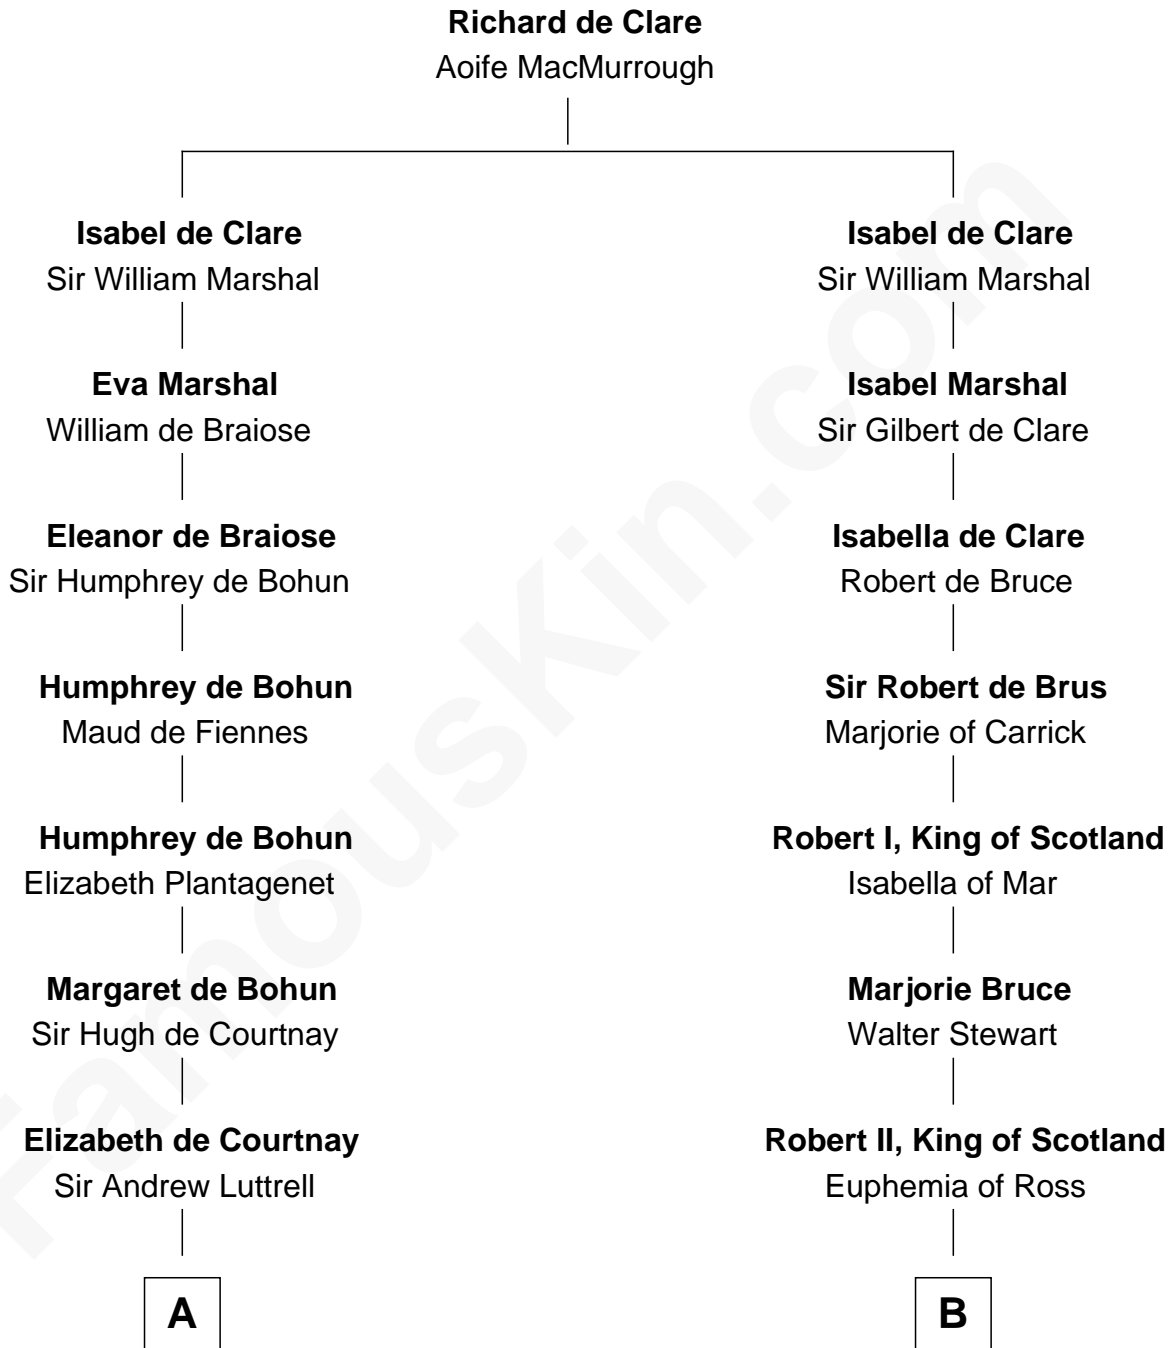

FamousKin.com

Relationship Chart of

Ichabod Goodwin

27th Governor of New Hampshire

18th cousin 2 times removed of

Major John Pitcairn

British Commander at Battle of Lexington

FamousKin.com