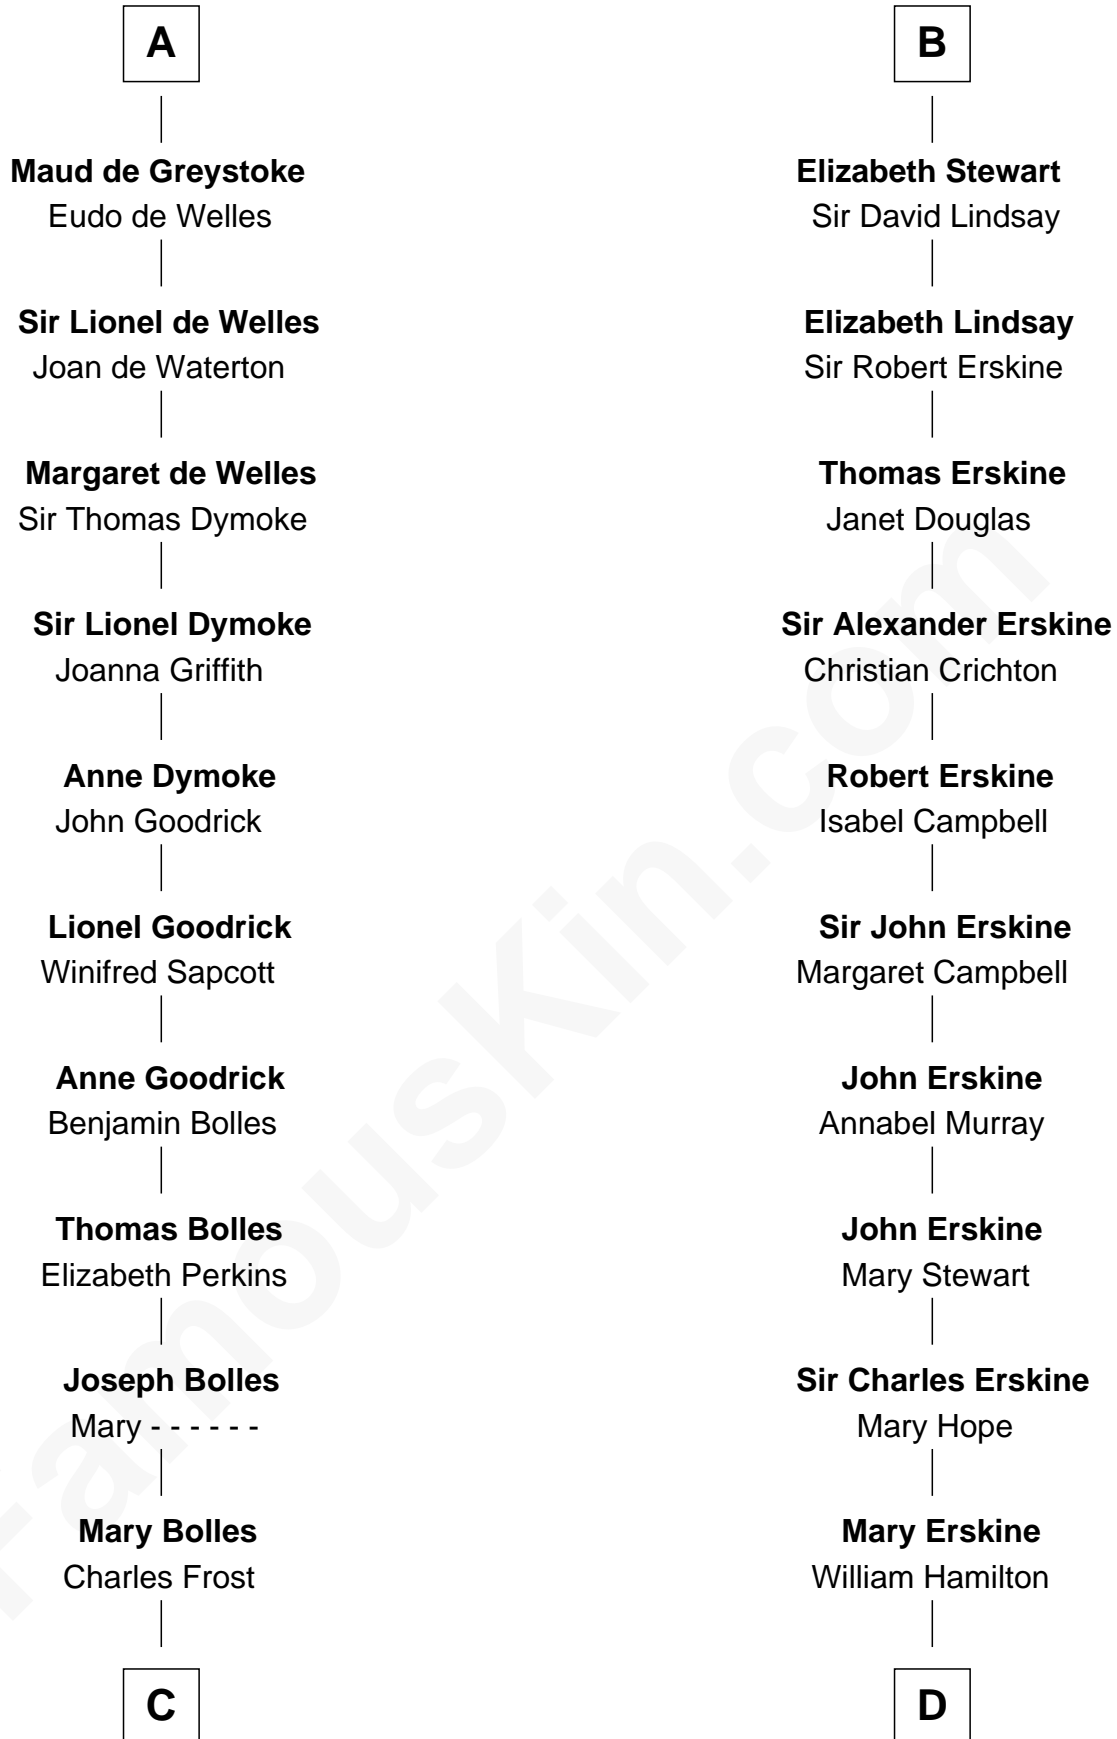

FamousKin.com

Relationship Chart of

Ichabod Goodwin

27th Governor of New Hampshire

18th cousin 3 times removed of

Major John Pitcairn

British Commander at Battle of Lexington

C

Mary Frost
John Hill

Elisha Hill
Mary Plaisted

Hannah Hill
Dominicus Goodwin

Samuel Goodwin
Anna Thompson Gerrish

Ichabod Goodwin
27th Governor of New Hampshire

D

Katherine Hamilton
Rev. David Pitcairn

Major John Pitcairn
British Commander at Lexington