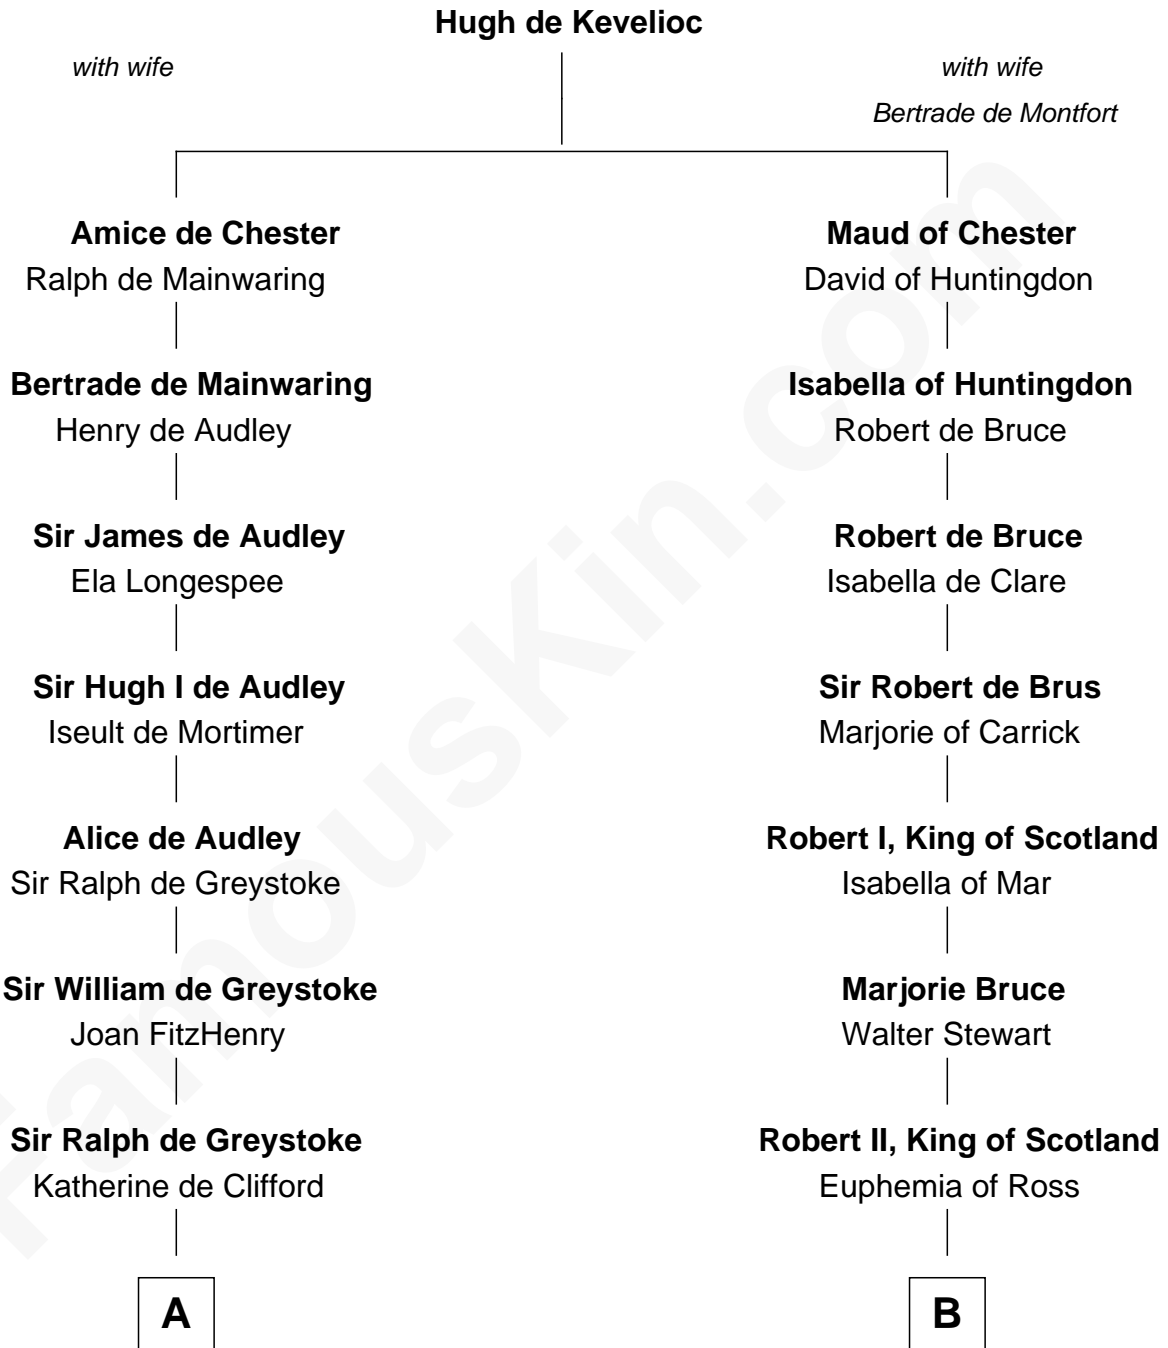

FamousKin.com

Relationship Chart of

Ichabod Goodwin

27th Governor of New Hampshire

18th cousin 3 times removed of

Major John Pitcairn

British Commander at Battle of Lexington

C

Mary Frost
John Hill

Elisha Hill
Mary Plaisted

Hannah Hill
Dominicus Goodwin

Samuel Goodwin
Anna Thompson Gerrish

Ichabod Goodwin
27th Governor of New Hampshire

D

Katherine Hamilton
Rev. David Pitcairn

Major John Pitcairn
British Commander at Lexington