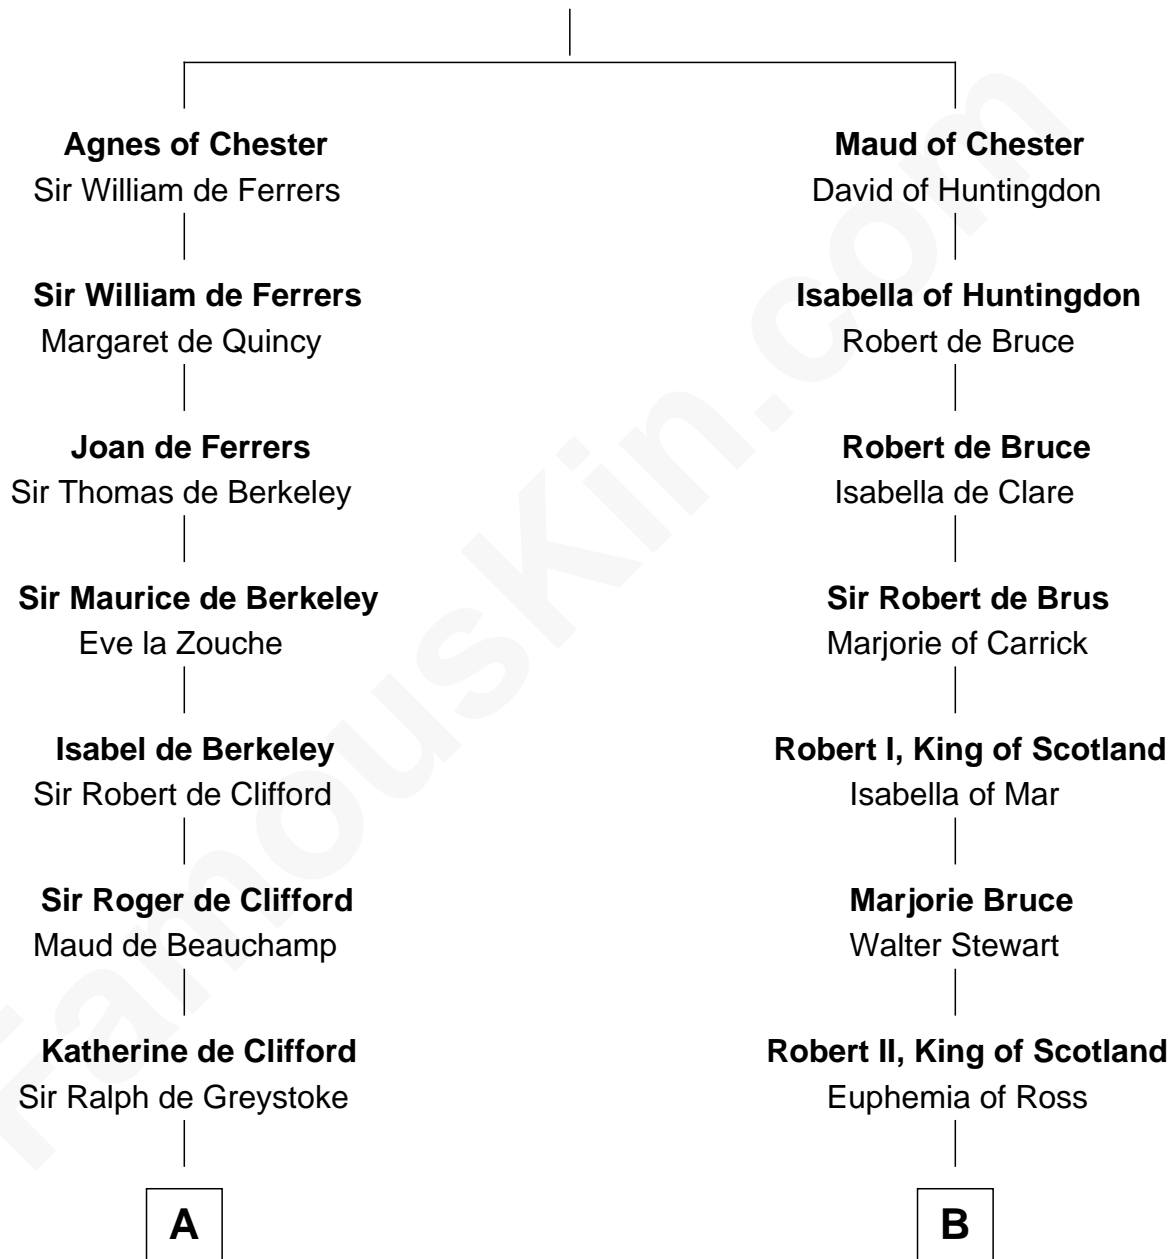

FamousKin.com Relationship Chart of

Ichabod Goodwin

27th Governor of New Hampshire

18th cousin 3 times removed of

Major John Pitcairn

British Commander at Battle of Lexington

Bertrade de Montfort

Hugh de Kevelioc

C

Mary Frost
John Hill

Elisha Hill
Mary Plaisted

Hannah Hill
Dominicus Goodwin

Samuel Goodwin
Anna Thompson Gerrish

Ichabod Goodwin
27th Governor of New Hampshire

D

Katherine Hamilton
Rev. David Pitcairn

Major John Pitcairn
British Commander at Lexington

FamousKin.com