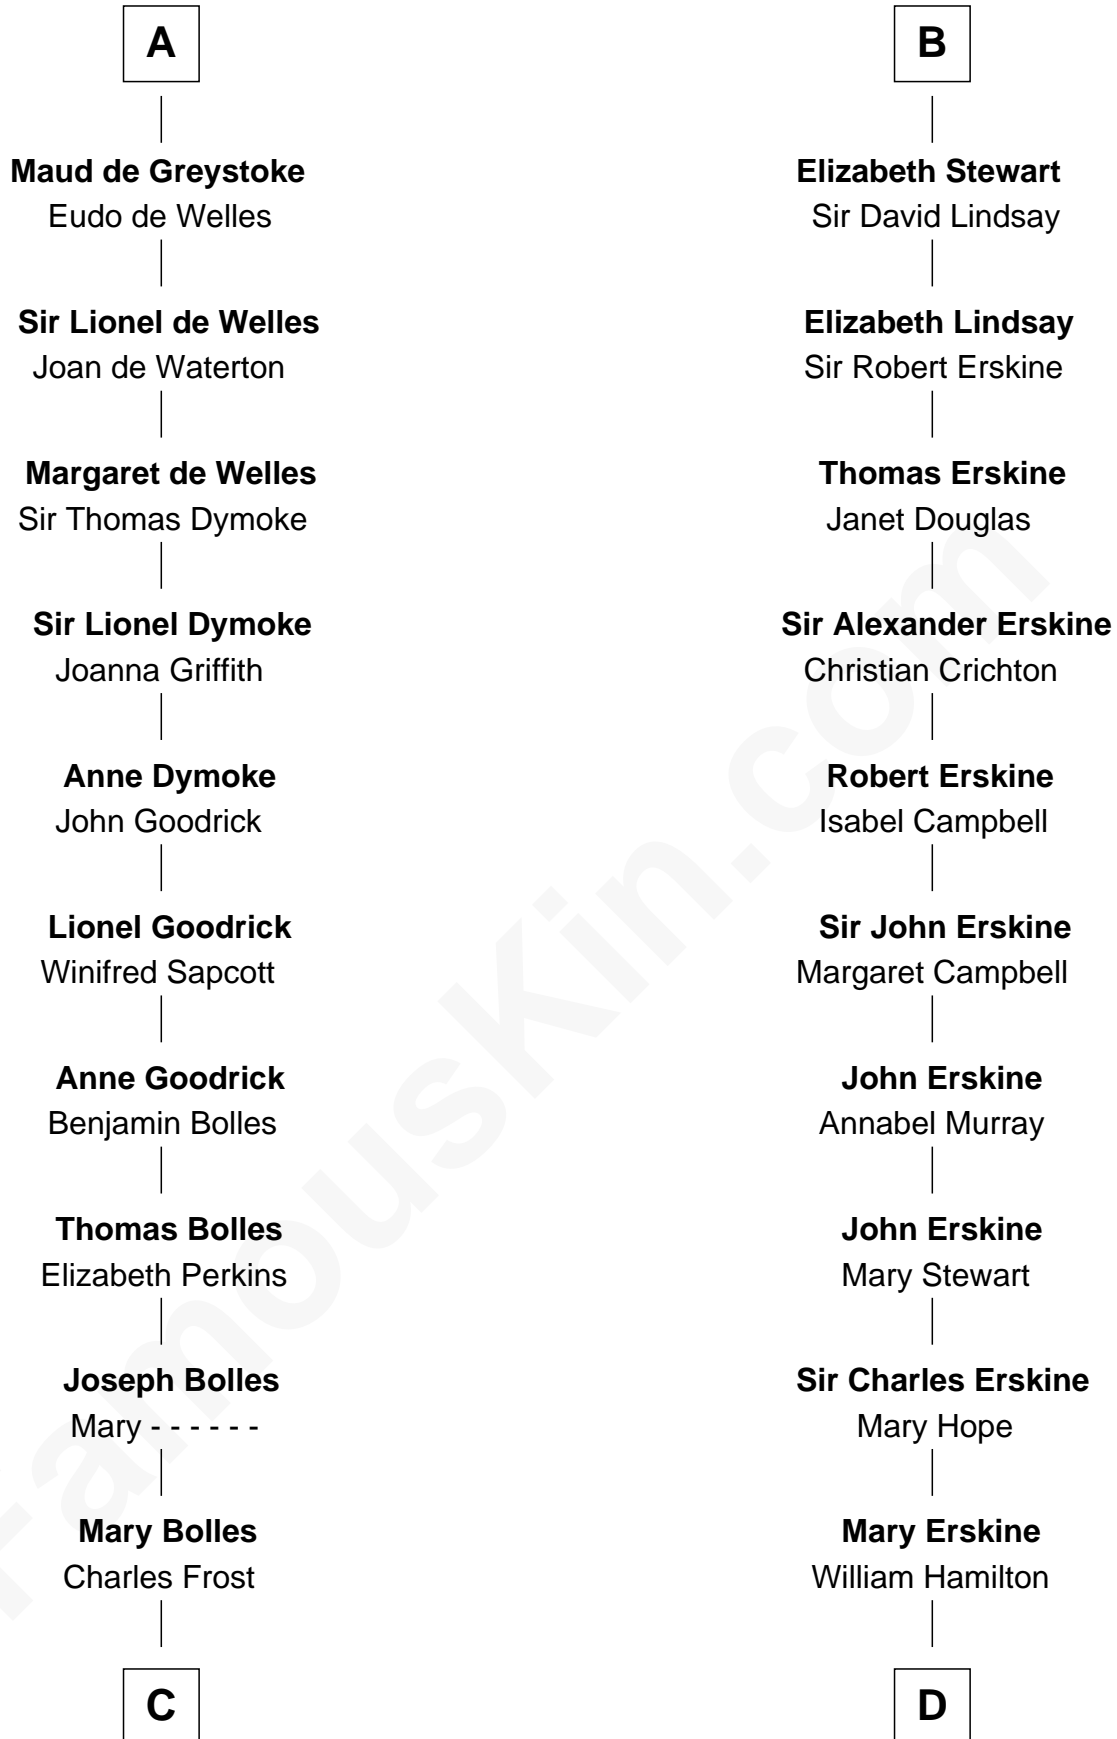

FamousKin.com Relationship Chart of

Ichabod Goodwin

27th Governor of New Hampshire

18th cousin 3 times removed of

Major John Pitcairn

British Commander at Battle of Lexington

Bertrade de Montfort

Hugh de Kevelioc

C

Mary Frost
John Hill

Elisha Hill
Mary Plaisted

Hannah Hill
Dominicus Goodwin

Samuel Goodwin
Anna Thompson Gerrish

Ichabod Goodwin
27th Governor of New Hampshire

D

Katherine Hamilton
Rev. David Pitcairn

Major John Pitcairn
British Commander at Lexington

FamousKin.com