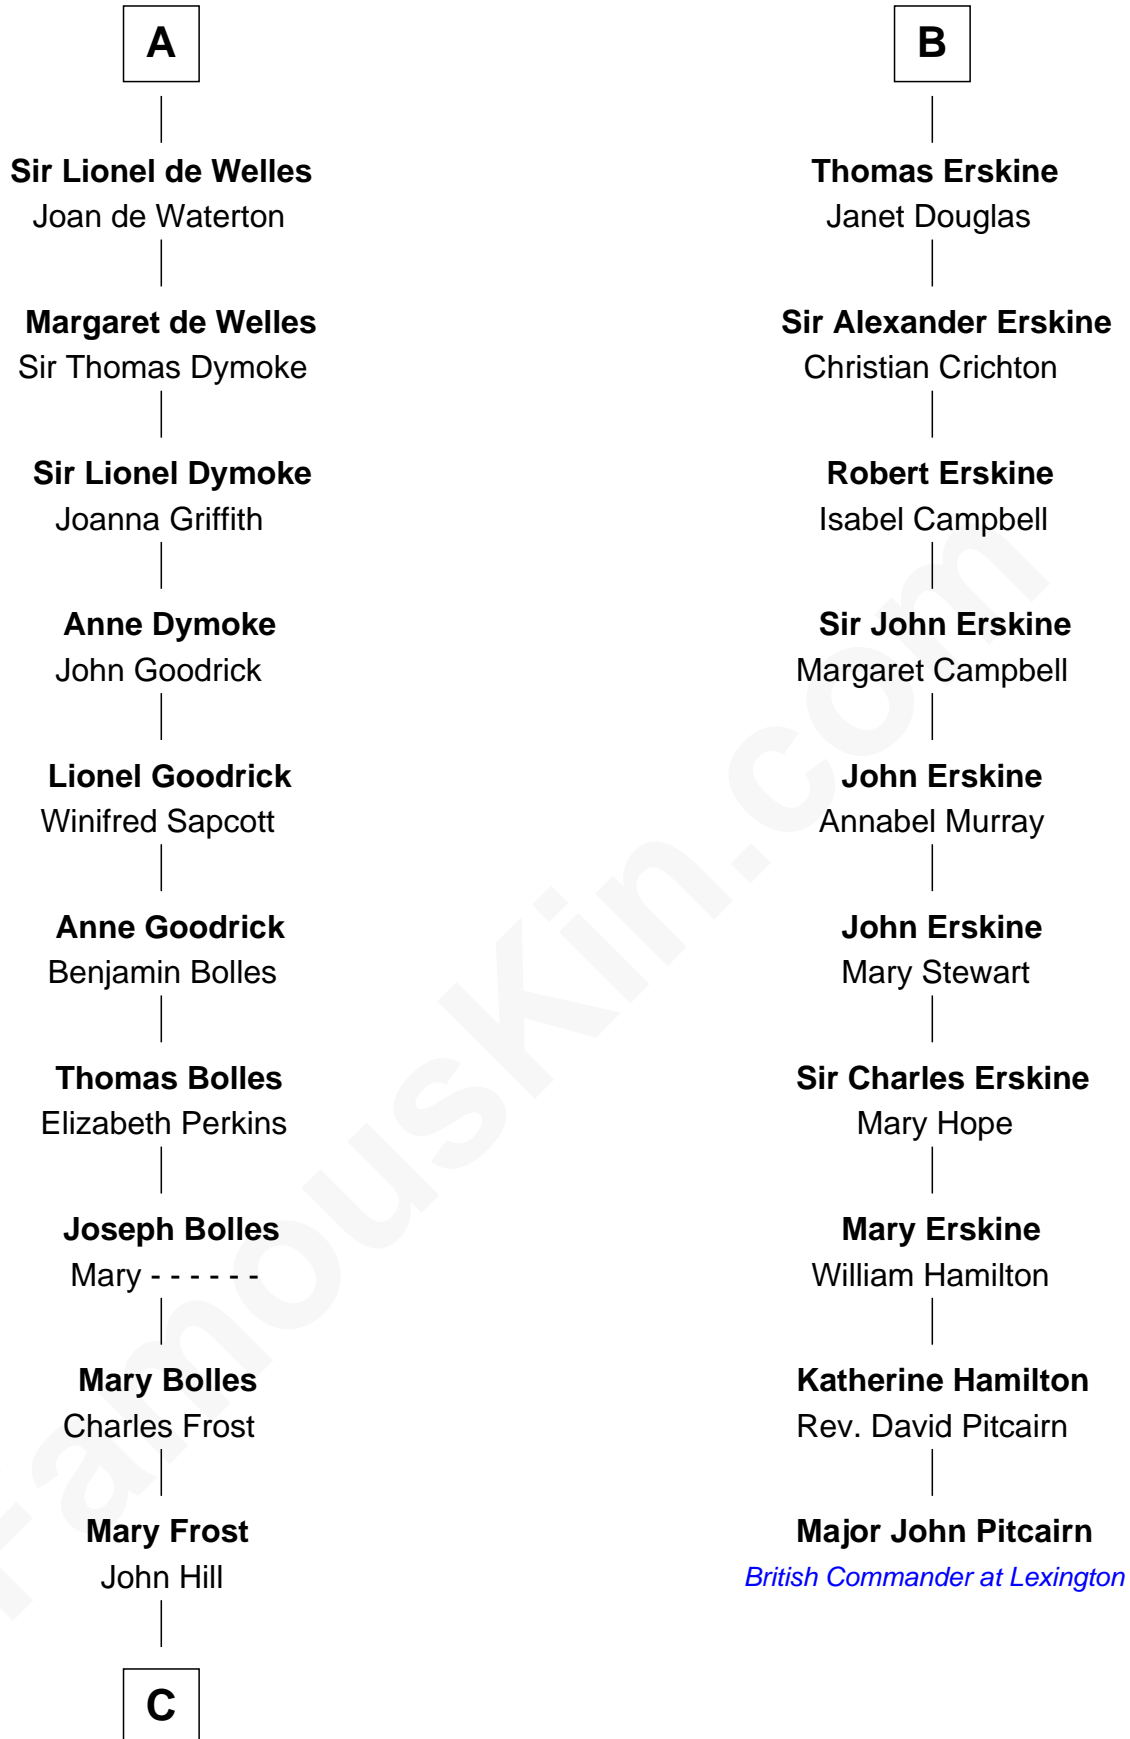

# FamousKin.com Relationship Chart of

**Ichabod Goodwin**

*27th Governor of New Hampshire*

**16th cousin 4 times removed of**

**Major John Pitcairn**

*British Commander at Battle of Lexington*

**C**

|

**Elisha Hill**

Mary Plaisted

|

**Hannah Hill**

Dominicus Goodwin

|

**Samuel Goodwin**

Anna Thompson Gerrish