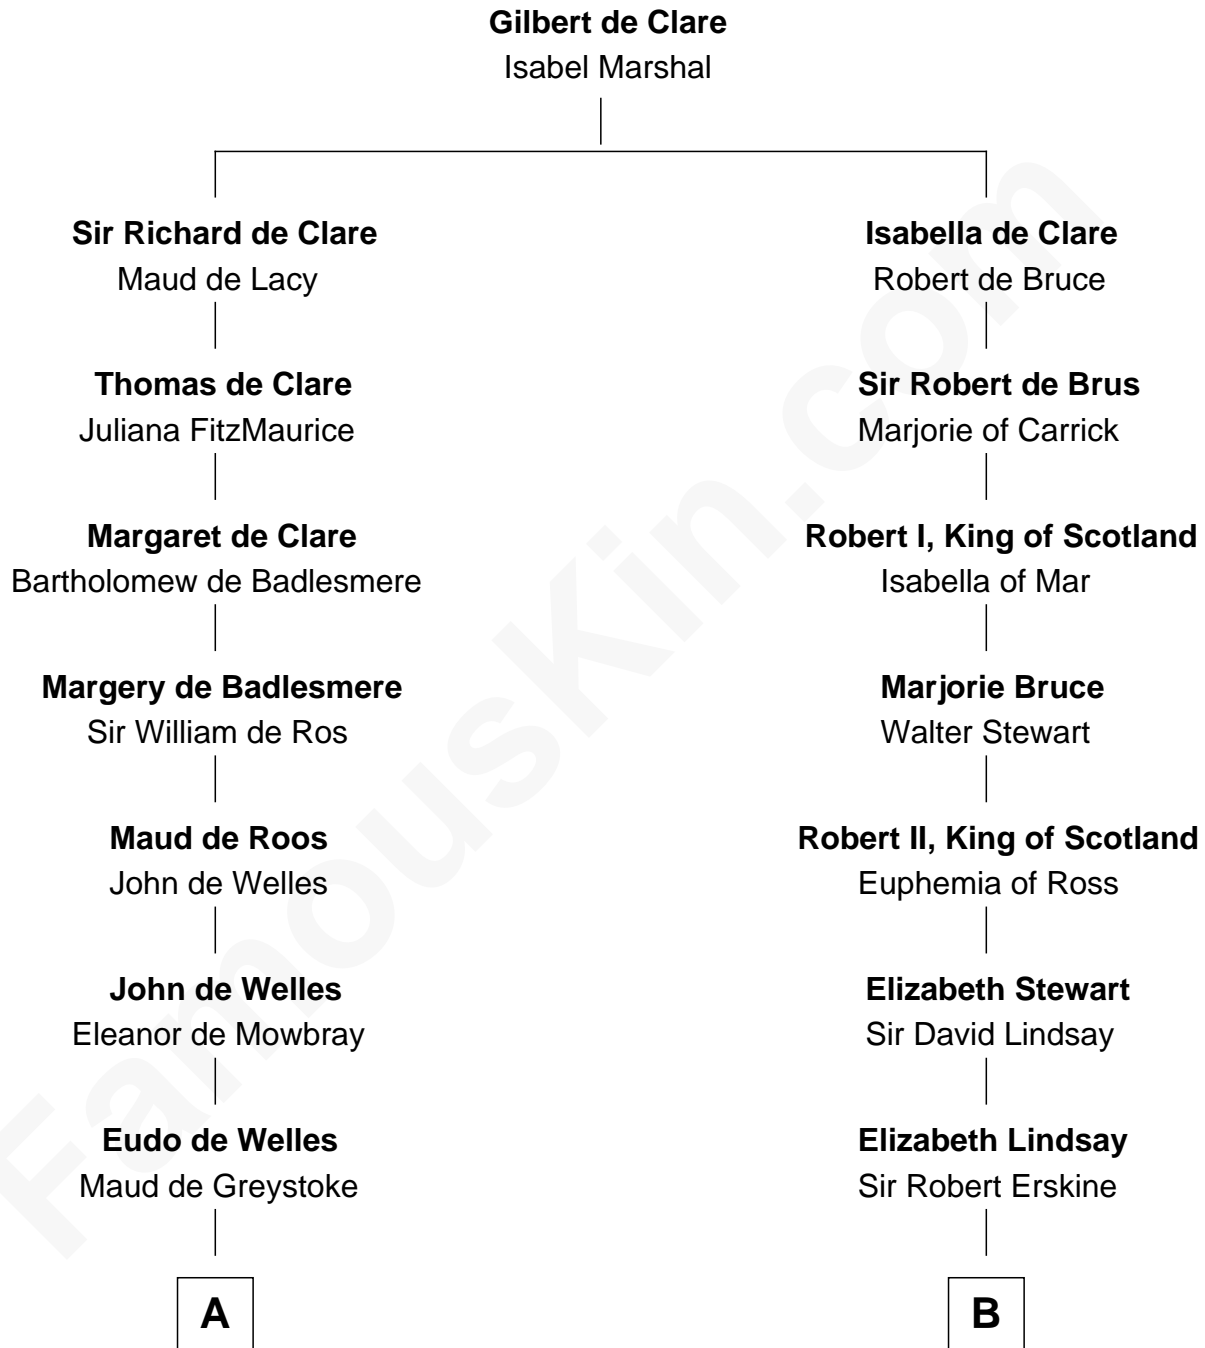

# FamousKin.com Relationship Chart of

**Ichabod Goodwin**

*27th Governor of New Hampshire*

**16th cousin 4 times removed of**

**Major John Pitcairn**

*British Commander at Battle of Lexington*

**C**

|

**Elisha Hill**

Mary Plaisted

|

**Hannah Hill**

Dominicus Goodwin

|

**Samuel Goodwin**

Anna Thompson Gerrish

|

**Ichabod Goodwin**

*27th Governor of New Hampshire*

FamousKin.com