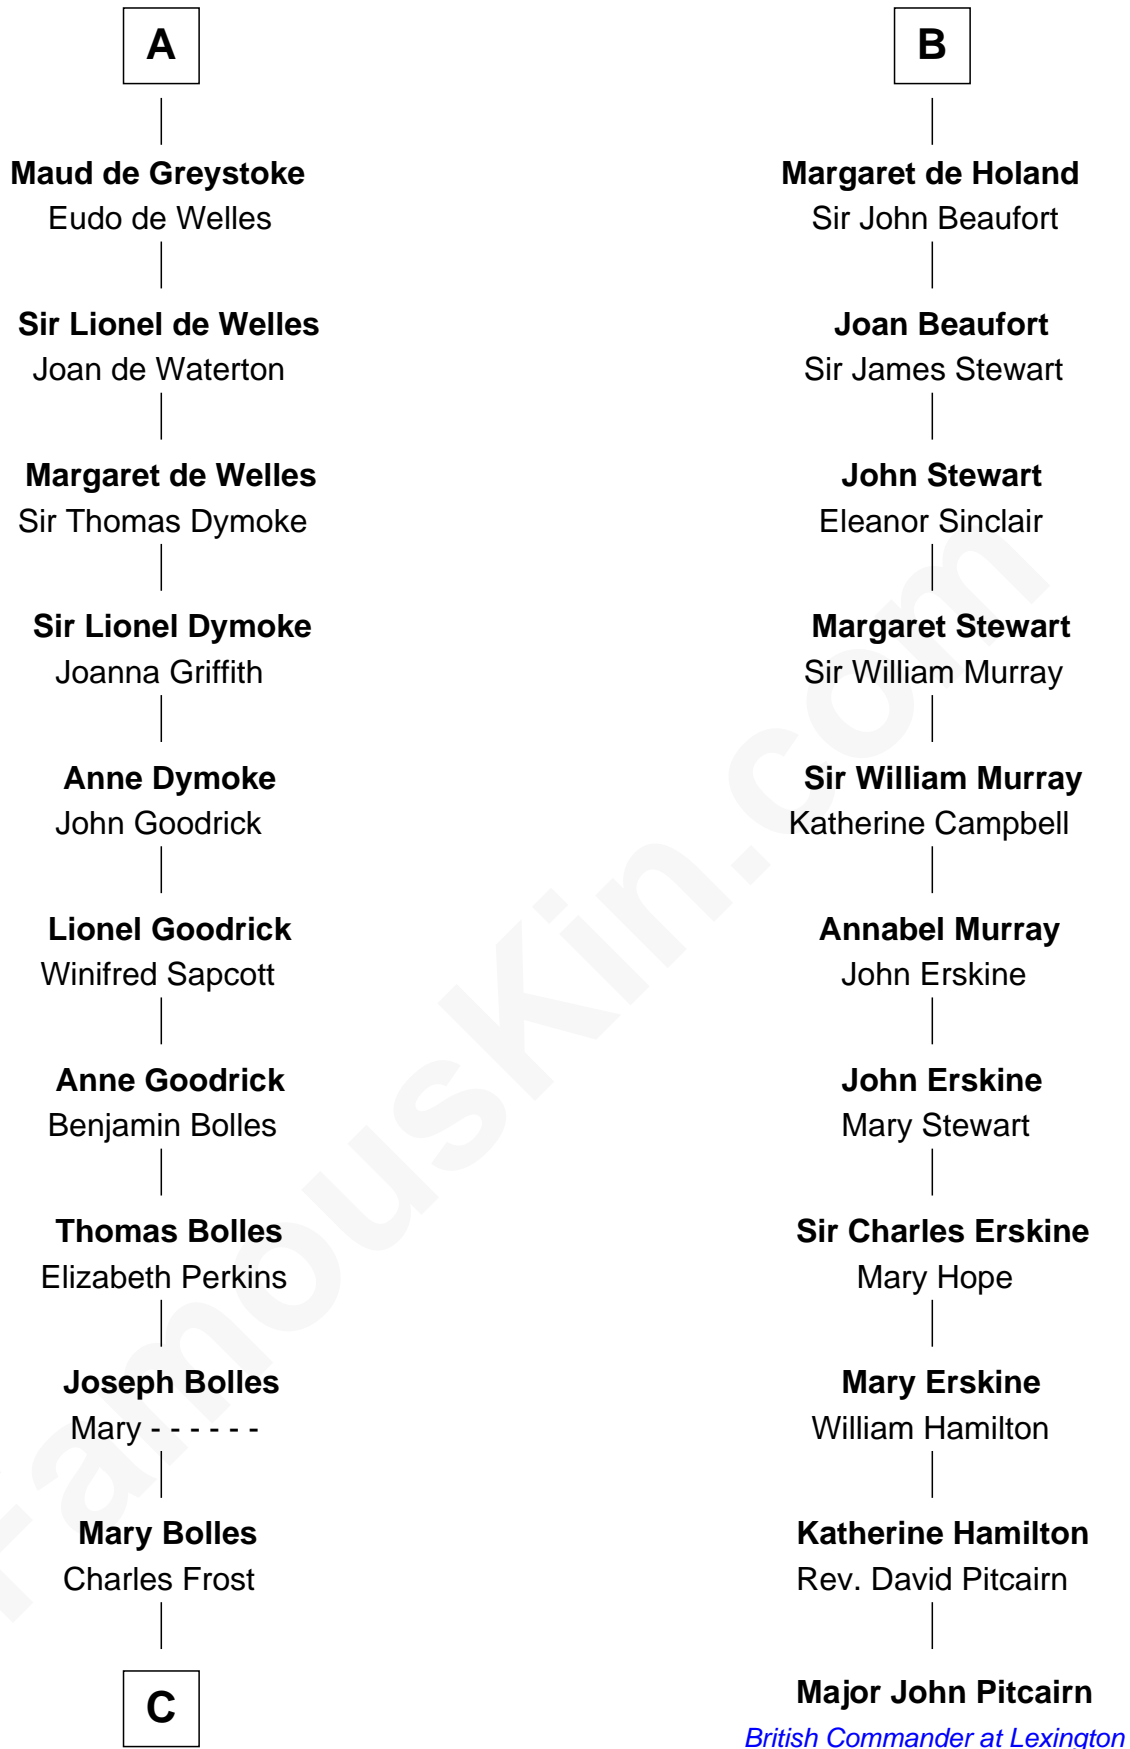

FamousKin.com

Relationship Chart of

Ichabod Goodwin

27th Governor of New Hampshire

17th cousin 4 times removed of

Major John Pitcairn

British Commander at Battle of Lexington

C

—
Mary Frost

John Hill

—
Elisha Hill

Mary Plaisted

—
Hannah Hill

Dominicus Goodwin

—
Samuel Goodwin

Anna Thompson Gerrish

—
Ichabod Goodwin

27th Governor of New Hampshire

FamousKin.com