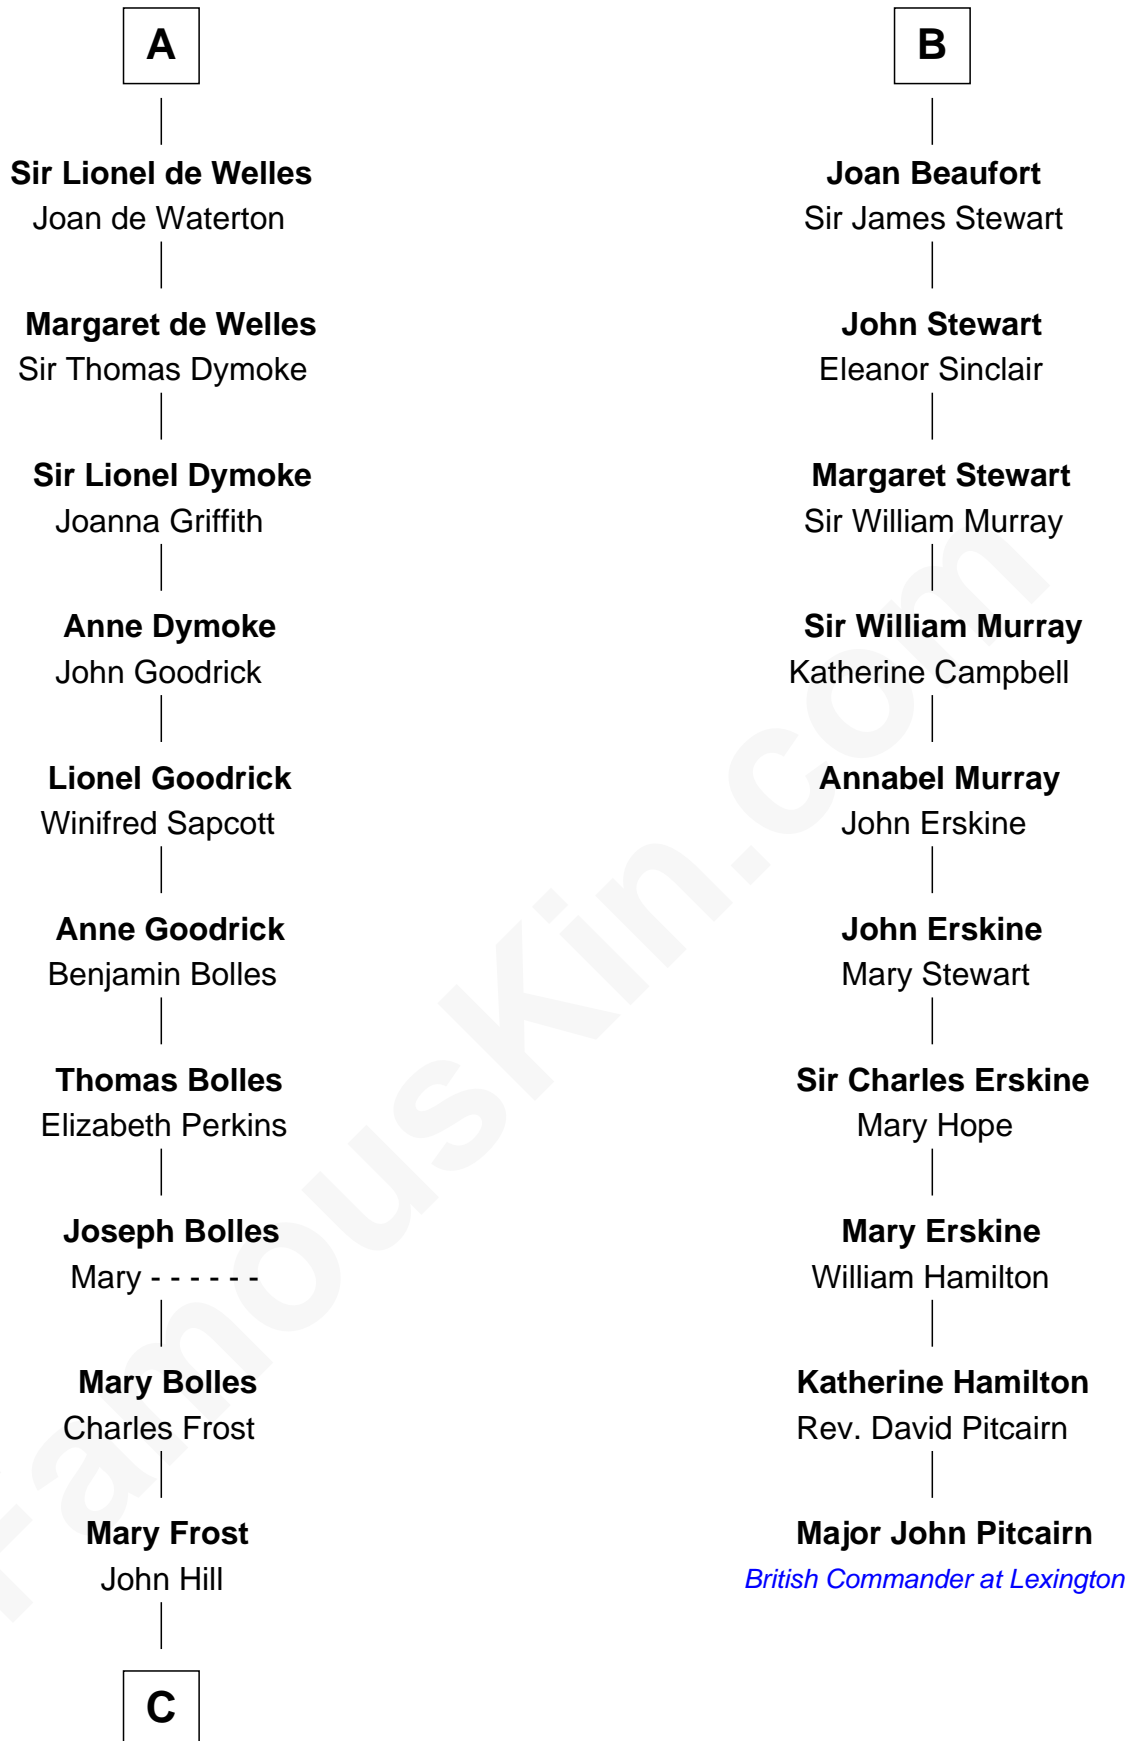

FamousKin.com Relationship Chart of

Ichabod Goodwin

27th Governor of New Hampshire

16th cousin 4 times removed of

Major John Pitcairn

British Commander at Battle of Lexington

C

—
Elisha Hill

Mary Plaisted

—
Hannah Hill

Dominicus Goodwin

—
Samuel Goodwin

Anna Thompson Gerrish

—
Ichabod Goodwin

27th Governor of New Hampshire

FamousKin.com