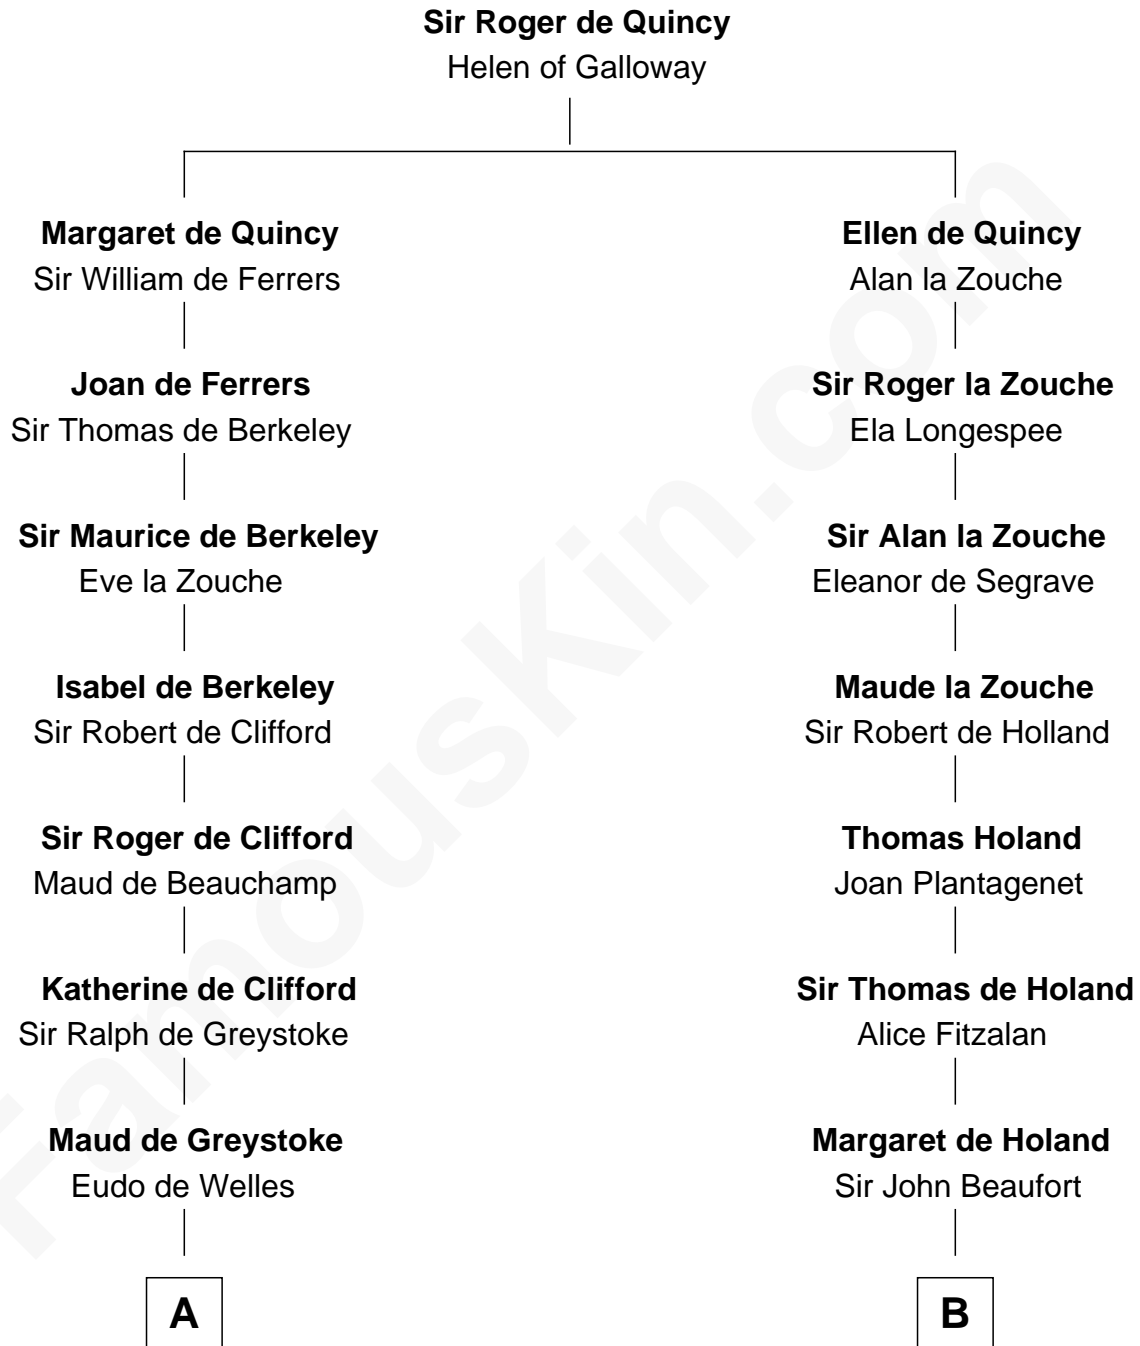

FamousKin.com Relationship Chart of

Ichabod Goodwin

27th Governor of New Hampshire

16th cousin 4 times removed of

Major John Pitcairn

British Commander at Battle of Lexington

C

—
Elisha Hill

Mary Plaisted

—
Hannah Hill

Dominicus Goodwin

—
Samuel Goodwin

Anna Thompson Gerrish

—
Ichabod Goodwin

27th Governor of New Hampshire

FamousKin.com